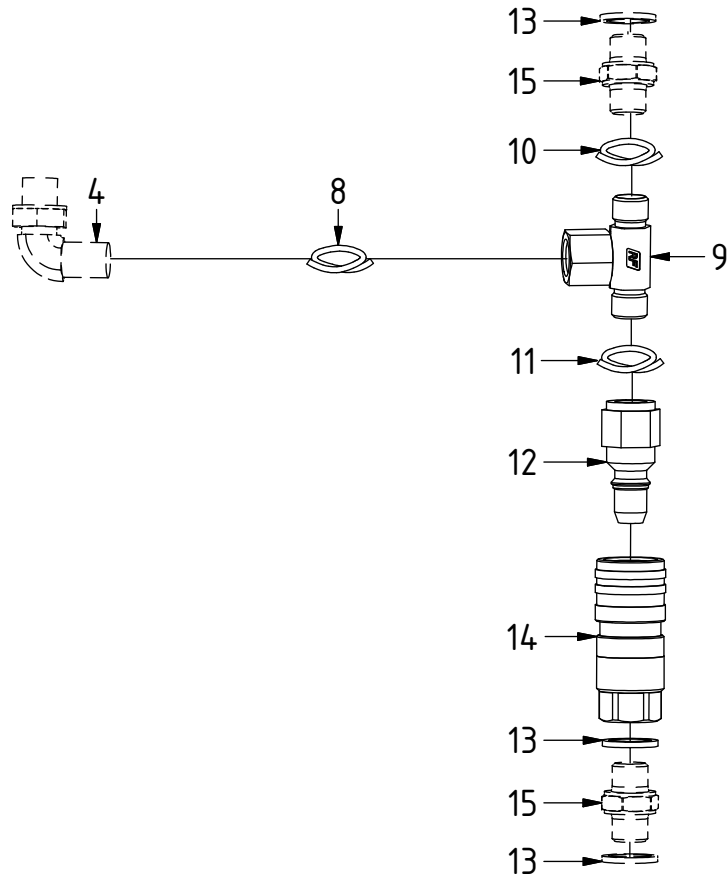

# EC204 - S40 GR05

POS	DESCRIPTION	PART	QTY	COMMENTS
1	Quick hitch S40 GR05 EC204 Compl.	1032890	1	Grab adapter included
2	Feather Key	650101	6	
3	MC6S M12x80 12.9 ZFSHL	6000148	12	Torque: 136Nm
4	Adapter 90°	710151	2	
5	Sealing washer 1/8"	710701	10	
6	Adapter 236-02-02	710129	2	
18	Swivel with Connection block Complete	1028504	1	Part of control system assembly See "Valve blocks & Swivels"

# EC204 - S40 GR05

POS	DESCRIPTION	PART	QTY	COMMENTS
4	Adapter 90°	710151	2	
5	Sealing washer 1/8"	710701	10	
6	Adapter 236-02-02	710129	2	
7	Hose kit - Grab	7000142	1	(POS.8, 10-11 included)
8	Hose Grab Inside	7000141	2	
9	Adapter 853-04-99	710184	2	
10	Hose Grab Long	7000112	2	
11	Hose Grab Short	7000113	2	
12	Quick coupling 1/4" male 2520	790111	2	
13	Washer GBR04 1/4	710702	6	QTY: 4 part of Grab adapter
14	Quick coupling 1/4" female 2510	790110	2	
15	Adapter 1/4"	710135	4	Part of Grab adapter
16	Hose Lock	7000110	2	
17	Banjo bolt	710277	4	

# EC204 - S40 GR05

POS	DESCRIPTION	PART	QTY	COMMENTS
7	Hose kit - Grab	7000142	1	(POS.8, 10-11 included)
8	Hose Grab Inside	7000141	2	
10	Hose Grab Long	7000112	2	
11	Hose Grab Short	7000113	2	
16	Hose Lock	7000110	2	