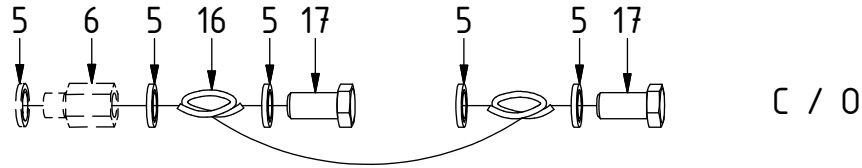

EC204 - S40 GR05

POS	DESCRIPTION	PART	QTY	COMMENTS
4	Adapter 90°	710151	2	
5	Sealing washer 1/8"	710701	10	
6	Adapter 236-02-02	710129	2	
7	Hose kit - Grab	7000142	1	(POS.8, 10-11 included)
8	Hose Grab Inside	7000141	2	
9	Adapter 853-04-99	710184	2	
10	Hose Grab Long	7000112	2	
11	Hose Grab Short	7000113	2	
12	Quick coupling 1/4" male 2520	790111	2	
13	Washer GBR04 1/4	710702	6	QTY: 4 part of Grab adapter
14	Quick coupling 1/4" female 2510	790110	2	
15	Adapter 1/4"	710135	4	Part of Grab adapter
16	Hose Lock	7000110	2	
17	Banjo bolt	710277	4	

Lock:
Close / Open