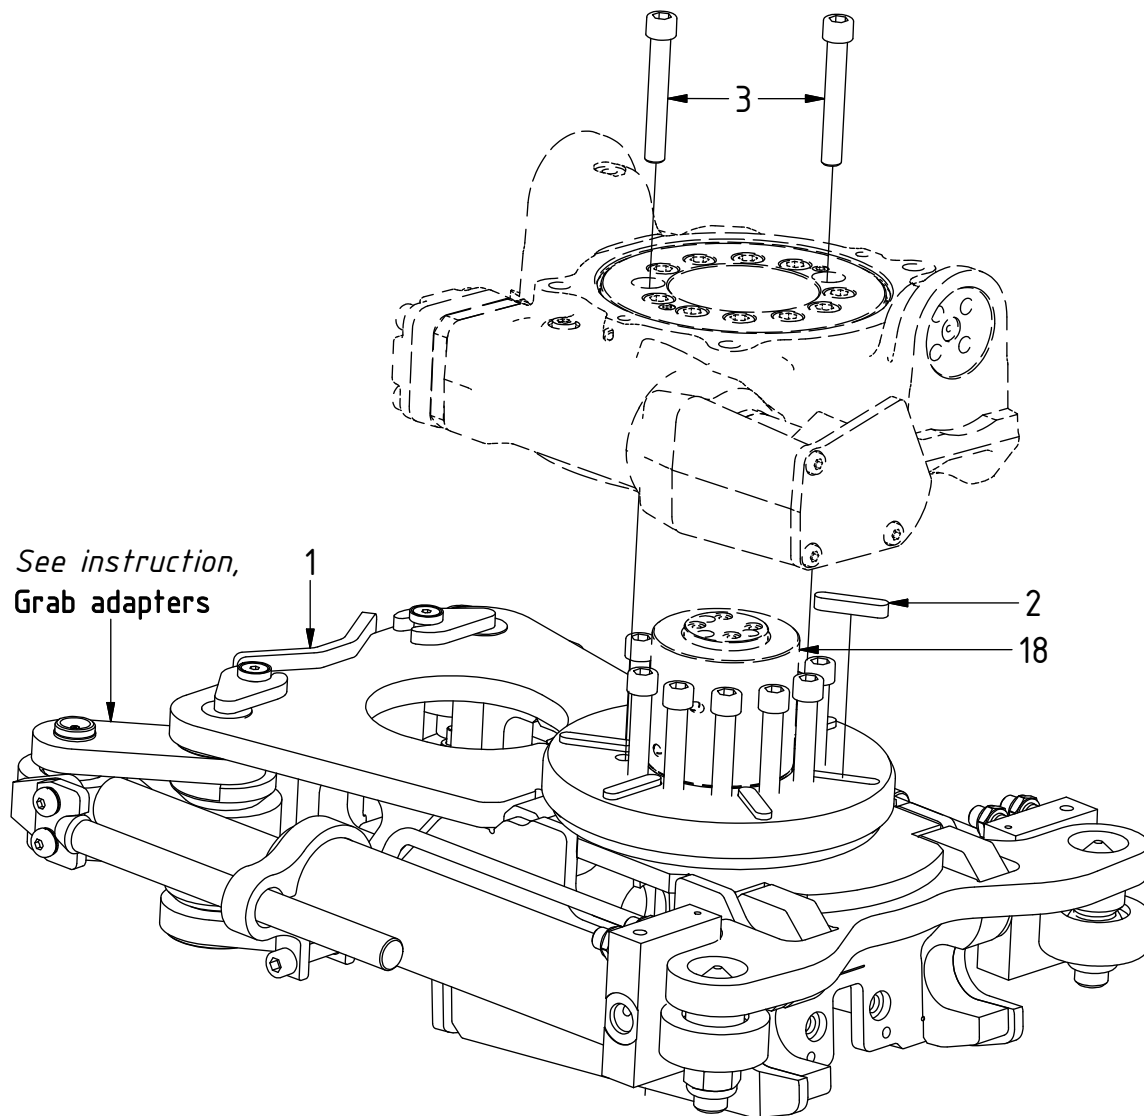

### Document changes:

<b>Date:</b>	<b>Change:</b>	<b>Rev. after change:</b>
2023-09-21	Photos updated.	D
2020-05-28	Male and Female quick coupling switches place.	C
2017-11-20	Photo page corrected. Coversheet added.	B

# EC204 - S40 GR05

POS	DESCRIPTION	PART	QTY	COMMENTS
1	Quick hitch S40 GR05 EC204 Compl.	1032890	1	Grab adapter included
2	Feather Key	650101	6	
3	MC6S M12x80 12.9 ZFSHL	6000148	12	Torque: 136Nm
4	Adapter 90°	710151	2	
5	Sealing washer 1/8"	710701	10	
6	Adapter 236-02-02	710129	2	
18	Swivel with Connection block Complete	1028504	1	Part of control system assembly See "Valve blocks & Swivels"

# EC204 - S40 GR05

POS	DESCRIPTION	PART	QTY	COMMENTS
4	Adapter 90°	710151	2	
5	Sealing washer 1/8"	710701	10	
6	Adapter 236-02-02	710129	2	
7	Hose kit - Grab	7000142	1	(POS.8, 10-11 included)
8	Hose Grab Inside	7000141	2	
9	Adapter 853-04-99	710184	2	
10	Hose Grab Long	7000112	2	
11	Hose Grab Short	7000113	2	
12	Quick coupling 1/4" male 2520	790111	2	
13	Washer GBR04 1/4	710702	6	QTY: 4 part of Grab adapter
14	Quick coupling 1/4" female 2510	790110	2	
15	Adapter 1/4"	710135	4	Part of Grab adapter
16	Hose Lock	7000110	2	
17	Banjo bolt	710277	4	

# EC204 - S40 GR05

POS	DESCRIPTION	PART	QTY	COMMENTS
7	Hose kit - Grab	7000142	1	(POS.8, 10-11 included)
8	Hose Grab Inside	7000141	2	
10	Hose Grab Long	7000112	2	
11	Hose Grab Short	7000113	2	
16	Hose Lock	7000110	2	