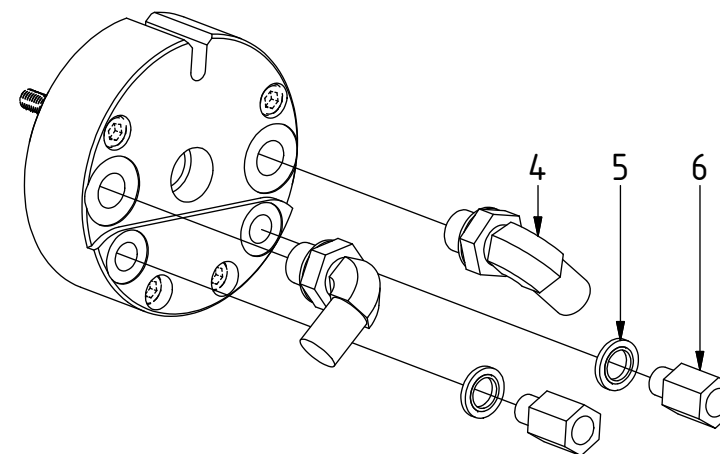

# EC204 - S40 GR05

POS	DESCRIPTION	PART	QTY	COMMENTS
1	Quick hitch S40 GR05 EC204 Compl.	1032890	1	Grab adapter included
2	Feather Key	650101	6	
3	MC6S M12x80 12.9 ZFSHL	6000148	12	Torque: 136Nm
4	Adapter 90°	710151	2	
5	Sealing washer 1/8"	710701	10	
6	Adapter 236-02-02	710129	2	
18	Swivel with Connection block Complete	1028504	1	Part of control system assembly See "Valve blocks & Swivels"

# EC204 - S40 GR05

POS	DESCRIPTION	PART	QTY	COMMENTS
4	Adapter 90°	710151	2	
5	Sealing washer 1/8"	710701	10	
6	Adapter 236-02-02	710129	2	
7	Hose kit - Grab	7000142	1	(POS.8, 10-11 included)
8	Hose Grab Inside	7000141	2	
9	Adapter 853-04-99	710184	2	
10	Hose Grab Long	7000112	2	
11	Hose Grab Short	7000113	2	
12	Quick coupling 1/4" male 2520	790111	2	
13	Washer GBR04 1/4	710702	6	QTY: 4 part of Grab adapter
14	Quick coupling 1/4" female 2510	790110	2	
15	Adapter 1/4"	710135	4	Part of Grab adapter
16	Hose Lock	7000110	2	
17	Banjo bolt	710277	4	

# EC204 - S40 GR05

POS	DESCRIPTION	PART	QTY	COMMENTS
7	Hose kit - Grab	7000142	1	(POS.8, 10-11 included)
8	Hose Grab Inside	7000141	2	
10	Hose Grab Long	7000112	2	
11	Hose Grab Short	7000113	2	
16	Hose Lock	7000110	2	