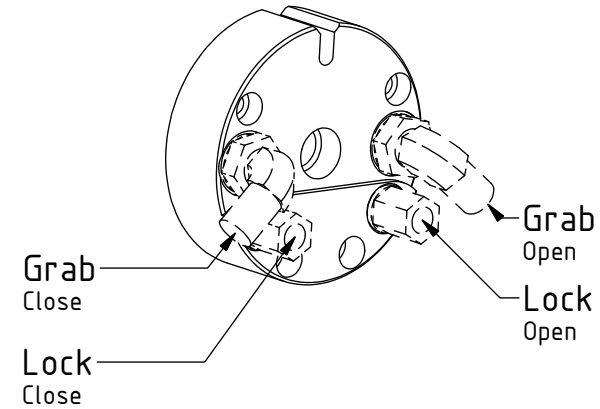

# EC204 - S40 GR05

POS	DESCRIPTION	PART	QTY	COMMENTS
1	Quick hitch S40 GR05 EC204 Compl.	1032890	1	Grab adapter included
2	Feather Key	650101	6	
3	MC6S M12x80 12.9 ZFSHL	6000148	12	Torque: 136Nm
4	Adapter 90°	710151	2	
5	Sealing washer 1/8"	710701	10	
6	Adapter 236-02-02	710129	2	
18	Swivel with Connection block Complete	1028504	1	Part of control system assembly See "Valve blocks & Swivels"

# EC204 - S40 GR05

POS	DESCRIPTION	PART	QTY	COMMENTS
4	Adapter 90°	710151	2	
5	Sealing washer 1/8"	710701	10	
6	Adapter 236-02-02	710129	2	
7	Hose kit - Grab	7000142	1	(POS.8, 10-11 included)
8	Hose Grab Inside	7000141	2	
9	Adapter 853-04-99	710184	2	
10	Hose Grab Long	7000112	2	
11	Hose Grab Short	7000113	2	
12	Quick coupling 1/4" male 2520	790111	2	
13	Washer GBR04 1/4	710702	6	QTY: 4 part of Grab adapter
14	Quick coupling 1/4" female 2510	790110	2	
15	Adapter 1/4"	710135	4	Part of Grab adapter
16	Hose Lock	7000110	2	
17	Banjo bolt	710277	4	

Lock:  
Close / Open

Grab:  
Close / Open