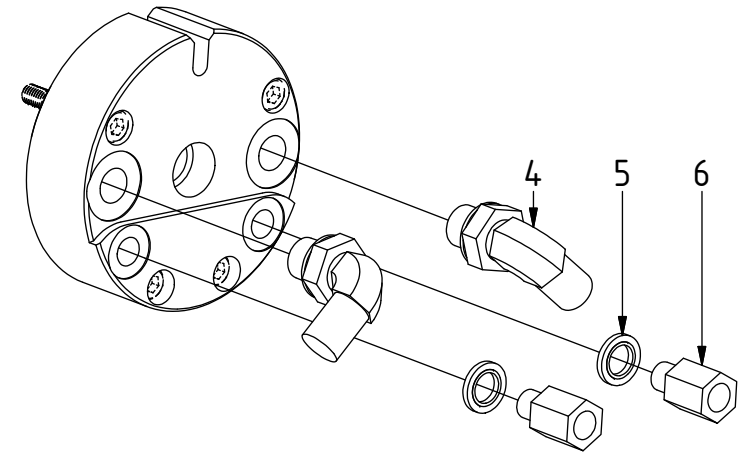

after change:

2017-11-20

Corrected photo page.

B

EC204 - S40 GR05

POS	DESCRIPTION	PART	QTY	COMMENTS
1	Quick hitch S40 GR05 EC204	1032890	1	Grab adapter included
2	Feather Key	650101	6	
3	Screw MC6S 12x80	610484	12	Torque: 136Nm
4	Adapter 90°	710151	2	
5	Sealing washer 1/8"	710701	10	
6	Adapter 236-02-02	710129	2	
18	Swivel with Connection block Complete	1028504	1	Part of rotator frame assembly. See "Valve blocks & Swivels"

POS in order of assembly

EC204 - S40 GR05

POS	DESCRIPTION	PART	QTY	COMMENTS
4	Adapter 90°	710151	2	
5	Sealing washer 1/8"	710701	10	
6	Adapter 236-02-02	710129	2	
7	Sealing washer 1/4"	710702	8	QTY: 4 part of Grab adapter
8	Adapter 1/4"	710135	4	Part of Grab adapter
9	Adapter 853-04-99	710184	2	
10	Hose kit - Grab	7000142	1	(POS.11, 12, 15 included)
11	Hose Grab Inside	7000141	2	
12	Hose Grab Long	7000112	2	
13	Quick coupling 1/4" male 2520	790111	2	
14	Quick coupling 1/4" female 2510	790110	2	
15	Hose Grab Short	7000113	2	
16	Hose Lock	7000110	2	
17	Banjo bolt	710277	4	

EC204 - S40 GR05

POS	DESCRIPTION	PART	QTY	COMMENTS
10	Hose kit - Grab	7000142	1	(POS.11, 12, 15 included)
11	Hose Grab Inside	7000141	2	
12	Hose Grab Long	7000112	2	
15	Hose Grab Short	7000113	2	
16	Hose Lock	7000110	2	