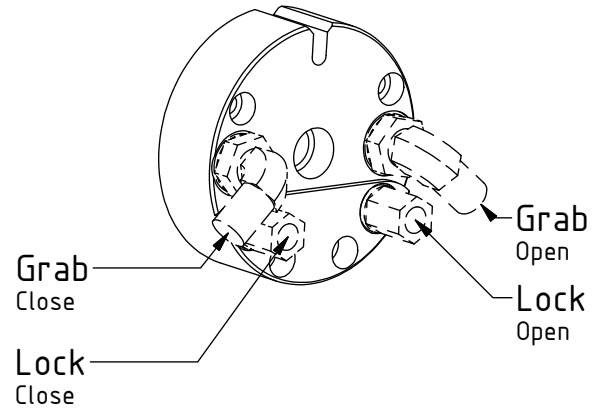

after change:

2017-11-20

Corrected photo page.

B

EC204 - S40 GR05

POS	DESCRIPTION	PART	QTY	COMMENTS
1	Quick hitch S40 GR05 EC204	1032890	1	Grab adapter included
2	Feather Key	650101	6	
3	Screw MC6S 12x80	610484	12	Torque: 136Nm
4	Adapter 90°	710151	2	
5	Sealing washer 1/8"	710701	10	
6	Adapter 236-02-02	710129	2	
18	Swivel with Connection block Complete	1028504	1	Part of rotator frame assembly. See "Valve blocks & Swivels"

POS in order of assembly

EC204 - S40 GR05

POS	DESCRIPTION	PART	QTY	COMMENTS
4	Adapter 90°	710151	2	
5	Sealing washer 1/8"	710701	10	
6	Adapter 236-02-02	710129	2	
7	Sealing washer 1/4"	710702	8	QTY: 4 part of Grab adapter
8	Adapter 1/4"	710135	4	Part of Grab adapter
9	Adapter 853-04-99	710184	2	
10	Hose kit - Grab	7000142	1	(POS.11, 12, 15 included)
11	Hose Grab Inside	7000141	2	
12	Hose Grab Long	7000112	2	
13	Quick coupling 1/4" male 2520	790111	2	
14	Quick coupling 1/4" female 2510	790110	2	
15	Hose Grab Short	7000113	2	
16	Hose Lock	7000110	2	
17	Banjo bolt	710277	4	

EC204 - S40 GR05

POS	DESCRIPTION	PART	QTY	COMMENTS
10	Hose kit - Grab	7000142	1	(POS.11, 12, 15 included)
11	Hose Grab Inside	7000141	2	
12	Hose Grab Long	7000112	2	
15	Hose Grab Short	7000113	2	
16	Hose Lock	7000110	2	