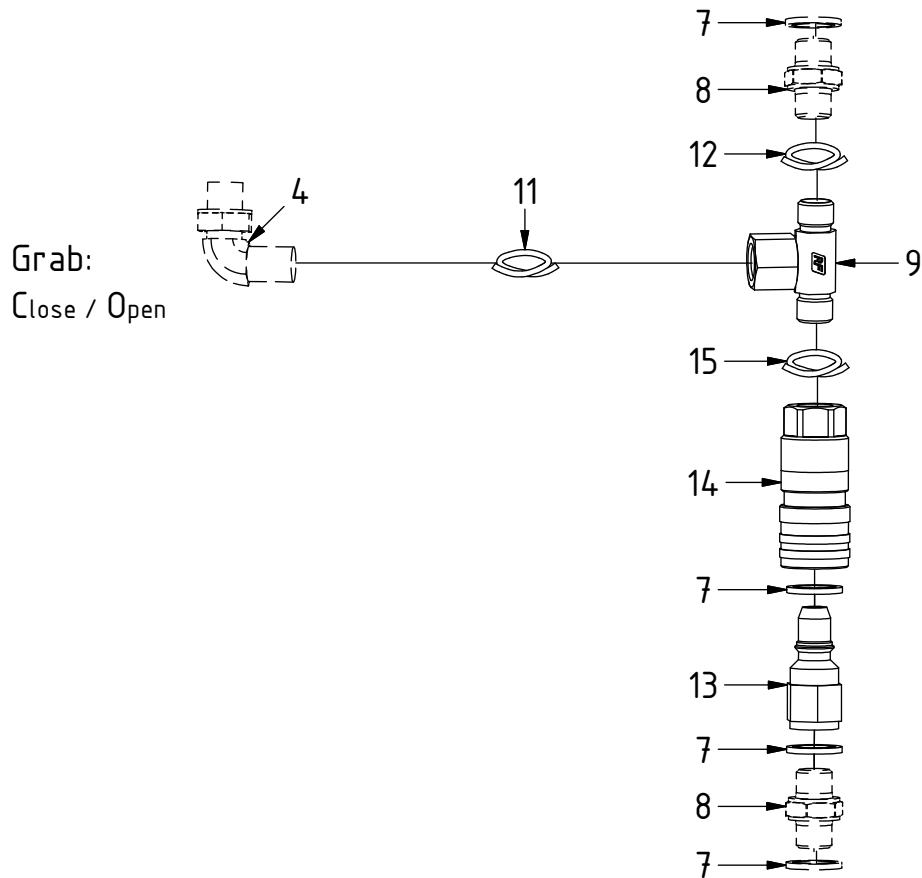

after change:

2017-11-20

Corrected photo page.

B

EC204 - S40 GR05

POS	DESCRIPTION	PART	QTY	COMMENTS
1	Quick hitch S40 GR05 EC204	1032890	1	Grab adapter included
2	Feather Key	650101	6	
3	Screw MC6S 12x80	610484	12	Torque: 136Nm
4	Adapter 90°	710151	2	
5	Sealing washer 1/8"	710701	10	
6	Adapter 236-02-02	710129	2	
18	Swivel with Connection block Complete	1028504	1	Part of rotator frame assembly. See "Valve blocks & Swivels"

POS in order of assembly

EC204 - S40 GR05

POS	DESCRIPTION	PART	QTY	COMMENTS
4	Adapter 90°	710151	2	
5	Sealing washer 1/8"	710701	10	
6	Adapter 236-02-02	710129	2	
7	Sealing washer 1/4"	710702	8	QTY: 4 part of Grab adapter
8	Adapter 1/4"	710135	4	Part of Grab adapter
9	Adapter 853-04-99	710184	2	
10	Hose kit - Grab	7000142	1	(POS.11, 12, 15 included)
11	Hose Grab Inside	7000141	2	
12	Hose Grab Long	7000112	2	
13	Quick coupling 1/4" male 2520	790111	2	
14	Quick coupling 1/4" female 2510	790110	2	
15	Hose Grab Short	7000113	2	
16	Hose Lock	7000110	2	
17	Banjo bolt	710277	4	

EC204 - S40 GR05

POS	DESCRIPTION	PART	QTY	COMMENTS
10	Hose kit - Grab	7000142	1	(POS.11, 12, 15 included)
11	Hose Grab Inside	7000141	2	
12	Hose Grab Long	7000112	2	
15	Hose Grab Short	7000113	2	
16	Hose Lock	7000110	2	