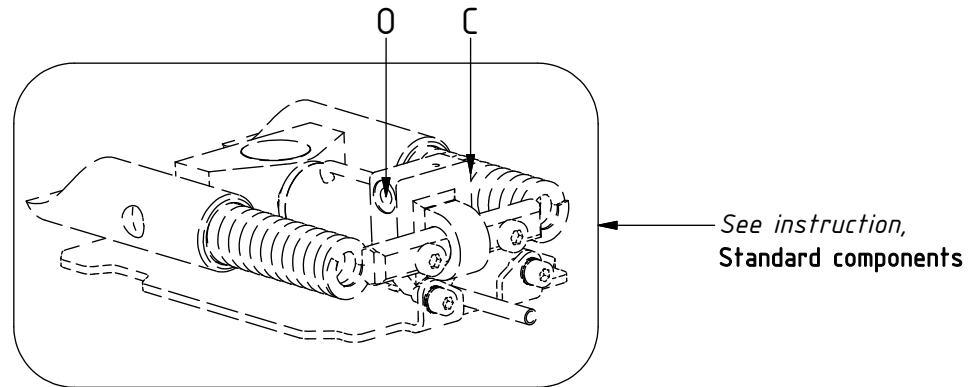

after change:

2017-11-20

Corrected photo page.

B

EC204 - S40 GR05

POS	DESCRIPTION	PART	QTY	COMMENTS
1	Quick hitch S40 GR05 EC204	1032890	1	Grab adapter included
2	Feather Key	650101	6	
3	Screw MC6S 12x80	610484	12	Torque: 136Nm
4	Adapter 90°	710151	2	
5	Sealing washer 1/8"	710701	10	
6	Adapter 236-02-02	710129	2	
18	Swivel with Connection block Complete	1028504	1	Part of rotator frame assembly. See "Valve blocks & Swivels"

POS in order of assembly

EC204 - S40 GR05

POS	DESCRIPTION	PART	QTY	COMMENTS
4	Adapter 90°	710151	2	
5	Sealing washer 1/8"	710701	10	
6	Adapter 236-02-02	710129	2	
7	Sealing washer 1/4"	710702	8	QTY: 4 part of Grab adapter
8	Adapter 1/4"	710135	4	Part of Grab adapter
9	Adapter 853-04-99	710184	2	
10	Hose kit - Grab	7000142	1	(POS.11, 12, 15 included)
11	Hose Grab Inside	7000141	2	
12	Hose Grab Long	7000112	2	
13	Quick coupling 1/4" male 2520	790111	2	
14	Quick coupling 1/4" female 2510	790110	2	
15	Hose Grab Short	7000113	2	
16	Hose Lock	7000110	2	
17	Banjo bolt	710277	4	