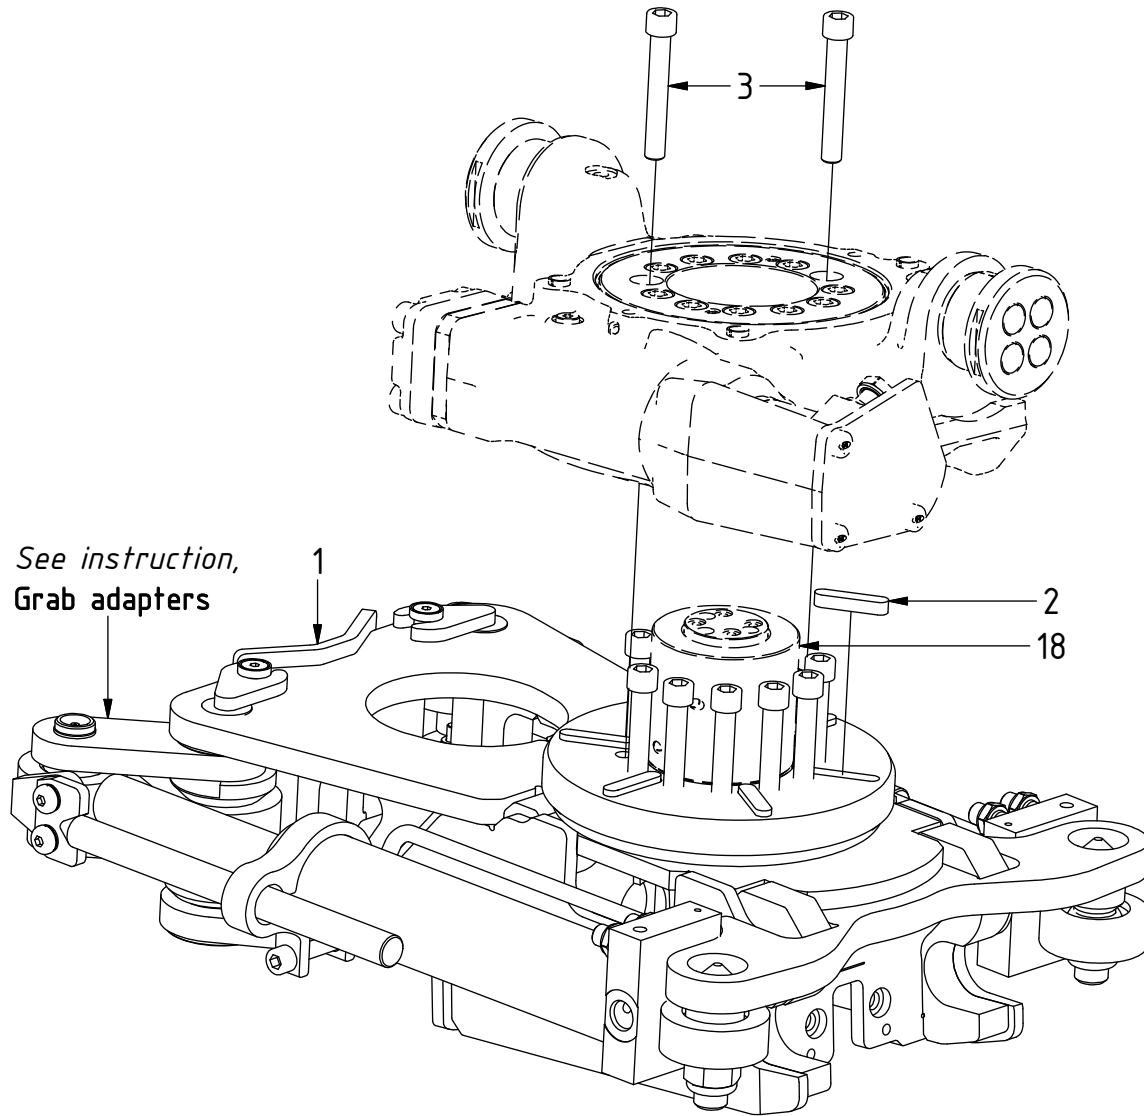

after change:

2017-11-20

Corrected photo page.

B

EC204 - S40 GR05

POS	DESCRIPTION	PART	QTY	COMMENTS
1	Quick hitch S40 GR05 EC204	1032890	1	Grab adapter included
2	Feather Key	650101	6	
3	Screw MC6S 12x80	610484	12	Torque: 136Nm
4	Adapter 90°	710151	2	
5	Sealing washer 1/8"	710701	10	
6	Adapter 236-02-02	710129	2	
18	Swivel with Connection block Complete	1028504	1	Part of rotator frame assembly. See "Valve blocks & Swivels"

POS in order of assembly

EC204 - S40 GR05

POS	DESCRIPTION	PART	QTY	COMMENTS
4	Adapter 90°	710151	2	
5	Sealing washer 1/8"	710701	10	
6	Adapter 236-02-02	710129	2	
7	Sealing washer 1/4"	710702	8	QTY: 4 part of Grab adapter
8	Adapter 1/4"	710135	4	Part of Grab adapter
9	Adapter 853-04-99	710184	2	
10	Hose kit - Grab	7000142	1	(POS.11, 12, 15 included)
11	Hose Grab Inside	7000141	2	
12	Hose Grab Long	7000112	2	
13	Quick coupling 1/4" male 2520	790111	2	
14	Quick coupling 1/4" female 2510	790110	2	
15	Hose Grab Short	7000113	2	
16	Hose Lock	7000110	2	
17	Banjo bolt	710277	4	

EC204 - S40 GR05

POS	DESCRIPTION	PART	QTY	COMMENTS
10	Hose kit - Grab	7000142	1	(POS.11, 12, 15 included)
11	Hose Grab Inside	7000141	2	
12	Hose Grab Long	7000112	2	
15	Hose Grab Short	7000113	2	
16	Hose Lock	7000110	2	