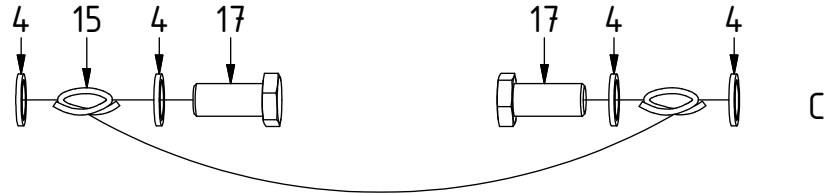

# EC209 - Hydrema GR10

POS	DESCRIPTION	PART	QTY	COMMENTS
1	See p.3 connection block config.			
7	Quick hitch HYD GR10 EC209	1037771	1	Grab adapter included
8	Grease the ring			
9	O-ring 24x5	7001663	1	
10	Feather Key	650101	6	
11	Screw MC6S 14x90 ZFSHL	6000158	12	Torque: 217Nm
12	Torque tighten quick hitch to rotator frame, six holes. Rotate to access the remaining holes			
13	Pipe plug M26	650409	6	Part of rotator frame assembly
27	O-ring 9,25x1,78	710901	6	Part of rotator frame assembly
28	Connection block EC209	1025502	1	Part of rotator frame assembly
29	Washer NL10	611041	2	Part of rotator frame assembly
30	Screw MC6S 10x60	610460	2	Part of rotator frame assembly

# EC209 - Hydrema GR10

Standard

POS	DESCRIPTION	PART	QTY	COMMENTS
2	Plug 1/8"	711523	2	Loctite 5400
3	Plug 3/8"	711504	2	QTY: 4 for EC209 Without Extra
4	Washer GBR04 1/4	710702	14	QTY: 4 part of Grab adapter
5	Adapter 1/4"	710135	6	QTY: 4 part of Grab adapter
6	Adapter 3/8" 90°	710152	2	

POS in order of assembly

Without Extra:

Replaces POS.6

# EC209 - Hydrema GR10

Lock:  
Close

Lock:  
Open

Grab:

Extra:  
Standard

POS	DESCRIPTION	PART	QTY	COMMENTS
4	Washer GBR04 1/4	710702	14	QTY: 4 part of Grab adapter
5	Adapter 1/4"	710135	6	QTY: 4 part of Grab adapter
6	Adapter 3/8" 90°	710152	2	
14	Hose kit	742835	1	(POS.15, 16, 18, 24, 26 included)
15	Hose Lock Short	742826	1	
16	Hose Lock Long	742827	1	
17	Banjobolt 1/4"	710271	4	
18	Hose Extra	742842	2	
19	Bulkhead nut 3/8"	710252	2	
20	Bulkhead 3/8"	710242	2	
21	Washer GBR06 3/8	710703	2	
22	Quick coupling 3/8"	790113	2	
23	Dust protection 3/8"	790120	2	
24	Hose Grab Inside	742832	2	
25	Adapter 853-04-99	710184	2	
26	Hose Grab	742831	4	