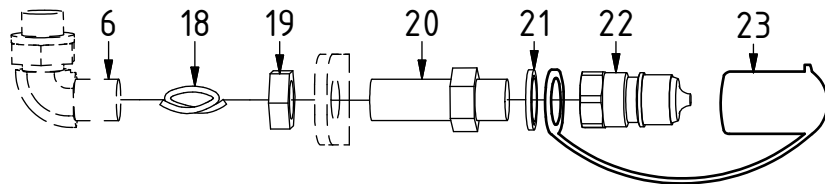

# EC209 - Hydrema GR10

POS	DESCRIPTION	PART	QTY	COMMENTS
1	See p.3 connection block config.			
7	Quick hitch HYD GR10 EC209	1037771	1	Grab adapter included
8	Grease the ring			
9	O-ring 24x5	7001663	1	
10	Feather Key	650101	6	
11	Screw MC6S 14x90 ZFSHL	6000158	12	Torque: 217Nm
12	Torque tighten quick hitch to rotator frame, six holes. Rotate to access the remaining holes			
13	Pipe plug M26	650409	6	Part of rotator frame assembly
27	O-ring 9,25x1,78	710901	6	Part of rotator frame assembly
28	Connection block EC209	1025502	1	Part of rotator frame assembly
29	Washer NL10	611041	2	Part of rotator frame assembly
30	Screw MC6S 10x60	610460	2	Part of rotator frame assembly

# EC209 - Hydrema GR10

Lock:  
Close

Lock:  
Open

Grab:

Extra:  
Standard

POS	DESCRIPTION	PART	QTY	COMMENTS
4	Washer GBR04 1/4	710702	14	QTY: 4 part of Grab adapter
5	Adapter 1/4"	710135	6	QTY: 4 part of Grab adapter
6	Adapter 3/8" 90°	710152	2	
14	Hose kit	742835	1	(POS.15, 16, 18, 24, 26 included)
15	Hose Lock Short	742826	1	
16	Hose Lock Long	742827	1	
17	Banjobolt 1/4"	710271	4	
18	Hose Extra	742842	2	
19	Bulkhead nut 3/8"	710252	2	
20	Bulkhead 3/8"	710242	2	
21	Washer GBR06 3/8	710703	2	
22	Quick coupling 3/8"	790113	2	
23	Dust protection 3/8"	790120	2	
24	Hose Grab Inside	742832	2	
25	Adapter 853-04-99	710184	2	
26	Hose Grab	742831	4	

# EC209 - Hydrema GR10

POS	DESCRIPTION	PART	QTY	COMMENTS
14	Hose kit	742835	1	(POS.15, 16, 18, 24, 26 included)
15	Hose Lock Short	742826	1	
16	Hose Lock Long	742827	1	
18	Hose Extra	742842	2	
24	Hose Grab Inside	742832	2	
26	Hose Grab	742831	4	