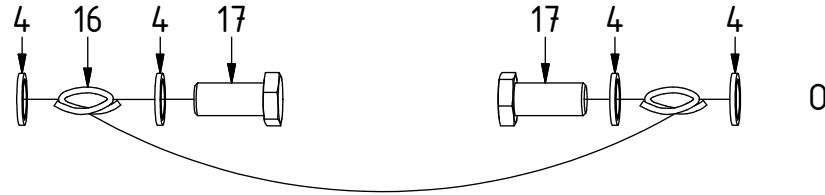

# EC209 - Hydrema GR10

POS	DESCRIPTION	PART	QTY	COMMENTS
1	See p.3 connection block config.			
7	Quick hitch HYD GR10 EC209	1037771	1	Grab adapter included
8	Grease the ring			
9	O-ring 24x5	7001663	1	
10	Feather Key	650101	6	
11	Screw MC6S 14x90 ZFSHL	6000158	12	Torque: 217Nm
12	Torque tighten quick hitch to rotator frame, six holes. Rotate to access the remaining holes			
13	Pipe plug M26	650409	6	Part of rotator frame assembly
27	O-ring 9,25x1,78	710901	6	Part of rotator frame assembly
28	Connection block EC209	1025502	1	Part of rotator frame assembly
29	Washer NL10	611041	2	Part of rotator frame assembly
30	Screw MC6S 10x60	610460	2	Part of rotator frame assembly

# EC209 - Hydrema GR10

Standard

POS	DESCRIPTION	PART	QTY	COMMENTS
2	Plug 1/8"	711523	2	Loctite 5400
3	Plug 3/8"	711504	2	QTY: 4 for EC209 Without Extra
4	Washer GBR04 1/4	710702	14	QTY: 4 part of Grab adapter
5	Adapter 1/4"	710135	6	QTY: 4 part of Grab adapter
6	Adapter 3/8" 90°	710152	2	

POS in order of assembly

Without Extra:

Replaces POS.6

# EC209 - Hydrema GR10

Lock:  
Close

Lock:  
Open

Grab:

Extra:  
Standard

POS	DESCRIPTION	PART	QTY	COMMENTS
4	Washer GBR04 1/4	710702	14	QTY: 4 part of Grab adapter
5	Adapter 1/4"	710135	6	QTY: 4 part of Grab adapter
6	Adapter 3/8" 90°	710152	2	
14	Hose kit	742835	1	(POS.15, 16, 18, 24, 26 included)
15	Hose Lock Short	742826	1	
16	Hose Lock Long	742827	1	
17	Banjobolt 1/4"	710271	4	
18	Hose Extra	742842	2	
19	Bulkhead nut 3/8"	710252	2	
20	Bulkhead 3/8"	710242	2	
21	Washer GBR06 3/8	710703	2	
22	Quick coupling 3/8"	790113	2	
23	Dust protection 3/8"	790120	2	
24	Hose Grab Inside	742832	2	
25	Adapter 853-04-99	710184	2	
26	Hose Grab	742831	4	