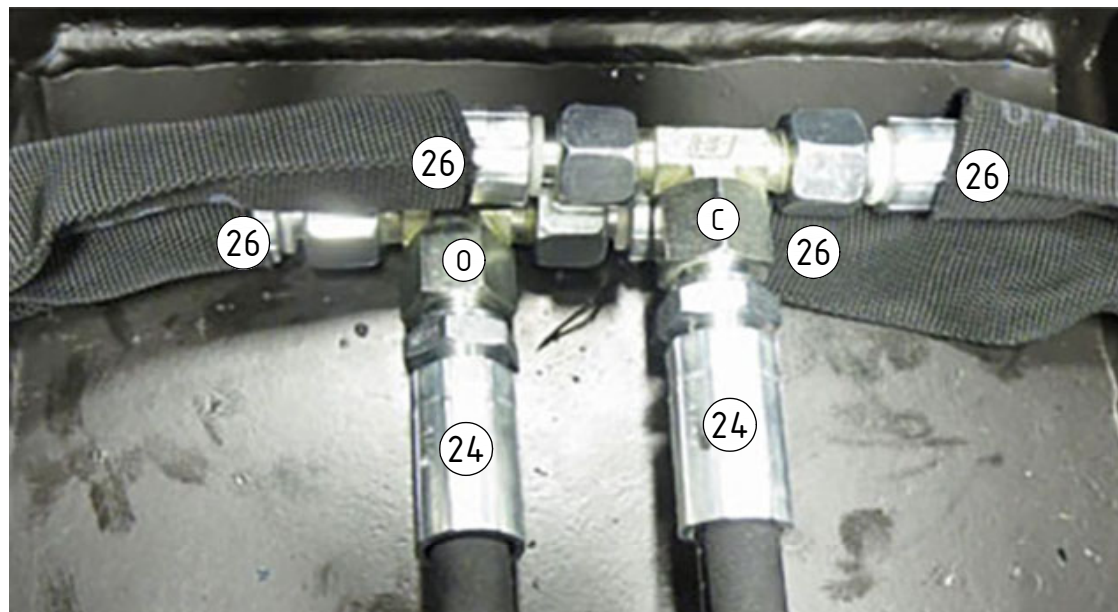

EC209 - Hydrema GR10

POS	DESCRIPTION	PART	QTY	COMMENTS
14	Hose kit	742835	1	(POS.15, 16, 18, 24, 26 included)
15	Hose Lock Short	742826	1	
16	Hose Lock Long	742827	1	
18	Hose Extra	742842	2	
24	Hose Grab Inside	742832	2	
26	Hose Grab	742831	4