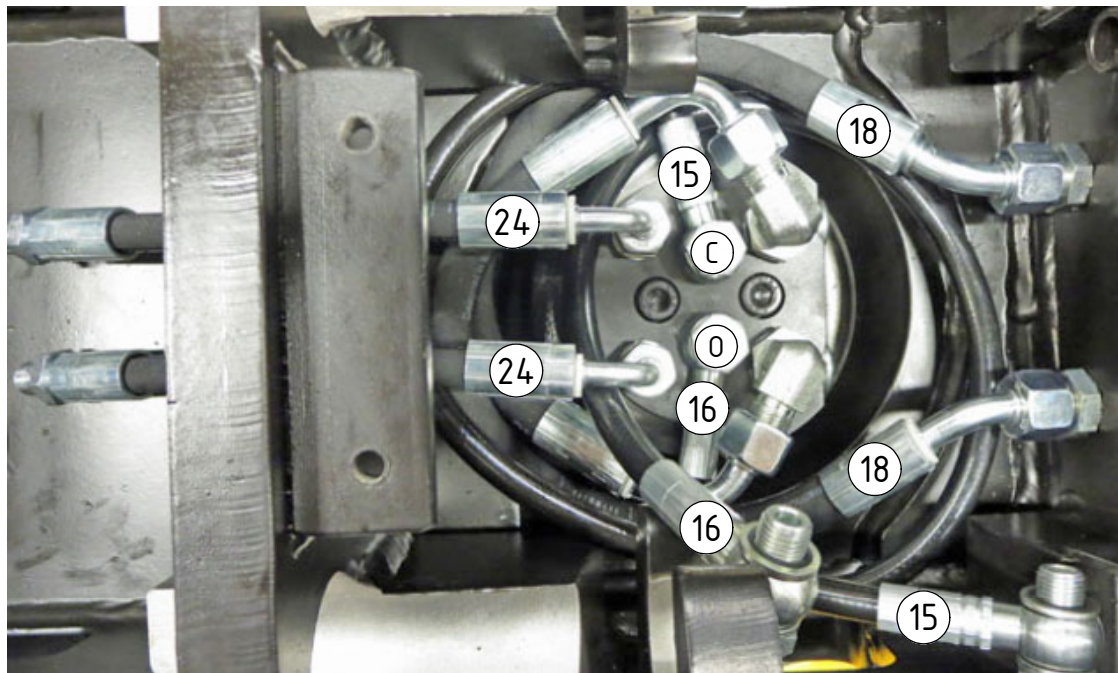

EC209 - Hydrema GR10

POS	DESCRIPTION	PART	QTY	COMMENTS
14	Hose kit	742835	1	(POS.15, 16, 18, 24, 26 included)
15	Hose Lock Short	742826	1	
16	Hose Lock Long	742827	1	
18	Hose Extra	742842	2	
24	Hose Grab Inside	742832	2	
26	Hose Grab	742831	4