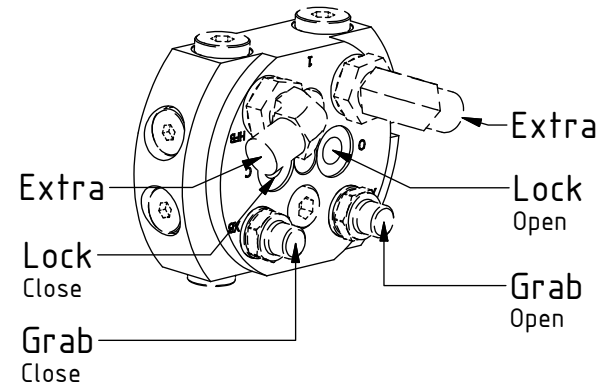

# EC209 - Hydrema GR10

POS	DESCRIPTION	PART	QTY	COMMENTS
1	See p.3 connection block config.			
7	Quick hitch HYD GR10 EC209	1037771	1	Grab adapter included
8	Grease the ring			
9	O-ring 24x5	7001663	1	
10	Feather Key	650101	6	
11	Screw MC6S 14x90 ZFSHL	6000158	12	Torque: 217Nm
12	Torque tighten quick hitch to rotator frame, six holes. Rotate to access the remaining holes			
13	Pipe plug M26	650409	6	Part of rotator frame assembly
27	O-ring 9,25x1,78	710901	6	Part of rotator frame assembly
28	Connection block EC209	1025502	1	Part of rotator frame assembly
29	Washer NL10	611041	2	Part of rotator frame assembly
30	Screw MC6S 10x60	610460	2	Part of rotator frame assembly

# EC209 - Hydrema GR10

Lock:  
Close

Lock:  
Open

Grab:

Extra:  
Standard

POS	DESCRIPTION	PART	QTY	COMMENTS
4	Washer GBR04 1/4	710702	14	QTY: 4 part of Grab adapter
5	Adapter 1/4"	710135	6	QTY: 4 part of Grab adapter
6	Adapter 3/8" 90°	710152	2	
14	Hose kit	742835	1	(POS.15, 16, 18, 24, 26 included)
15	Hose Lock Short	742826	1	
16	Hose Lock Long	742827	1	
17	Banjobolt 1/4"	710271	4	
18	Hose Extra	742842	2	
19	Bulkhead nut 3/8"	710252	2	
20	Bulkhead 3/8"	710242	2	
21	Washer GBR06 3/8	710703	2	
22	Quick coupling 3/8"	790113	2	
23	Dust protection 3/8"	790120	2	
24	Hose Grab Inside	742832	2	
25	Adapter 853-04-99	710184	2	
26	Hose Grab	742831	4	

# EC209 - Hydrema GR10

POS	DESCRIPTION	PART	QTY	COMMENTS
14	Hose kit	742835	1	(POS.15, 16, 18, 24, 26 included)
15	Hose Lock Short	742826	1	
16	Hose Lock Long	742827	1	
18	Hose Extra	742842	2	
24	Hose Grab Inside	742832	2	
26	Hose Grab	742831	4	