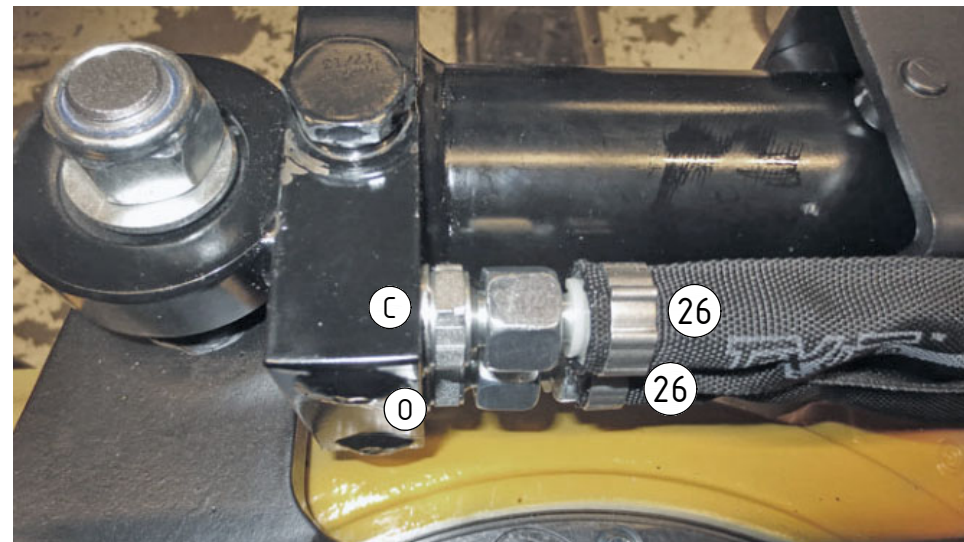

EC209 - Hydrema GR10

POS	DESCRIPTION	PART	QTY	COMMENTS
14	Hose kit	742835	1	(POS.15, 16, 18, 24, 26 included)
15	Hose Lock Short	742826	1	
16	Hose Lock Long	742827	1	
18	Hose Extra	742842	2	
24	Hose Grab Inside	742832	2	
26	Hose Grab	742831	4