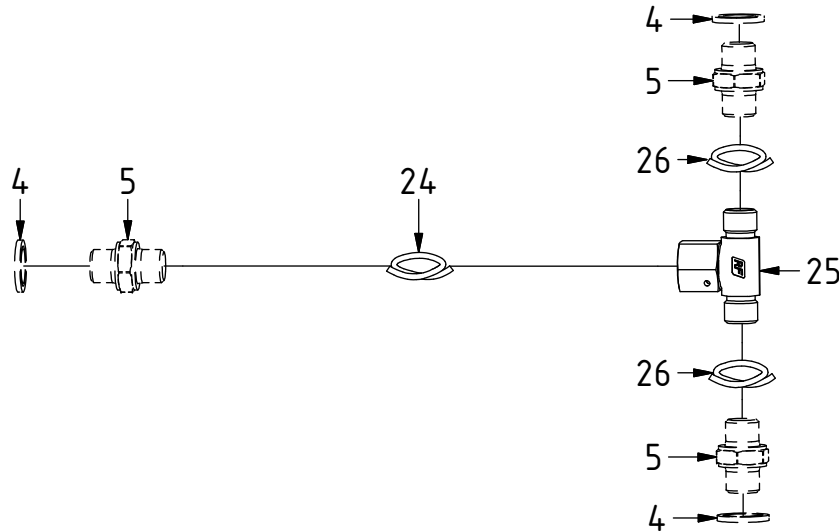

# EC209 - Hydrema GR10

POS	DESCRIPTION	PART	QTY	COMMENTS
1	See p.3 connection block config.			
7	Quick hitch HYD GR10 EC209	1037771	1	Grab adapter included
8	Grease the ring			
9	O-ring 24x5	7001663	1	
10	Feather Key	650101	6	
11	Screw MC6S 14x90 ZFSHL	6000158	12	Torque: 217Nm
12	Torque tighten quick hitch to rotator frame, six holes. Rotate to access the remaining holes			
13	Pipe plug M26	650409	6	Part of rotator frame assembly
27	O-ring 9,25x1,78	710901	6	Part of rotator frame assembly
28	Connection block EC209	1025502	1	Part of rotator frame assembly
29	Washer NL10	611041	2	Part of rotator frame assembly
30	Screw MC6S 10x60	610460	2	Part of rotator frame assembly

# EC209 - Hydrema GR10

Standard

POS	DESCRIPTION	PART	QTY	COMMENTS
2	Plug 1/8"	711523	2	Loctite 5400
3	Plug 3/8"	711504	2	QTY: 4 for EC209 Without Extra
4	Washer GBR04 1/4	710702	14	QTY: 4 part of Grab adapter
5	Adapter 1/4"	710135	6	QTY: 4 part of Grab adapter
6	Adapter 3/8" 90°	710152	2	

# EC209 - Hydrema GR10

Lock:  
Close

Lock:  
Open

Grab:

Extra:  
Standard

POS	DESCRIPTION	PART	QTY	COMMENTS
4	Washer GBR04 1/4	710702	14	QTY: 4 part of Grab adapter
5	Adapter 1/4"	710135	6	QTY: 4 part of Grab adapter
6	Adapter 3/8" 90°	710152	2	
14	Hose kit	742835	1	(POS.15, 16, 18, 24, 26 included)
15	Hose Lock Short	742826	1	
16	Hose Lock Long	742827	1	
17	Banjobolt 1/4"	710271	4	
18	Hose Extra	742842	2	
19	Bulkhead nut 3/8"	710252	2	
20	Bulkhead 3/8"	710242	2	
21	Washer GBR06 3/8	710703	2	
22	Quick coupling 3/8"	790113	2	
23	Dust protection 3/8"	790120	2	
24	Hose Grab Inside	742832	2	
25	Adapter 853-04-99	710184	2	
26	Hose Grab	742831	4	

# EC209 - Hydrema GR10

POS	DESCRIPTION	PART	QTY	COMMENTS
14	Hose kit	742835	1	(POS.15, 16, 18, 24, 26 included)
15	Hose Lock Short	742826	1	
16	Hose Lock Long	742827	1	
18	Hose Extra	742842	2	
24	Hose Grab Inside	742832	2	
26	Hose Grab	742831	4	