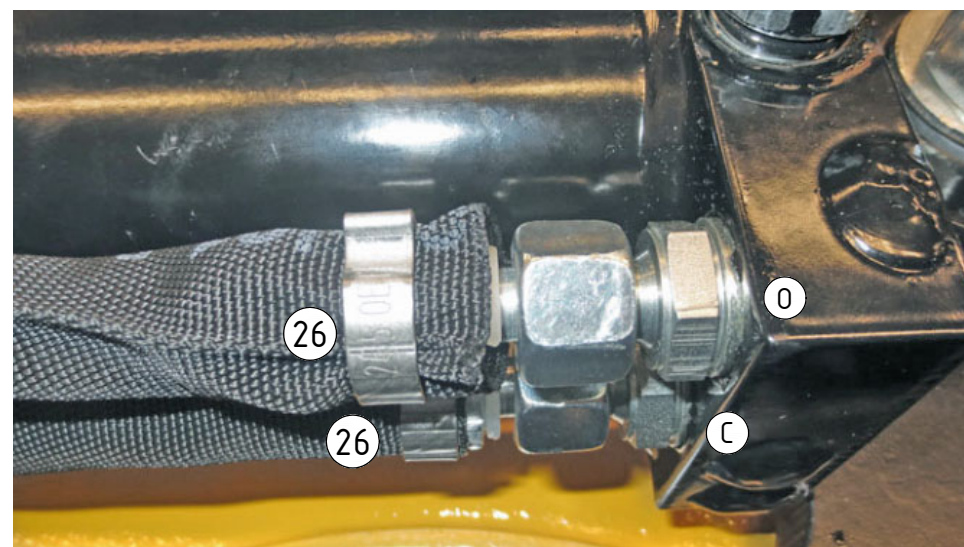

EC209 - Hydrema GR10

POS	DESCRIPTION	PART	QTY	COMMENTS
14	Hose kit	742835	1	(POS.15, 16, 18, 24, 26 included)
15	Hose Lock Short	742826	1	
16	Hose Lock Long	742827	1	
18	Hose Extra	742842	2	
24	Hose Grab Inside	742832	2	
26	Hose Grab	742831	4