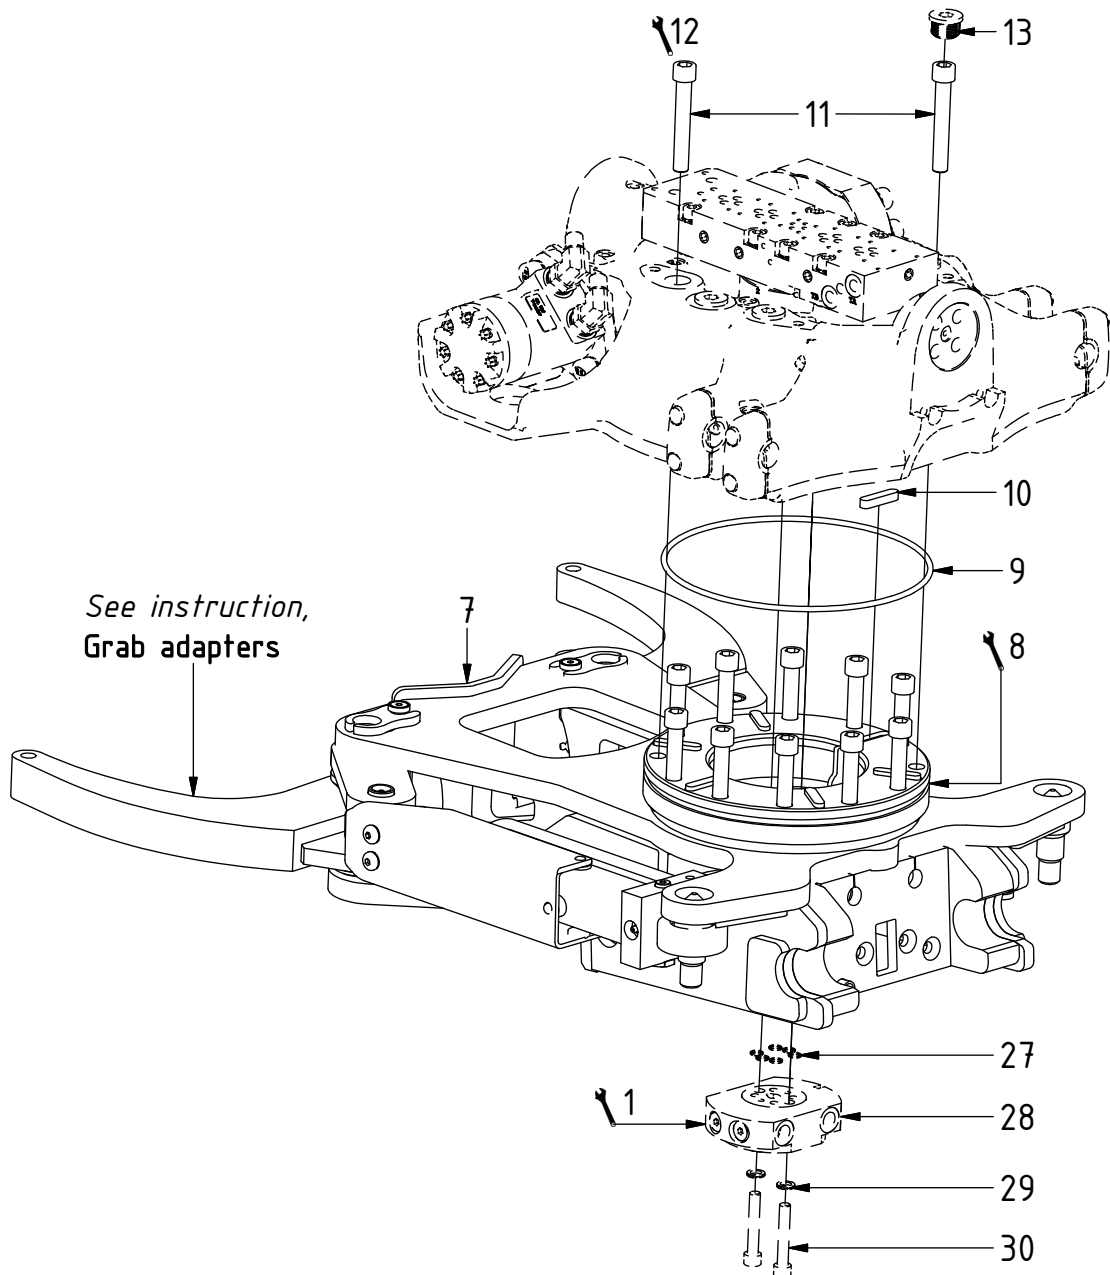

### Document changes:

<b>Date:</b>	<b>Change:</b>	<b>Rev. after change:</b>
2023-11-28	O-ring updated.	D
2018-06-20	Layout/irrelevant.	C
2017-11-20	Adapter replaced.	B
2017-07-11	Clarification connection block configurations. POS-count updated. Coversheet added.	A

# EC209 - Hydrema GR10

POS	DESCRIPTION	PART	QTY	COMMENTS
1	See p.3 connection block config.			
7	Quick hitch HYD GR10 EC209	1037771	1	Grab adapter included
8	Grease the ring			
9	O-ring 24x5	7001663	1	
10	Feather Key	650101	6	
11	Screw MC6S 14x90 ZFSHL	6000158	12	Torque: 217Nm
12	Torque tighten quick hitch to rotator frame, six holes. Rotate to access the remaining holes			
13	Pipe plug M26	650409	6	Part of rotator frame assembly
27	O-ring 9,25x1,78	710901	6	Part of rotator frame assembly
28	Connection block EC209	1025502	1	Part of rotator frame assembly
29	Washer NL10	611041	2	Part of rotator frame assembly
30	Screw MC6S 10x60	610460	2	Part of rotator frame assembly

# EC209 - Hydrema GR10

Standard

POS	DESCRIPTION	PART	QTY	COMMENTS
2	Plug 1/8"	711523	2	Loctite 5400
3	Plug 3/8"	711504	2	QTY: 4 for EC209 Without Extra
4	Washer GBR04 1/4	710702	14	QTY: 4 part of Grab adapter
5	Adapter 1/4"	710135	6	QTY: 4 part of Grab adapter
6	Adapter 3/8" 90°	710152	2	