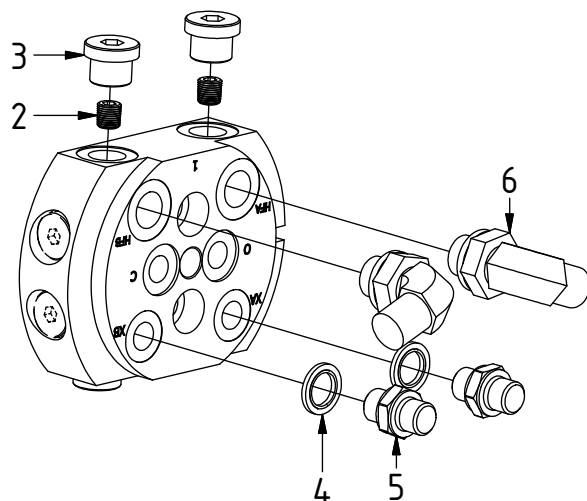

EC209 - Hydrema GR10

Standard

POS	DESCRIPTION	PART	QTY	COMMENTS
2	Plug 1/8"	711523	2	Loctite 5400
3	Plug 3/8"	711504	2	QTY: 4 for EC209 Without Extra
4	Washer GBR04 1/4	710702	14	QTY: 4 part of Grab adapter
5	Adapter 1/4"	710135	6	QTY: 4 part of Grab adapter
6	Adapter 3/8" 90°	710152	2	

POS in order of assembly

Without Extra:

Replaces POS.6