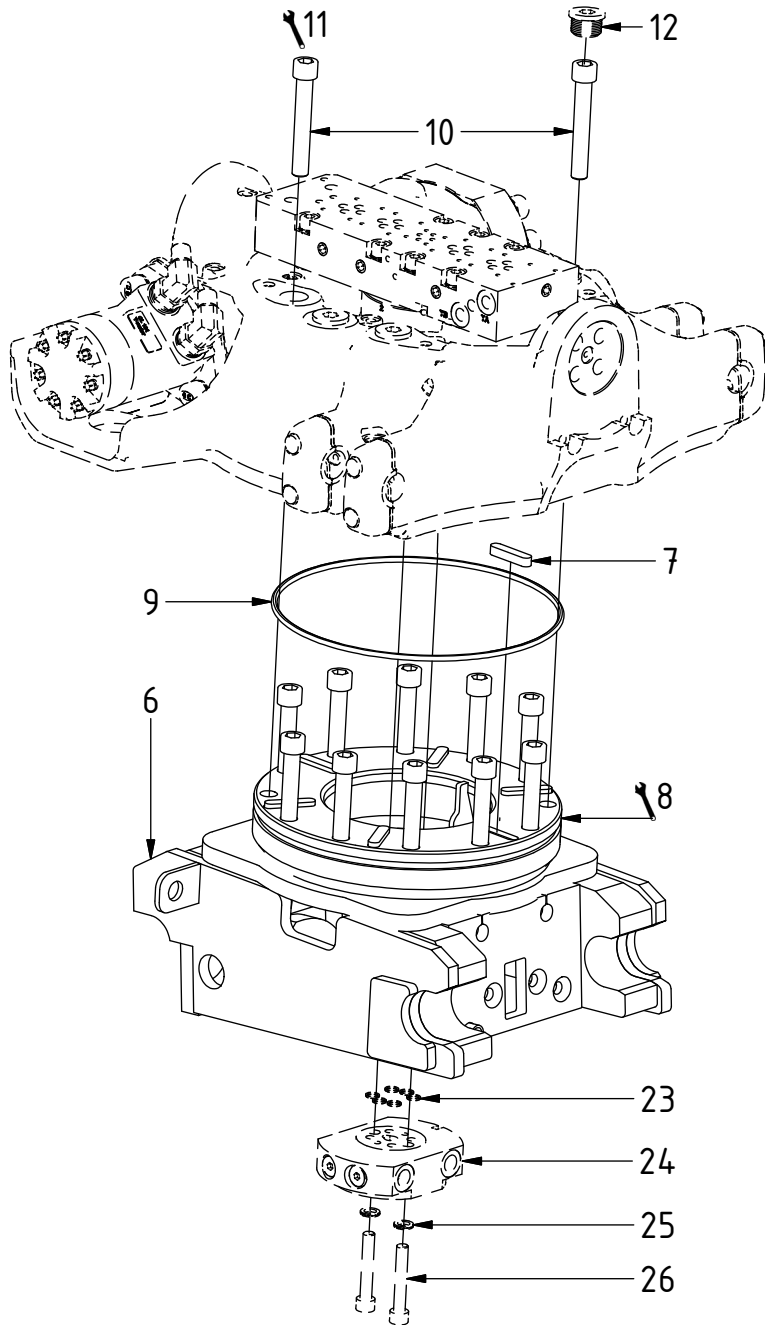

COVERSHEET

Planned document changes:

Briefly:

No planned changes.

Document changes:

Date:	Change:	Rev. after change:
2023-11-28	O-ring updated.	C
2018-08-31	Coversheet added.	B

EC209 - Hydrema

POS	DESCRIPTION	PART	QTY	COMMENTS
1	Plug Bsp 3/8"	711504	2	QTY: 4 for EC209 Without extra
2	Washer GBR04 1/4	710702	12	
3	Plug 1/4"	711505	4	
4	Washer GBR06 3/8	710703	4	
5	Adapter Bsp 3/8" male - male	710106	2	
6	Quick hitch Hydrema	1023521	1	
7	Feather Key	650101	6	
8	Grease the ring			
9	O-ring 24x2x5	7001663	1	
10	Screw MC6S 14x90 12.9 untreated	6000158	12	Torque: 217Nm
11	Torque tighten quick hitch to rotator frame, six holes. Rotate to access the remaining holes			
12	Pipe Plug M26x1,5	650409	6	Part of rotator frame assembly
23	O-ring 9,25x1,78	710901	6	Part of rotator frame assembly
24	Connection block EC209	1025502	1	Part of rotator frame assembly
25	Washer NL10	611041	2	Part of rotator frame assembly
26	Socket Head Screw 10x60	610460	2	Part of rotator frame assembly

Without Extra:

Replaces POS.4-5

POS	DESCRIPTION	PART	QTY	COMMENTS
2	Washer GBR04 1/4	710702	12	
4	Washer GBR06 3/8	710703	4	
5	Adapter Bsp 3/8" male - male	710106	2	
13	Hose Lock Long	742827	1	
14	Hose Lock Short	742826	1	
15	Dust protection 3/8"	790120	2	
16	Banjobolt 1/4"	710271	4	
17	Adapter 90° Bsp 3/8"	710216	2	
18	Hose Extra	742828	2	
19	Bulkhead adapter nut Bsp 3/8"	710252	2	
20	Bulkhead adapter Bsp 3/8"	710242	2	
21	Quick coupling 3/8" Bsp male	790113	2	
22	Dust protection 3/8"	790120	2	

EC209 - Hydrema

POS	DESCRIPTION	PART	QTY	COMMENTS
13	Hose Lock Long	742827	1	
14	Hose Lock Short	742826	1	
18	Hose Extra	742828	2	