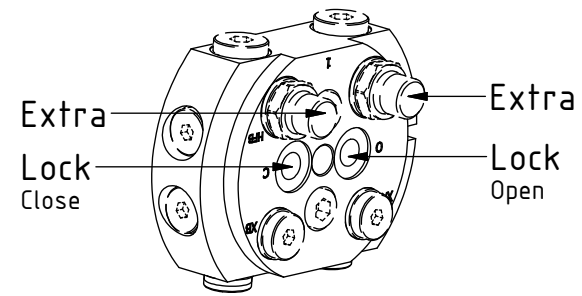

COVERSHEET

Planned document changes:

Briefly:

No planned changes.

Document changes:

Date:	Change:	Rev. after change:
2023-11-28	O-ring updated.	C
2018-08-31	Coversheet added.	B

EC209 - Hydrema

POS	DESCRIPTION	PART	QTY	COMMENTS
1	Plug Bsp 3/8"	711504	2	QTY: 4 for EC209 Without extra
2	Washer GBR04 1/4	710702	12	
3	Plug 1/4"	711505	4	
4	Washer GBR06 3/8	710703	4	
5	Adapter Bsp 3/8" male - male	710106	2	
6	Quick hitch Hydrema	1023521	1	
7	Feather Key	650101	6	
8	Grease the ring			
9	O-ring 24x2x5	7001663	1	
10	Screw MC6S 14x90 12.9 untreated	6000158	12	Torque: 217Nm
11	Torque tighten quick hitch to rotator frame, six holes. Rotate to access the remaining holes			
12	Pipe Plug M26x1,5	650409	6	Part of rotator frame assembly
23	O-ring 9,25x1,78	710901	6	Part of rotator frame assembly
24	Connection block EC209	1025502	1	Part of rotator frame assembly
25	Washer NL10	611041	2	Part of rotator frame assembly
26	Socket Head Screw 10x60	610460	2	Part of rotator frame assembly

Without Extra:

Replaces POS.4-5

POS	DESCRIPTION	PART	QTY	COMMENTS
2	Washer GBR04 1/4	710702	12	
4	Washer GBR06 3/8	710703	4	
5	Adapter Bsp 3/8" male - male	710106	2	
13	Hose Lock Long	742827	1	
14	Hose Lock Short	742826	1	
15	Dust protection 3/8"	790120	2	
16	Banjobolt 1/4"	710271	4	
17	Adapter 90° Bsp 3/8"	710216	2	
18	Hose Extra	742828	2	
19	Bulkhead adapter nut Bsp 3/8"	710252	2	
20	Bulkhead adapter Bsp 3/8"	710242	2	
21	Quick coupling 3/8" Bsp male	790113	2	
22	Dust protection 3/8"	790120	2	

EC209 - Hydrema

POS	DESCRIPTION	PART	QTY	COMMENTS
13	Hose Lock Long	742827	1	
14	Hose Lock Short	742826	1	
18	Hose Extra	742828	2	