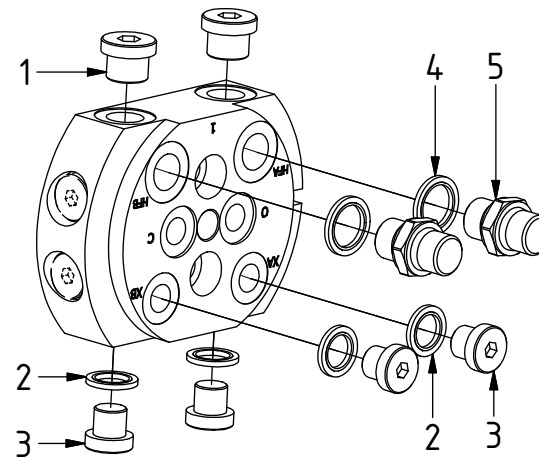

COVERSHEET

Planned document changes:

Briefly:

No planned changes.

Document changes:

Date:	Change:	Rev. after change:
2023-11-28	O-ring updated.	C
2018-08-31	Coversheet added.	B

EC209 - Hydrema

POS	DESCRIPTION	PART	QTY	COMMENTS
1	Plug Bsp 3/8"	711504	2	QTY: 4 for EC209 Without extra
2	Washer GBR04 1/4	710702	12	
3	Plug 1/4"	711505	4	
4	Washer GBR06 3/8	710703	4	
5	Adapter Bsp 3/8" male - male	710106	2	
6	Quick hitch Hydrema	1023521	1	
7	Feather Key	650101	6	
8	Grease the ring			
9	O-ring 24x2x5	7001663	1	
10	Screw MC6S 14x90 12.9 untreated	6000158	12	Torque: 217Nm
11	Torque tighten quick hitch to rotator frame, six holes. Rotate to access the remaining holes			
12	Pipe Plug M26x1,5	650409	6	Part of rotator frame assembly
23	O-ring 9,25x1,78	710901	6	Part of rotator frame assembly
24	Connection block EC209	1025502	1	Part of rotator frame assembly
25	Washer NL10	611041	2	Part of rotator frame assembly
26	Socket Head Screw 10x60	610460	2	Part of rotator frame assembly

Without Extra:

Replaces POS.4-5

POS	DESCRIPTION	PART	QTY	COMMENTS
2	Washer GBR04 1/4	710702	12	
4	Washer GBR06 3/8	710703	4	
5	Adapter Bsp 3/8" male - male	710106	2	
13	Hose Lock Long	742827	1	
14	Hose Lock Short	742826	1	
15	Dust protection 3/8"	790120	2	
16	Banjobolt 1/4"	710271	4	
17	Adapter 90° Bsp 3/8"	710216	2	
18	Hose Extra	742828	2	
19	Bulkhead adapter nut Bsp 3/8"	710252	2	
20	Bulkhead adapter Bsp 3/8"	710242	2	
21	Quick coupling 3/8" Bsp male	790113	2	
22	Dust protection 3/8"	790120	2	

EC209 - Hydrema

POS	DESCRIPTION	PART	QTY	COMMENTS
13	Hose Lock Long	742827	1	
14	Hose Lock Short	742826	1	
18	Hose Extra	742828	2	