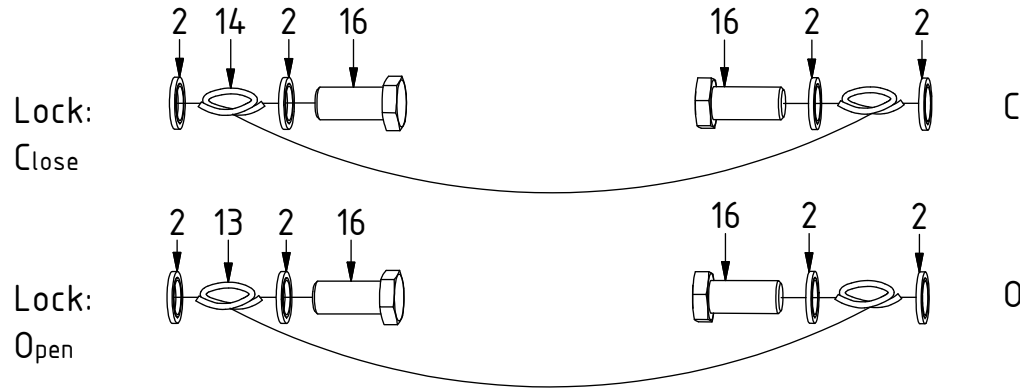

COVERSHEET

Planned document changes:

Briefly:

No planned changes.

Document changes:

Date:	Change:	Rev. after change:
2023-11-28	O-ring updated.	C
2018-08-31	Coversheet added.	B

EC209 - Hydrema

POS	DESCRIPTION	PART	QTY	COMMENTS
1	Plug Bsp 3/8"	711504	2	QTY: 4 for EC209 Without extra
2	Washer GBR04 1/4	710702	12	
3	Plug 1/4"	711505	4	
4	Washer GBR06 3/8	710703	4	
5	Adapter Bsp 3/8" male - male	710106	2	
6	Quick hitch Hydrema	1023521	1	
7	Feather Key	650101	6	
8	Grease the ring			
9	O-ring 24x2x5	7001663	1	
10	Screw MC6S 14x90 12.9 untreated	6000158	12	Torque: 217Nm
11	Torque tighten quick hitch to rotator frame, six holes. Rotate to access the remaining holes			
12	Pipe Plug M26x1,5	650409	6	Part of rotator frame assembly
23	O-ring 9,25x1,78	710901	6	Part of rotator frame assembly
24	Connection block EC209	1025502	1	Part of rotator frame assembly
25	Washer NL10	611041	2	Part of rotator frame assembly
26	Socket Head Screw 10x60	610460	2	Part of rotator frame assembly

Without Extra:

Replaces POS.4-5

POS	DESCRIPTION	PART	QTY	COMMENTS
2	Washer GBR04 1/4	710702	12	
4	Washer GBR06 3/8	710703	4	
5	Adapter Bsp 3/8" male - male	710106	2	
13	Hose Lock Long	742827	1	
14	Hose Lock Short	742826	1	
15	Dust protection 3/8"	790120	2	
16	Banjobolt 1/4"	710271	4	
17	Adapter 90° Bsp 3/8"	710216	2	
18	Hose Extra	742828	2	
19	Bulkhead adapter nut Bsp 3/8"	710252	2	
20	Bulkhead adapter Bsp 3/8"	710242	2	
21	Quick coupling 3/8" Bsp male	790113	2	
22	Dust protection 3/8"	790120	2	

EC209 - Hydrema

POS	DESCRIPTION	PART	QTY	COMMENTS
13	Hose Lock Long	742827	1	
14	Hose Lock Short	742826	1	
18	Hose Extra	742828	2	