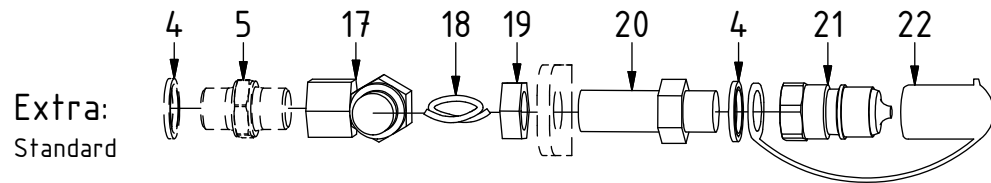

COVERSHEET

Planned document changes:

Briefly:

No planned changes.

Document changes:

Date:	Change:	Rev. after change:
2023-11-28	O-ring updated.	C
2018-08-31	Coversheet added.	B

EC209 - Hydrema

POS	DESCRIPTION	PART	QTY	COMMENTS
1	Plug Bsp 3/8"	711504	2	QTY: 4 for EC209 Without extra
2	Washer GBR04 1/4	710702	12	
3	Plug 1/4"	711505	4	
4	Washer GBR06 3/8	710703	4	
5	Adapter Bsp 3/8" male - male	710106	2	
6	Quick hitch Hydrema	1023521	1	
7	Feather Key	650101	6	
8	Grease the ring			
9	O-ring 24x2x5	7001663	1	
10	Screw MC6S 14x90 12.9 untreated	6000158	12	Torque: 217Nm
11	Torque tighten quick hitch to rotator frame, six holes. Rotate to access the remaining holes			
12	Pipe Plug M26x1,5	650409	6	Part of rotator frame assembly
23	O-ring 9,25x1,78	710901	6	Part of rotator frame assembly
24	Connection block EC209	1025502	1	Part of rotator frame assembly
25	Washer NL10	611041	2	Part of rotator frame assembly
26	Socket Head Screw 10x60	610460	2	Part of rotator frame assembly

Without Extra:

Replaces POS.4-5

POS	DESCRIPTION	PART	QTY	COMMENTS
2	Washer GBR04 1/4	710702	12	
4	Washer GBR06 3/8	710703	4	
5	Adapter Bsp 3/8" male - male	710106	2	
13	Hose Lock Long	742827	1	
14	Hose Lock Short	742826	1	
15	Dust protection 3/8"	790120	2	
16	Banjobolt 1/4"	710271	4	
17	Adapter 90° Bsp 3/8"	710216	2	
18	Hose Extra	742828	2	
19	Bulkhead adapter nut Bsp 3/8"	710252	2	
20	Bulkhead adapter Bsp 3/8"	710242	2	
21	Quick coupling 3/8" Bsp male	790113	2	
22	Dust protection 3/8"	790120	2	

EC209 - Hydrema

POS	DESCRIPTION	PART	QTY	COMMENTS
13	Hose Lock Long	742827	1	
14	Hose Lock Short	742826	1	
18	Hose Extra	742828	2	