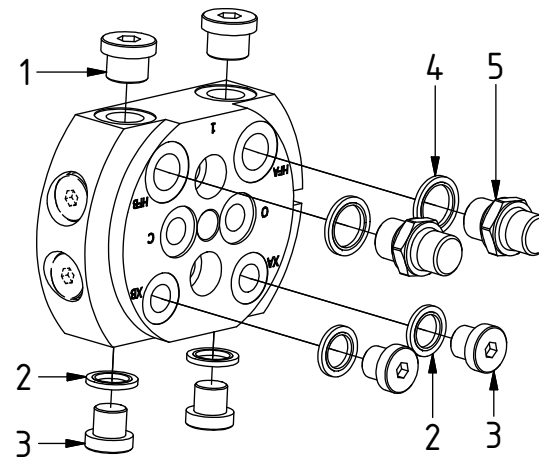

after change:

2018-08-31

Coversheet added.

B

EC209 - Hydrema

POS	DESCRIPTION	PART	QTY	COMMENTS
1	Plug Bsp 3/8"	711504	2	QTY: 4 for EC209 Without extra
2	Sealing washer 1/4"	710702	12	
3	Plug 1/4"	711505	4	
4	Sealing washer 3/8"	710703	4	
5	Adapter Bsp 3/8" male - male	710106	2	
6	Quick hitch Hydrema	1023521	1	
7	Feather Key	650101	6	
8	Grease the ring			
9	O-ring	710965	1	
10	Socket Head Screw 14 x 90	610510	12	Torque: 217Nm
11	Torque tighten quick hitch to rotator frame, six holes. Rotate to access the remaining holes			
12	Pipe Plug M26x1,5	650409	6	Part of rotator frame assembly
23	O-ring 9,25x1,78	710901	6	Part of rotator frame assembly
24	Connection block EC209	1025502	1	Part of rotator frame assembly
25	Washer NL10	611041	2	Part of rotator frame assembly
26	Socket Head Screw 10x60	610460	2	Part of rotator frame assembly

Without Extra:

Replaces POS.4-5

EC209 - Hydrema

POS	DESCRIPTION	PART	QTY	COMMENTS
2	Sealing washer 1/4"	710702	12	
4	Sealing washer 3/8"	710703	4	
5	Adapter Bsp 3/8" male - male	710106	2	
13	Hose Lock Long	742827	1	
14	Hose Lock Short	742826	1	
15	Dust protection 3/8"	790120	2	
16	Banjobolt 1/4"	710271	4	
17	Adapter 90° Bsp 3/8"	710216	2	
18	Hose Extra	742828	2	
19	Bulkhead adapter nut Bsp 3/8"	710252	2	
20	Bulkhead adapter Bsp 3/8"	710242	2	
21	Quick coupling 3/8" Bsp male	790113	2	
22	Dust protection 3/8"	790120	2	

EC209 - Hydrema

POS	DESCRIPTION	PART	QTY	COMMENTS
13	Hose Lock Long	742827	1	
14	Hose Lock Short	742826	1	
18	Hose Extra	742828	2	