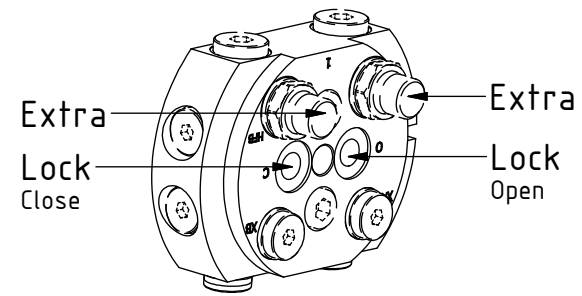

after change:

2018-08-31

Coversheet added.

B

EC209 - Hydrema

POS	DESCRIPTION	PART	QTY	COMMENTS
1	Plug Bsp 3/8"	711504	2	QTY: 4 for EC209 Without extra
2	Sealing washer 1/4"	710702	12	
3	Plug 1/4"	711505	4	
4	Sealing washer 3/8"	710703	4	
5	Adapter Bsp 3/8" male - male	710106	2	
6	Quick hitch Hydrema	1023521	1	
7	Feather Key	650101	6	
8	Grease the ring			
9	O-ring	710965	1	
10	Socket Head Screw 14 x 90	610510	12	Torque: 217Nm
11	Torque tighten quick hitch to rotator frame, six holes. Rotate to access the remaining holes			
12	Pipe Plug M26x1,5	650409	6	Part of rotator frame assembly
23	O-ring 9,25x1,78	710901	6	Part of rotator frame assembly
24	Connection block EC209	1025502	1	Part of rotator frame assembly
25	Washer NL10	611041	2	Part of rotator frame assembly
26	Socket Head Screw 10x60	610460	2	Part of rotator frame assembly

Without Extra:

Replaces POS.4-5

EC209 - Hydrema

POS	DESCRIPTION	PART	QTY	COMMENTS
2	Sealing washer 1/4"	710702	12	
4	Sealing washer 3/8"	710703	4	
5	Adapter Bsp 3/8" male - male	710106	2	
13	Hose Lock Long	742827	1	
14	Hose Lock Short	742826	1	
15	Dust protection 3/8"	790120	2	
16	Banjobolt 1/4"	710271	4	
17	Adapter 90° Bsp 3/8"	710216	2	
18	Hose Extra	742828	2	
19	Bulkhead adapter nut Bsp 3/8"	710252	2	
20	Bulkhead adapter Bsp 3/8"	710242	2	
21	Quick coupling 3/8" Bsp male	790113	2	
22	Dust protection 3/8"	790120	2	

EC209 - Hydrema

POS	DESCRIPTION	PART	QTY	COMMENTS
13	Hose Lock Long	742827	1	
14	Hose Lock Short	742826	1	
18	Hose Extra	742828	2	