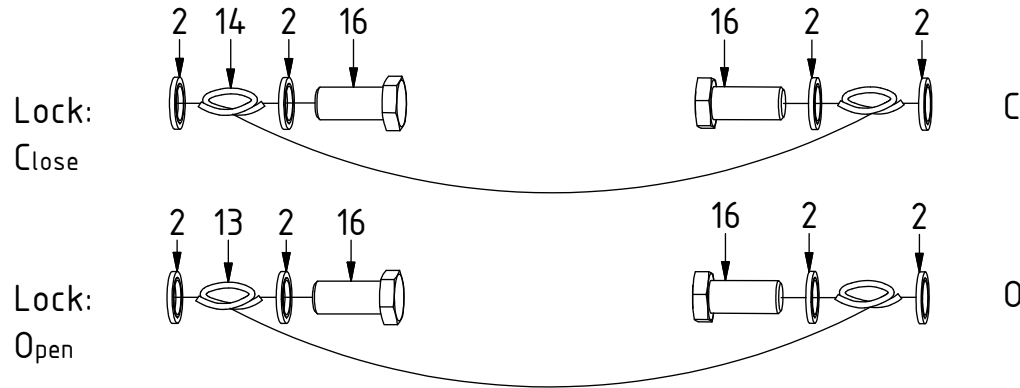

after change:

2018-08-31

Coversheet added.

B

EC209 - Hydrema

POS	DESCRIPTION	PART	QTY	COMMENTS
1	Plug Bsp 3/8"	711504	2	QTY: 4 for EC209 Without extra
2	Sealing washer 1/4"	710702	12	
3	Plug 1/4"	711505	4	
4	Sealing washer 3/8"	710703	4	
5	Adapter Bsp 3/8" male - male	710106	2	
6	Quick hitch Hydrema	1023521	1	
7	Feather Key	650101	6	
8	Grease the ring			
9	O-ring	710965	1	
10	Socket Head Screw 14 x 90	610510	12	Torque: 217Nm
11	Torque tighten quick hitch to rotator frame, six holes. Rotate to access the remaining holes			
12	Pipe Plug M26x1,5	650409	6	Part of rotator frame assembly
23	O-ring 9,25x1,78	710901	6	Part of rotator frame assembly
24	Connection block EC209	1025502	1	Part of rotator frame assembly
25	Washer NL10	611041	2	Part of rotator frame assembly
26	Socket Head Screw 10x60	610460	2	Part of rotator frame assembly

Without Extra:

Replaces POS.4-5

EC209 - Hydrema

POS	DESCRIPTION	PART	QTY	COMMENTS
2	Sealing washer 1/4"	710702	12	
4	Sealing washer 3/8"	710703	4	
5	Adapter Bsp 3/8" male - male	710106	2	
13	Hose Lock Long	742827	1	
14	Hose Lock Short	742826	1	
15	Dust protection 3/8"	790120	2	
16	Banjobolt 1/4"	710271	4	
17	Adapter 90° Bsp 3/8"	710216	2	
18	Hose Extra	742828	2	
19	Bulkhead adapter nut Bsp 3/8"	710252	2	
20	Bulkhead adapter Bsp 3/8"	710242	2	
21	Quick coupling 3/8" Bsp male	790113	2	
22	Dust protection 3/8"	790120	2	

EC209 - Hydrema

POS	DESCRIPTION	PART	QTY	COMMENTS
13	Hose Lock Long	742827	1	
14	Hose Lock Short	742826	1	
18	Hose Extra	742828	2	