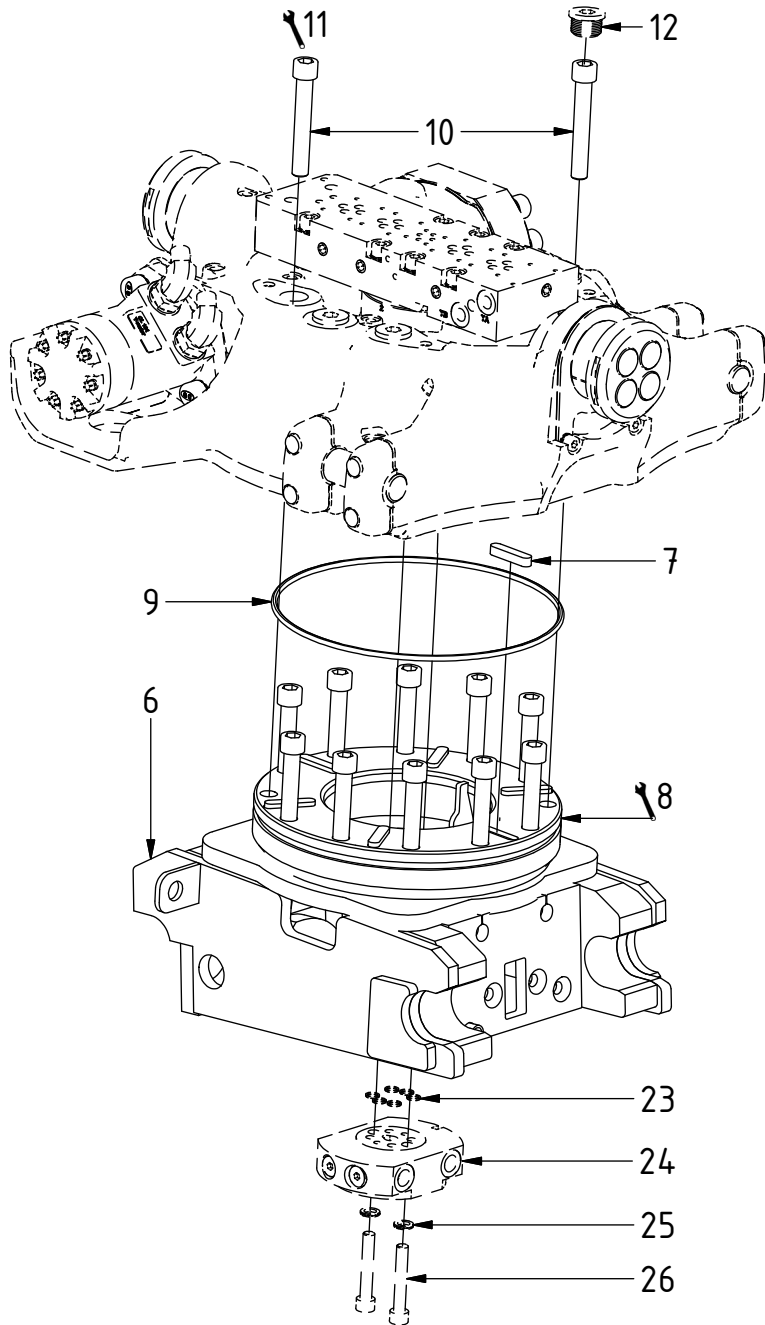

COVERSHEET

Planned document changes:

Briefly:

POS.9 replaced by 7001663.

Document changes:

Date:

Change:

Rev.

after change:

2018-08-31

Coversheet added.

B

EC209 - Hydrema

POS	DESCRIPTION	PART	QTY	COMMENTS
1	Plug Bsp 3/8"	711504	2	QTY: 4 for EC209 Without extra
2	Sealing washer 1/4"	710702	12	
3	Plug 1/4"	711505	4	
4	Sealing washer 3/8"	710703	4	
5	Adapter Bsp 3/8" male - male	710106	2	
6	Quick hitch Hydrema	1023521	1	
7	Feather Key	650101	6	
8	Grease the ring			
9	O-ring	710965	1	
10	Socket Head Screw 14 x 90	610510	12	Torque: 217Nm
11	Torque tighten quick hitch to rotator frame, six holes. Rotate to access the remaining holes			
12	Pipe Plug M26x1,5	650409	6	Part of rotator frame assembly
23	O-ring 9,25x1,78	710901	6	Part of rotator frame assembly
24	Connection block EC209	1025502	1	Part of rotator frame assembly
25	Washer NL10	611041	2	Part of rotator frame assembly
26	Socket Head Screw 10x60	610460	2	Part of rotator frame assembly

Without Extra:

Replaces POS.4-5

EC209 - Hydrema

POS	DESCRIPTION	PART	QTY	COMMENTS
2	Sealing washer 1/4"	710702	12	
4	Sealing washer 3/8"	710703	4	
5	Adapter Bsp 3/8" male - male	710106	2	
13	Hose Lock Long	742827	1	
14	Hose Lock Short	742826	1	
15	Dust protection 3/8"	790120	2	
16	Banjobolt 1/4"	710271	4	
17	Adapter 90° Bsp 3/8"	710216	2	
18	Hose Extra	742828	2	
19	Bulkhead adapter nut Bsp 3/8"	710252	2	
20	Bulkhead adapter Bsp 3/8"	710242	2	
21	Quick coupling 3/8" Bsp male	790113	2	
22	Dust protection 3/8"	790120	2	

EC209 - Hydrema

POS	DESCRIPTION	PART	QTY	COMMENTS
13	Hose Lock Long	742827	1	
14	Hose Lock Short	742826	1	
18	Hose Extra	742828	2	