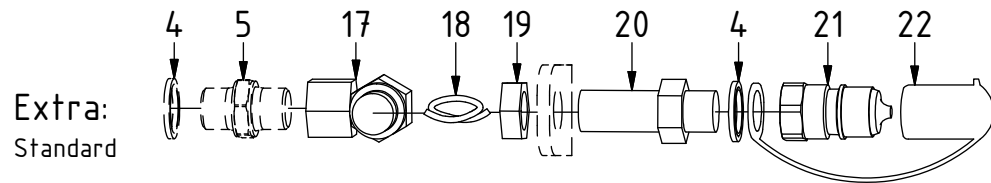

after change:

2018-08-31

Coversheet added.

B

EC209 - Hydrema

POS	DESCRIPTION	PART	QTY	COMMENTS
1	Plug Bsp 3/8"	711504	2	QTY: 4 for EC209 Without extra
2	Sealing washer 1/4"	710702	12	
3	Plug 1/4"	711505	4	
4	Sealing washer 3/8"	710703	4	
5	Adapter Bsp 3/8" male - male	710106	2	
6	Quick hitch Hydrema	1023521	1	
7	Feather Key	650101	6	
8	Grease the ring			
9	O-ring	710965	1	
10	Socket Head Screw 14 x 90	610510	12	Torque: 217Nm
11	Torque tighten quick hitch to rotator frame, six holes. Rotate to access the remaining holes			
12	Pipe Plug M26x1,5	650409	6	Part of rotator frame assembly
23	O-ring 9,25x1,78	710901	6	Part of rotator frame assembly
24	Connection block EC209	1025502	1	Part of rotator frame assembly
25	Washer NL10	611041	2	Part of rotator frame assembly
26	Socket Head Screw 10x60	610460	2	Part of rotator frame assembly

Without Extra:

Replaces POS.4-5

EC209 - Hydrema

POS	DESCRIPTION	PART	QTY	COMMENTS
2	Sealing washer 1/4"	710702	12	
4	Sealing washer 3/8"	710703	4	
5	Adapter Bsp 3/8" male - male	710106	2	
13	Hose Lock Long	742827	1	
14	Hose Lock Short	742826	1	
15	Dust protection 3/8"	790120	2	
16	Banjobolt 1/4"	710271	4	
17	Adapter 90° Bsp 3/8"	710216	2	
18	Hose Extra	742828	2	
19	Bulkhead adapter nut Bsp 3/8"	710252	2	
20	Bulkhead adapter Bsp 3/8"	710242	2	
21	Quick coupling 3/8" Bsp male	790113	2	
22	Dust protection 3/8"	790120	2	

EC209 - Hydrema

POS	DESCRIPTION	PART	QTY	COMMENTS
13	Hose Lock Long	742827	1	
14	Hose Lock Short	742826	1	
18	Hose Extra	742828	2	