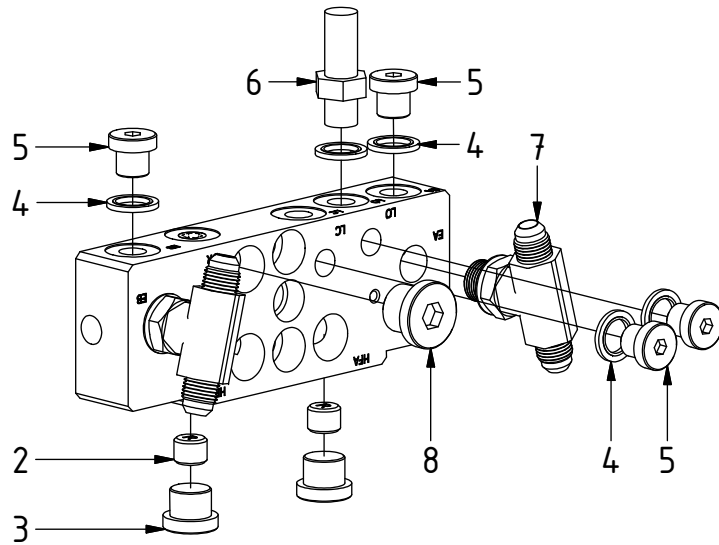

EC226 - S1 GR20 ECHF

POS	DESCRIPTION	PART	QTY	COMMENTS
1	See p.3 connection block config.			
9	Assemble break support			See separate instruction
10	Quick hitch S1 GR20 ECHF Complete	1033303	1	Grab adapter included
11	Grease the ring			
12	O-ring 319,3x5,7	710908	1	
13	Feather Key	650102	6	
14	Socket Head Screw 20x90	610556	18	Torque: 64.9Nm
15	Torque tighten quick hitch to rotator frame, six holes. Rotate to access the remaining holes			
16	Pipe plug M36x2	650408	6	Part of rotator frame assembly
29	O-ring 6,07x1,78	712422	2	Part of rotator frame assembly
30	O-ring 15,6x1,78	710912	1	Part of rotator frame assembly
31	O-ring 12,42x1,78	710973	4	Part of rotator frame assembly
32	Connection block ECHF	1028391	1	Part of rotator frame assembly
33	O-ring 20,35x1,78 70 shore	710974	2	
34	Connection 3/4" ECHF S1	1031024	1	
35	Socket Head Screw 5x60	610409	2	
36	Washer NL10	611041	2	Part of rotator frame assembly
37	Socket Head Screw 10x50	610457	1	Part of rotator frame assembly
38	Socket Head Screw 10x90	610465	1	

EC226 - S1 GR20 ECHF

POS	DESCRIPTION	PART	QTY	COMMENTS
2	Pipe plug 1/4"	711508	2	Loctite 5400
3	Plug 3/8"	711504	2	
4	Sealing washer 1/4"	710702	14	QTY: 4 part of Grab adapter
5	Plug 1/4"	711505	4	
6	Bulkhead adapter 1/4"	710240	1	
7	Adapter "T" 403-04-06	712224	2	
8	Plug 1/2"	711500	1	

POS in order of assembly

EC226 - S1 GR20 ECHF

POS in order of assembly

POS	DESCRIPTION	PART	QTY	COMMENTS
4	Sealing washer 1/4"	710702	14	QTY: 4 part of Grab adapter
6	Bulkhead adapter 1/4"	710240	1	
7	Adapter "T" 403-04-06	712224	2	
17	Banjobolt 1/4"	710271	3	
18	Hose Lock Close	7000056	1	
19	Hose Lock Open	7000096	1	
20	Hose kit - Grab	7000071	1	(POS.21-22 included)
21	Hose Grab Long	7000058	2	
22	Hose Grab Short	7000057	2	
23	Adapter 1/4"	710135	4	Part of Grab adapter
24	Sealing washer 3/4"	710706	4	
25	Adapter Bsp 3/4" male - male	710126	2	
26	Adapter 45° 3/4" male - female	712217	2	
27	Quick coupling 3/4"	790193	2	
28	Dust protection 3/4"	790195	2	