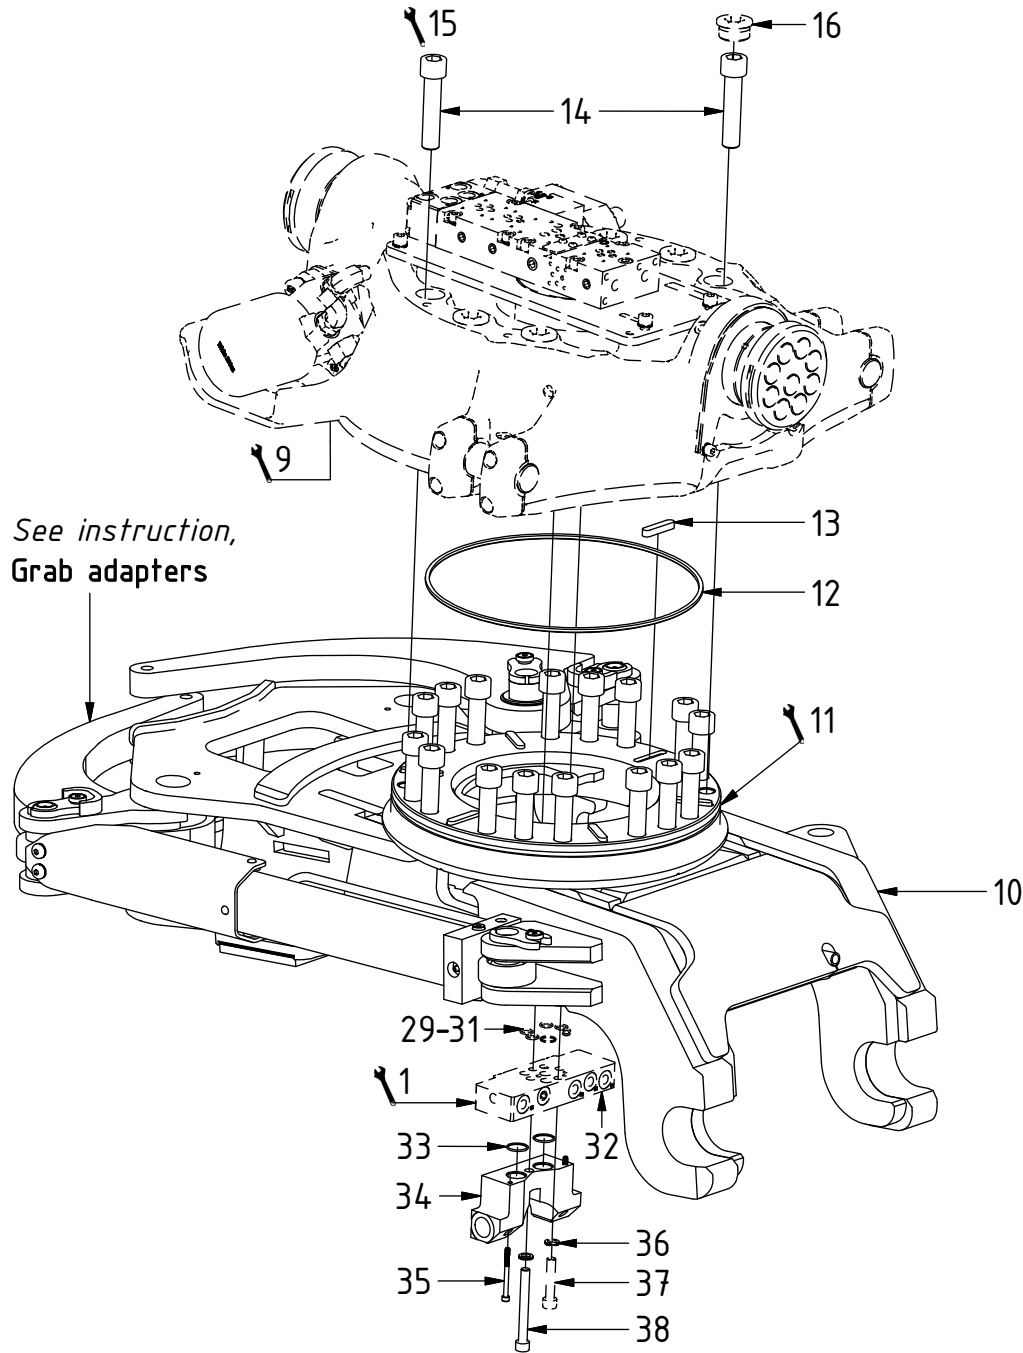

EC226 - S1 GR20 ECHF

POS	DESCRIPTION	PART	QTY	COMMENTS
1	See p.3 connection block config.			
9	Assemble break support			See separate instruction
10	Quick hitch S1 GR20 ECHF Complete	1033303	1	Grab adapter included
11	Grease the ring			
12	O-ring 319,3x5,7	710908	1	
13	Feather Key	650102	6	
14	Socket Head Screw 20x90	610556	18	Torque: 64.9Nm
15	Torque tighten quick hitch to rotator frame, six holes. Rotate to access the remaining holes			
16	Pipe plug M36x2	650408	6	Part of rotator frame assembly
29	O-ring 6,07x1,78	712422	2	Part of rotator frame assembly
30	O-ring 15,6x1,78	710912	1	Part of rotator frame assembly
31	O-ring 12,42x1,78	710973	4	Part of rotator frame assembly
32	Connection block ECHF	1028391	1	Part of rotator frame assembly
33	O-ring 20,35x1,78 70 shore	710974	2	
34	Connection 3/4" ECHF S1	1031024	1	
35	Socket Head Screw 5x60	610409	2	
36	Washer NL10	611041	2	Part of rotator frame assembly
37	Socket Head Screw 10x50	610457	1	Part of rotator frame assembly
38	Socket Head Screw 10x90	610465	1	

EC226 - S1 GR20 ECHF

POS	DESCRIPTION	PART	QTY	COMMENTS
2	Pipe plug 1/4"	711508	2	Loctite 5400
3	Plug 3/8"	711504	2	
4	Sealing washer 1/4"	710702	14	QTY: 4 part of Grab adapter
5	Plug 1/4"	711505	4	
6	Bulkhead adapter 1/4"	710240	1	
7	Adapter "T" 403-04-06	712224	2	
8	Plug 1/2"	711500	1	

POS in order of assembly

EC226 - S1 GR20 ECHF

POS in order of assembly

POS	DESCRIPTION	PART	QTY	COMMENTS
4	Sealing washer 1/4"	710702	14	QTY: 4 part of Grab adapter
6	Bulkhead adapter 1/4"	710240	1	
7	Adapter "T" 403-04-06	712224	2	
17	Banjobolt 1/4"	710271	3	
18	Hose Lock Close	7000056	1	
19	Hose Lock Open	7000096	1	
20	Hose kit - Grab	7000071	1	(POS.21-22 included)
21	Hose Grab Long	7000058	2	
22	Hose Grab Short	7000057	2	
23	Adapter 1/4"	710135	4	Part of Grab adapter
24	Sealing washer 3/4"	710706	4	
25	Adapter Bsp 3/4" male - male	710126	2	
26	Adapter 45° 3/4" male - female	712217	2	
27	Quick coupling 3/4"	790193	2	
28	Dust protection 3/4"	790195	2	