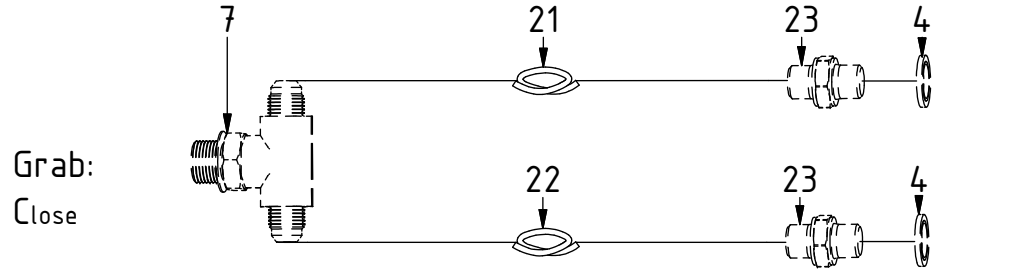

EC226 - S1 GR20 ECHF

POS	DESCRIPTION	PART	QTY	COMMENTS
1	See p.3 connection block config.			
9	Assemble break support			See separate instruction
10	Quick hitch S1 GR20 ECHF Complete	1033303	1	Grab adapter included
11	Grease the ring			
12	O-ring 319,3x5,7	710908	1	
13	Feather Key	650102	6	
14	Socket Head Screw 20x90	610556	18	Torque: 64.9Nm
15	Torque tighten quick hitch to rotator frame, six holes. Rotate to access the remaining holes			
16	Pipe plug M36x2	650408	6	Part of rotator frame assembly
29	O-ring 6,07x1,78	712422	2	Part of rotator frame assembly
30	O-ring 15,6x1,78	710912	1	Part of rotator frame assembly
31	O-ring 12,42x1,78	710973	4	Part of rotator frame assembly
32	Connection block ECHF	1028391	1	Part of rotator frame assembly
33	O-ring 20,35x1,78 70 shore	710974	2	
34	Connection 3/4" ECHF S1	1031024	1	
35	Socket Head Screw 5x60	610409	2	
36	Washer NL10	611041	2	Part of rotator frame assembly
37	Socket Head Screw 10x50	610457	1	Part of rotator frame assembly
38	Socket Head Screw 10x90	610465	1	

EC226 - S1 GR20 ECHF

POS	DESCRIPTION	PART	QTY	COMMENTS
2	Pipe plug 1/4"	711508	2	Loctite 5400
3	Plug 3/8"	711504	2	
4	Sealing washer 1/4"	710702	14	QTY: 4 part of Grab adapter
5	Plug 1/4"	711505	4	
6	Bulkhead adapter 1/4"	710240	1	
7	Adapter "T" 403-04-06	712224	2	
8	Plug 1/2"	711500	1	

POS in order of assembly

EC226 - S1 GR20 ECHF

POS in order of assembly

POS	DESCRIPTION	PART	QTY	COMMENTS
4	Sealing washer 1/4"	710702	14	QTY: 4 part of Grab adapter
6	Bulkhead adapter 1/4"	710240	1	
7	Adapter "T" 403-04-06	712224	2	
17	Banjobolt 1/4"	710271	3	
18	Hose Lock Close	7000056	1	
19	Hose Lock Open	7000096	1	
20	Hose kit - Grab	7000071	1	(POS.21-22 included)
21	Hose Grab Long	7000058	2	
22	Hose Grab Short	7000057	2	
23	Adapter 1/4"	710135	4	Part of Grab adapter
24	Sealing washer 3/4"	710706	4	
25	Adapter Bsp 3/4" male - male	710126	2	
26	Adapter 45° 3/4" male - female	712217	2	
27	Quick coupling 3/4"	790193	2	
28	Dust protection 3/4"	790195	2	