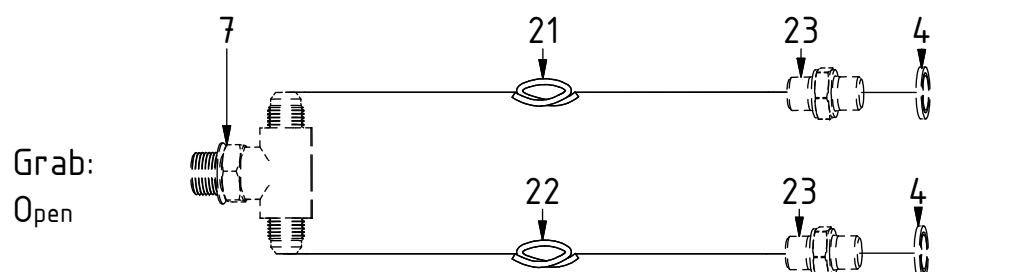

EC226 - S1 GR20 ECHF

POS	DESCRIPTION	PART	QTY	COMMENTS
1	See p.3 connection block config.			
9	Assemble break support			See separate instruction
10	Quick hitch S1 GR20 ECHF Complete	1033303	1	Grab adapter included
11	Grease the ring			
12	O-ring 319,3x5,7	710908	1	
13	Feather Key	650102	6	
14	Socket Head Screw 20x90	610556	18	Torque: 64.9Nm
15	Torque tighten quick hitch to rotator frame, six holes. Rotate to access the remaining holes			
16	Pipe plug M36x2	650408	6	Part of rotator frame assembly
29	O-ring 6,07x1,78	712422	2	Part of rotator frame assembly
30	O-ring 15,6x1,78	710912	1	Part of rotator frame assembly
31	O-ring 12,42x1,78	710973	4	Part of rotator frame assembly
32	Connection block ECHF	1028391	1	Part of rotator frame assembly
33	O-ring 20,35x1,78 70 shore	710974	2	
34	Connection 3/4" ECHF S1	1031024	1	
35	Socket Head Screw 5x60	610409	2	
36	Washer NL10	611041	2	Part of rotator frame assembly
37	Socket Head Screw 10x50	610457	1	Part of rotator frame assembly
38	Socket Head Screw 10x90	610465	1	

EC226 - S1 GR20 ECHF

POS	DESCRIPTION	PART	QTY	COMMENTS
2	Pipe plug 1/4"	711508	2	Loctite 5400
3	Plug 3/8"	711504	2	
4	Sealing washer 1/4"	710702	14	QTY: 4 part of Grab adapter
5	Plug 1/4"	711505	4	
6	Bulkhead adapter 1/4"	710240	1	
7	Adapter "T" 403-04-06	712224	2	
8	Plug 1/2"	711500	1	

POS in order of assembly

EC226 - S1 GR20 ECHF

POS in order of assembly

POS	DESCRIPTION	PART	QTY	COMMENTS
4	Sealing washer 1/4"	710702	14	QTY: 4 part of Grab adapter
6	Bulkhead adapter 1/4"	710240	1	
7	Adapter "T" 403-04-06	712224	2	
17	Banjobolt 1/4"	710271	3	
18	Hose Lock Close	7000056	1	
19	Hose Lock Open	7000096	1	
20	Hose kit - Grab	7000071	1	(POS.21-22 included)
21	Hose Grab Long	7000058	2	
22	Hose Grab Short	7000057	2	
23	Adapter 1/4"	710135	4	Part of Grab adapter
24	Sealing washer 3/4"	710706	4	
25	Adapter Bsp 3/4" male - male	710126	2	
26	Adapter 45° 3/4" male - female	712217	2	
27	Quick coupling 3/4"	790193	2	
28	Dust protection 3/4"	790195	2	