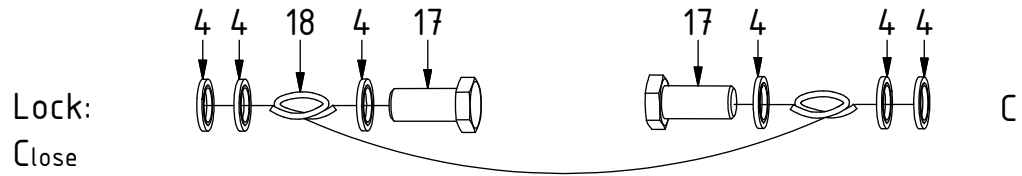

EC226 - S1 GR20 ECHF

POS	DESCRIPTION	PART	QTY	COMMENTS
1	See p.3 connection block config.			
9	Assemble break support			See separate instruction
10	Quick hitch S1 GR20 ECHF Complete	1033303	1	Grab adapter included
11	Grease the ring			
12	O-ring 319,3x5,7	710908	1	
13	Feather Key	650102	6	
14	Socket Head Screw 20x90	610556	18	Torque: 64.9Nm
15	Torque tighten quick hitch to rotator frame, six holes. Rotate to access the remaining holes			
16	Pipe plug M36x2	650408	6	Part of rotator frame assembly
29	O-ring 6,07x1,78	712422	2	Part of rotator frame assembly
30	O-ring 15,6x1,78	710912	1	Part of rotator frame assembly
31	O-ring 12,42x1,78	710973	4	Part of rotator frame assembly
32	Connection block ECHF	1028391	1	Part of rotator frame assembly
33	O-ring 20,35x1,78 70 shore	710974	2	
34	Connection 3/4" ECHF S1	1031024	1	
35	Socket Head Screw 5x60	610409	2	
36	Washer NL10	611041	2	Part of rotator frame assembly
37	Socket Head Screw 10x50	610457	1	Part of rotator frame assembly
38	Socket Head Screw 10x90	610465	1	

EC226 - S1 GR20 ECHF

POS	DESCRIPTION	PART	QTY	COMMENTS
2	Pipe plug 1/4"	711508	2	Loctite 5400
3	Plug 3/8"	711504	2	
4	Sealing washer 1/4"	710702	14	QTY: 4 part of Grab adapter
5	Plug 1/4"	711505	4	
6	Bulkhead adapter 1/4"	710240	1	
7	Adapter "T" 403-04-06	712224	2	
8	Plug 1/2"	711500	1	

POS in order of assembly

EC226 - S1 GR20 ECHF

POS in order of assembly

POS	DESCRIPTION	PART	QTY	COMMENTS
4	Sealing washer 1/4"	710702	14	QTY: 4 part of Grab adapter
6	Bulkhead adapter 1/4"	710240	1	
7	Adapter "T" 403-04-06	712224	2	
17	Banjobolt 1/4"	710271	3	
18	Hose Lock Close	7000056	1	
19	Hose Lock Open	7000096	1	
20	Hose kit - Grab	7000071	1	(POS.21-22 included)
21	Hose Grab Long	7000058	2	
22	Hose Grab Short	7000057	2	
23	Adapter 1/4"	710135	4	Part of Grab adapter
24	Sealing washer 3/4"	710706	4	
25	Adapter Bsp 3/4" male - male	710126	2	
26	Adapter 45° 3/4" male - female	712217	2	
27	Quick coupling 3/4"	790193	2	
28	Dust protection 3/4"	790195	2	