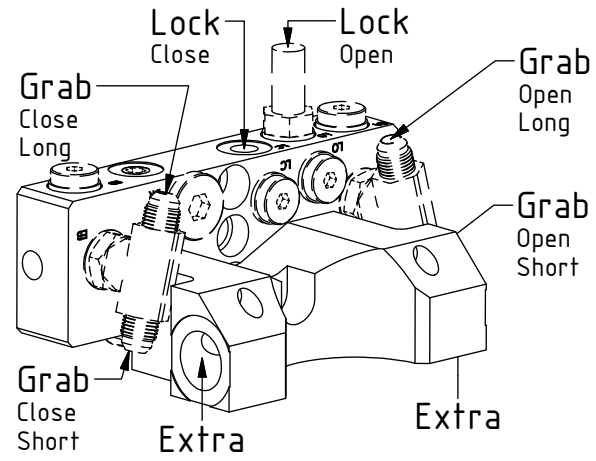

EC226 - S1 GR20 ECHF

POS	DESCRIPTION	PART	QTY	COMMENTS
1	See p.3 connection block config.			
9	Assemble break support			See separate instruction
10	Quick hitch S1 GR20 ECHF Complete	1033303	1	Grab adapter included
11	Grease the ring			
12	O-ring 319,3x5,7	710908	1	
13	Feather Key	650102	6	
14	Socket Head Screw 20x90	610556	18	Torque: 64.9Nm
15	Torque tighten quick hitch to rotator frame, six holes. Rotate to access the remaining holes			
16	Pipe plug M36x2	650408	6	Part of rotator frame assembly
29	O-ring 6,07x1,78	712422	2	Part of rotator frame assembly
30	O-ring 15,6x1,78	710912	1	Part of rotator frame assembly
31	O-ring 12,42x1,78	710973	4	Part of rotator frame assembly
32	Connection block ECHF	1028391	1	Part of rotator frame assembly
33	O-ring 20,35x1,78 70 shore	710974	2	
34	Connection 3/4" ECHF S1	1031024	1	
35	Socket Head Screw 5x60	610409	2	
36	Washer NL10	611041	2	Part of rotator frame assembly
37	Socket Head Screw 10x50	610457	1	Part of rotator frame assembly
38	Socket Head Screw 10x90	610465	1	

POS in order of assembly

EC226 - S1 GR20 ECHF

POS in order of assembly

POS	DESCRIPTION	PART	QTY	COMMENTS
4	Sealing washer 1/4"	710702	14	QTY: 4 part of Grab adapter
6	Bulkhead adapter 1/4"	710240	1	
7	Adapter "T" 403-04-06	712224	2	
17	Banjobolt 1/4"	710271	3	
18	Hose Lock Close	7000056	1	
19	Hose Lock Open	7000096	1	
20	Hose kit - Grab	7000071	1	(POS.21-22 included)
21	Hose Grab Long	7000058	2	
22	Hose Grab Short	7000057	2	
23	Adapter 1/4"	710135	4	Part of Grab adapter
24	Sealing washer 3/4"	710706	4	
25	Adapter Bsp 3/4" male - male	710126	2	
26	Adapter 45° 3/4" male - female	712217	2	
27	Quick coupling 3/4"	790193	2	
28	Dust protection 3/4"	790195	2	

EC226 - S1 GR20 ECHF

POS	DESCRIPTION	PART	QTY	COMMENTS
18	Hose Lock Close	7000056	1	
19	Hose Lock Open	7000096	1	
20	Hose kit - Grab	7000071	1	(POS.21-22 included)
21	Hose Grab Long	7000058	2	
22	Hose Grab Short	7000057	2	