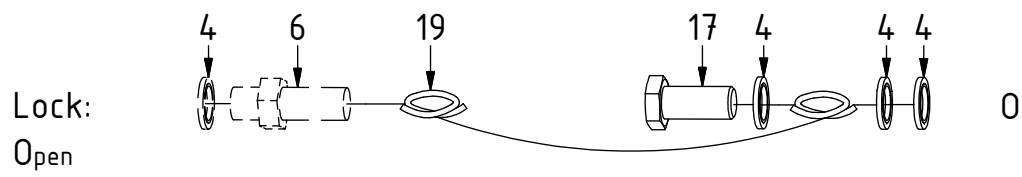

EC226 - S1 GR20 ECHF

POS	DESCRIPTION	PART	QTY	COMMENTS
1	See p.3 connection block config.			
9	Assemble break support			See separate instruction
10	Quick hitch S1 GR20 ECHF Complete	1033303	1	Grab adapter included
11	Grease the ring			
12	O-ring 319,3x5,7	710908	1	
13	Feather Key	650102	6	
14	Socket Head Screw 20x90	610556	18	Torque: 64.9Nm
15	Torque tighten quick hitch to rotator frame, six holes. Rotate to access the remaining holes			
16	Pipe plug M36x2	650408	6	Part of rotator frame assembly
29	O-ring 6,07x1,78	712422	2	Part of rotator frame assembly
30	O-ring 15,6x1,78	710912	1	Part of rotator frame assembly
31	O-ring 12,42x1,78	710973	4	Part of rotator frame assembly
32	Connection block ECHF	1028391	1	Part of rotator frame assembly
33	O-ring 20,35x1,78 70 shore	710974	2	
34	Connection 3/4" ECHF S1	1031024	1	
35	Socket Head Screw 5x60	610409	2	
36	Washer NL10	611041	2	Part of rotator frame assembly
37	Socket Head Screw 10x50	610457	1	Part of rotator frame assembly
38	Socket Head Screw 10x90	610465	1	

EC226 - S1 GR20 ECHF

POS	DESCRIPTION	PART	QTY	COMMENTS
2	Pipe plug 1/4"	711508	2	Loctite 5400
3	Plug 3/8"	711504	2	
4	Sealing washer 1/4"	710702	14	QTY: 4 part of Grab adapter
5	Plug 1/4"	711505	4	
6	Bulkhead adapter 1/4"	710240	1	
7	Adapter "T" 403-04-06	712224	2	
8	Plug 1/2"	711500	1	

POS in order of assembly

EC226 - S1 GR20 ECHF

POS in order of assembly

POS	DESCRIPTION	PART	QTY	COMMENTS
4	Sealing washer 1/4"	710702	14	QTY: 4 part of Grab adapter
6	Bulkhead adapter 1/4"	710240	1	
7	Adapter "T" 403-04-06	712224	2	
17	Banjobolt 1/4"	710271	3	
18	Hose Lock Close	7000056	1	
19	Hose Lock Open	7000096	1	
20	Hose kit - Grab	7000071	1	(POS.21-22 included)
21	Hose Grab Long	7000058	2	
22	Hose Grab Short	7000057	2	
23	Adapter 1/4"	710135	4	Part of Grab adapter
24	Sealing washer 3/4"	710706	4	
25	Adapter Bsp 3/4" male - male	710126	2	
26	Adapter 45° 3/4" male - female	712217	2	
27	Quick coupling 3/4"	790193	2	
28	Dust protection 3/4"	790195	2	