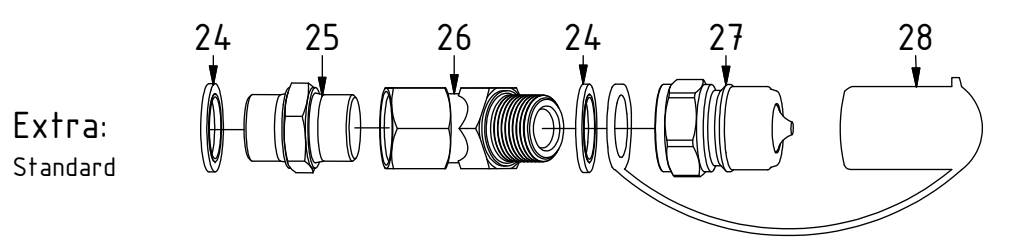

EC226 - S1 GR20 ECHF

POS	DESCRIPTION	PART	QTY	COMMENTS
1	See p.3 connection block config.			
9	Assemble break support			See separate instruction
10	Quick hitch S1 GR20 ECHF Complete	1033303	1	Grab adapter included
11	Grease the ring			
12	O-ring 319,3x5,7	710908	1	
13	Feather Key	650102	6	
14	Socket Head Screw 20x90	610556	18	Torque: 64.9Nm
15	Torque tighten quick hitch to rotator frame, six holes. Rotate to access the remaining holes			
16	Pipe plug M36x2	650408	6	Part of rotator frame assembly
29	O-ring 6,07x1,78	712422	2	Part of rotator frame assembly
30	O-ring 15,6x1,78	710912	1	Part of rotator frame assembly
31	O-ring 12,42x1,78	710973	4	Part of rotator frame assembly
32	Connection block ECHF	1028391	1	Part of rotator frame assembly
33	O-ring 20,35x1,78 70 shore	710974	2	
34	Connection 3/4" ECHF S1	1031024	1	
35	Socket Head Screw 5x60	610409	2	
36	Washer NL10	611041	2	Part of rotator frame assembly
37	Socket Head Screw 10x50	610457	1	Part of rotator frame assembly
38	Socket Head Screw 10x90	610465	1	

EC226 - S1 GR20 ECHF

POS	DESCRIPTION	PART	QTY	COMMENTS
2	Pipe plug 1/4"	711508	2	Loctite 5400
3	Plug 3/8"	711504	2	
4	Sealing washer 1/4"	710702	14	QTY: 4 part of Grab adapter
5	Plug 1/4"	711505	4	
6	Bulkhead adapter 1/4"	710240	1	
7	Adapter "T" 403-04-06	712224	2	
8	Plug 1/2"	711500	1	

POS in order of assembly

EC226 - S1 GR20 ECHF

POS in order of assembly

POS	DESCRIPTION	PART	QTY	COMMENTS
4	Sealing washer 1/4"	710702	14	QTY: 4 part of Grab adapter
6	Bulkhead adapter 1/4"	710240	1	
7	Adapter "T" 403-04-06	712224	2	
17	Banjobolt 1/4"	710271	3	
18	Hose Lock Close	7000056	1	
19	Hose Lock Open	7000096	1	
20	Hose kit - Grab	7000071	1	(POS.21-22 included)
21	Hose Grab Long	7000058	2	
22	Hose Grab Short	7000057	2	
23	Adapter 1/4"	710135	4	Part of Grab adapter
24	Sealing washer 3/4"	710706	4	
25	Adapter Bsp 3/4" male - male	710126	2	
26	Adapter 45° 3/4" male - female	712217	2	
27	Quick coupling 3/4"	790193	2	
28	Dust protection 3/4"	790195	2	