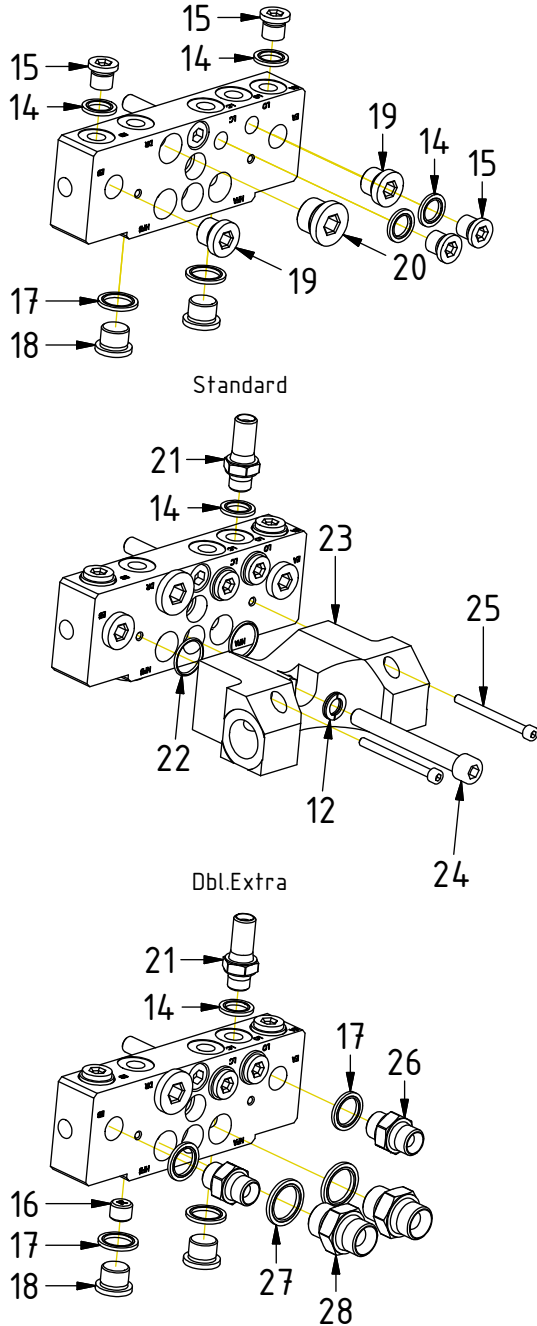

*Readers note:*

Indicates instruction.

Represents Hose.

Dashed lines for overview, mounts  
on other pages/assemblies.

# EC226 ECHF - Hitch S1

POS	DESCRIPTION	PART	QTY	COMMENTS
1	Hitch S1 EC226 ECHF	1031519	1	
2	Grease the ring			
3	O-ring 319,3x5,7	710908	1	
4	Feather Key	650102	6	
5	Screw MC6S M20x90 12.9	610556	18	Torque: 649Nm
6	Torque tighten rotator frame to hitch. Rotate to access all holes			
7	RP M36x2 Din 908 Sv,krom	650408	6	Part of rotator frame
8	O-ring 6,07x1,78	710912	1	Part of rotator frame
9	O-ring 12,42x1,78	710973	4	Part of rotator frame
10	O-ring 15,6x1,78	712422	2	Part of rotator frame
11	Connection block ECHF	1028391	1	Part of rotator frame
12	Washer NL 10mm	611041	2	Part of rotator frame
13	Screw MC6S M10x50 12.9 ZFSLH	611515	1	Part of rotator frame
				QTY: 2 for Dbl.Extra

POS in order of assembly

POS	DESCRIPTION	PART	QTY	COMMENTS
12	Washer NL 10mm	611041	2	Part of rotator frame
14	Washer GBR04 1/4	710702	13	
15	Plug 153-04 (1/4")	711505	4	
16	Pipe plug 1/4"	711508	2	Loxreal 58-12
17	Washer GBR06 3/8	710703	8	
18	DIN 908 - G 0,375 A	7001657	2	
19	Plug 70125-06 (3/8")	711504	2	
20	Plug 70125-08 (1/2")	711500	1	
21	Adapter 1260-04-04 (1/4")	710240	1	
22	O-ring NBR 70	710974	2	
23	Connection 3/4" ECHF S1	1031024	1	
24	Screw MC6S M10x90 12.9 ZFSL	6000153	1	
25	Screw MC6S M5x60 12.9	610409	2	
26	Adapter 136-06-06 (3/8")	710106	2	
27	Washer GBR08 1/2	710704	8	
28	Adapter 136-08-08 (1/2")	710108	2	