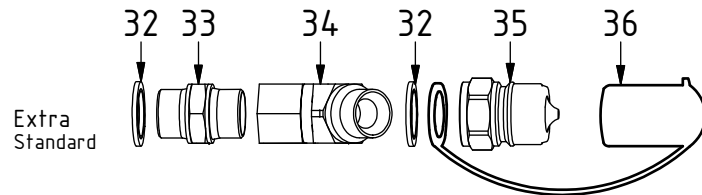

POS	DESCRIPTION	PART	QTY	COMMENTS
14	Washer GBR04 1/4	710702	13	
21	Adapter 1260-04-04 (1/4")	710240	1	
29	Hose Lock Short	7000056	1	
30	Hose Lock Long	7000096	1	
31	Banjo bolt 4451-04 (1/4")	710271	3	
32	Washer GBR12 3/4	710706	4	
33	Adapter 136-12-12 (3/4")	710126	2	
34	Adapter 45-12-12 45° (3/4")	712217	2	
35	Quick coupling 3/4"	790193	2	
36	Dust Protection 3/4"	790195	2	
37	Plug 70125-12 (3/4")	711532	2	For "Without Extra"
38	Adapter 488-08-08 90° (1/2")	712209	2	
39	Adapter 234-08-04	710232	4	
40	Quick coupling 1/2"	790115	2	
41	Dust Protection 1/2"	790121	2	
42	Adapter 488-06-06 90° (3/8")	710165	2	
43	Adapter 236-06-06	710131	2	
44	Quick coupling 3/8"	790113	2	
45	Dust Protection 3/8"	790120	2	

POS in order of assembly