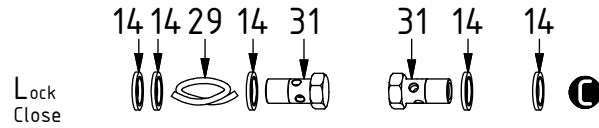

POS	DESCRIPTION	PART	QTY	COMMENTS
14	Washer GBR04 1/4	710702	13	
21	Adapter 1260-04-04 (1/4")	710240	1	
29	Hose Lock Short	7000056	1	
30	Hose Lock Long	7000096	1	
31	Banjo bolt 4451-04 (1/4")	710271	3	
32	Washer GBR12 3/4	710706	4	
33	Adapter 136-12-12 (3/4")	710126	2	
34	Adapter 45-12-12 45° (3/4")	712217	2	
35	Quick coupling 3/4"	790193	2	
36	Dust Protection 3/4"	790195	2	
37	Plug 70125-12 (3/4")	711532	2	For "Without Extra"
38	Adapter 488-08-08 90° (1/2")	712209	2	
39	Adapter 234-08-04	710232	4	
40	Quick coupling 1/2"	790115	2	
41	Dust Protection 1/2"	790121	2	
42	Adapter 488-06-06 90° (3/8")	710165	2	
43	Adapter 236-06-06	710131	2	
44	Quick coupling 3/8"	790113	2	
45	Dust Protection 3/8"	790120	2	

POS in order of assembly