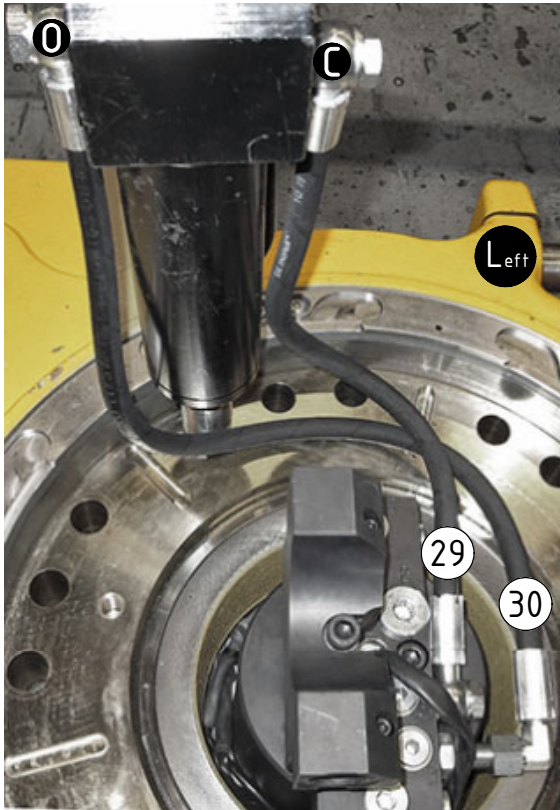

POS	DESCRIPTION	PART	QTY	COMMENTS
29	Hose Lock Short	7000056	1	
30	Hose Lock Long	7000096	1	

Standard

POS in order of assembly