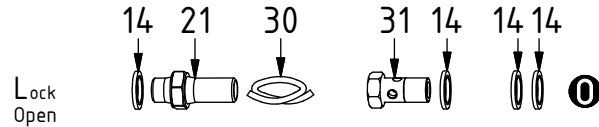

POS	DESCRIPTION	PART	QTY	COMMENTS
14	Washer GBR04 1/4	710702	13	
21	Adapter 1260-04-04 (1/4")	710240	1	
29	Hose Lock Short	7000056	1	
30	Hose Lock Long	7000096	1	
31	Banjo bolt 4451-04 (1/4")	710271	3	
32	Washer GBR12 3/4	710706	4	
33	Adapter 136-12-12 (3/4")	710126	2	
34	Adapter 45-12-12 45° (3/4")	712217	2	
35	Quick coupling 3/4"	790193	2	
36	Dust Protection 3/4"	790195	2	
37	Plug 70125-12 (3/4")	711532	2	For "Without Extra"
38	Adapter 488-08-08 90° (1/2")	712209	2	
39	Adapter 234-08-04	710232	4	
40	Quick coupling 1/2"	790115	2	
41	Dust Protection 1/2"	790121	2	
42	Adapter 488-06-06 90° (3/8")	710165	2	
43	Adapter 236-06-06	710131	2	
44	Quick coupling 3/8"	790113	2	
45	Dust Protection 3/8"	790120	2	

POS in order of assembly