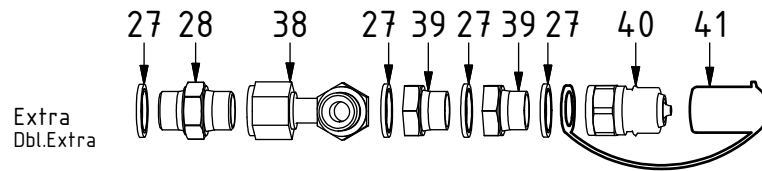

POS	DESCRIPTION	PART	QTY	COMMENTS
14	Washer GBR04 1/4	710702	13	
21	Adapter 1260-04-04 (1/4")	710240	1	
29	Hose Lock Short	7000056	1	
30	Hose Lock Long	7000096	1	
31	Banjo bolt 4451-04 (1/4")	710271	3	
32	Washer GBR12 3/4	710706	4	
33	Adapter 136-12-12 (3/4")	710126	2	
34	Adapter 45-12-12 45° (3/4")	712217	2	
35	Quick coupling 3/4"	790193	2	
36	Dust Protection 3/4"	790195	2	
37	Plug 70125-12 (3/4")	711532	2	For "Without Extra"
38	Adapter 488-08-08 90° (1/2")	712209	2	
39	Adapter 234-08-04	710232	4	
40	Quick coupling 1/2"	790115	2	
41	Dust Protection 1/2"	790121	2	
42	Adapter 488-06-06 90° (3/8")	710165	2	
43	Adapter 236-06-06	710131	2	
44	Quick coupling 3/8"	790113	2	
45	Dust Protection 3/8"	790120	2	

POS in order of assembly