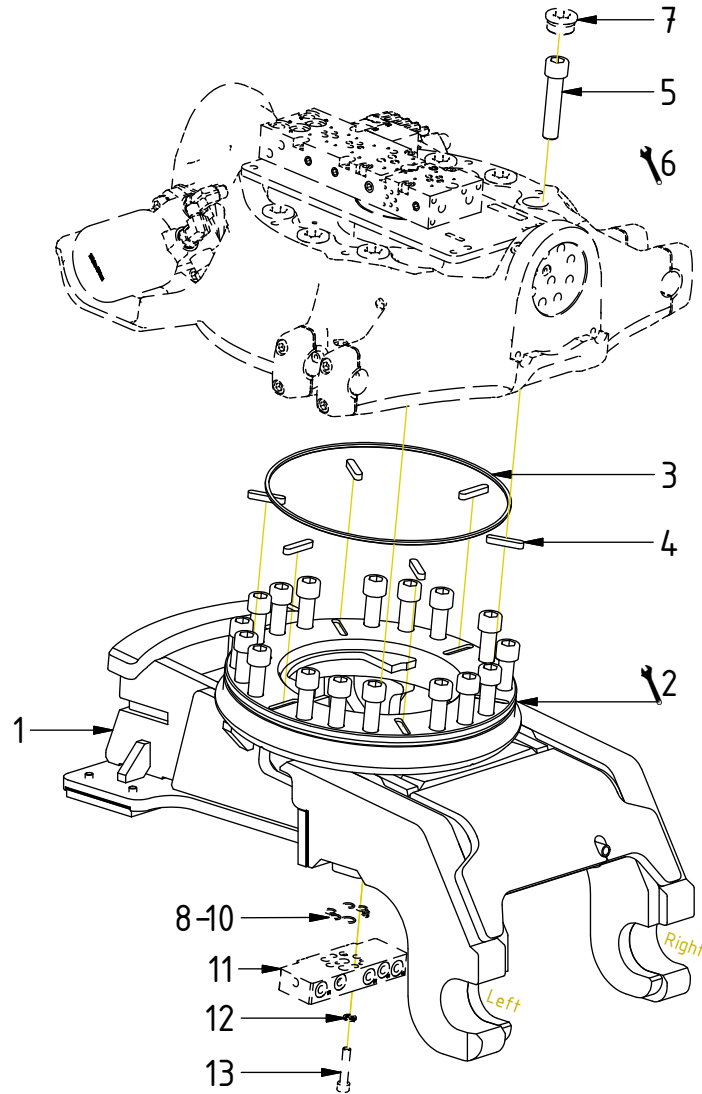

*Readers note:*

Indicates instruction.

Represents Hose.

Dashed lines for overview, mounts  
on other pages/assemblies.

# EC226 ECHF - Hitch S1

POS	DESCRIPTION	PART	QTY	COMMENTS
1	Hitch S1 EC226 ECHF	1031519	1	
2	Grease the ring			
3	O-ring 319,3x5,7	710908	1	
4	Feather Key	650102	6	
5	Screw MC6S M20x90 12.9	610556	18	Torque: 649Nm
6	Torque tighten rotator frame to hitch. Rotate to access all holes			
7	RP M36x2 Din 908 Sv,krom	650408	6	Part of rotator frame
8	O-ring 6,07x1,78	710912	1	Part of rotator frame
9	O-ring 12,42x1,78	710973	4	Part of rotator frame
10	O-ring 15,6x1,78	712422	2	Part of rotator frame
11	Connection block ECHF	1028391	1	Part of rotator frame
12	Washer NL 10mm	611041	2	Part of rotator frame
13	Screw MC6S M10x50 12.9 ZFSLH	611515	1	Part of rotator frame
				QTY: 2 for Dbl.Extra

POS in order of assembly

POS	DESCRIPTION	PART	QTY	COMMENTS
12	Washer NL 10mm	611041	2	Part of rotator frame
14	Washer GBR04 1/4	710702	13	
15	Plug 153-04 (1/4")	711505	4	
16	Pipe plug 1/4"	711508	2	Loxreal 58-12
17	Washer GBR06 3/8	710703	8	
18	DIN 908 - G 0,375 A	7001657	2	
19	Plug 70125-06 (3/8")	711504	2	
20	Plug 70125-08 (1/2")	711500	1	
21	Adapter 1260-04-04 (1/4")	710240	1	
22	O-ring NBR 70	710974	2	
23	Connection 3/4" ECHF S1	1031024	1	
24	Screw MC6S M10x90 12.9 ZFSL	6000153	1	
25	Screw MC6S M5x60 12.9	610409	2	
26	Adapter 136-06-06 (3/8")	710106	2	
27	Washer GBR08 1/2	710704	8	
28	Adapter 136-08-08 (1/2")	710108	2	