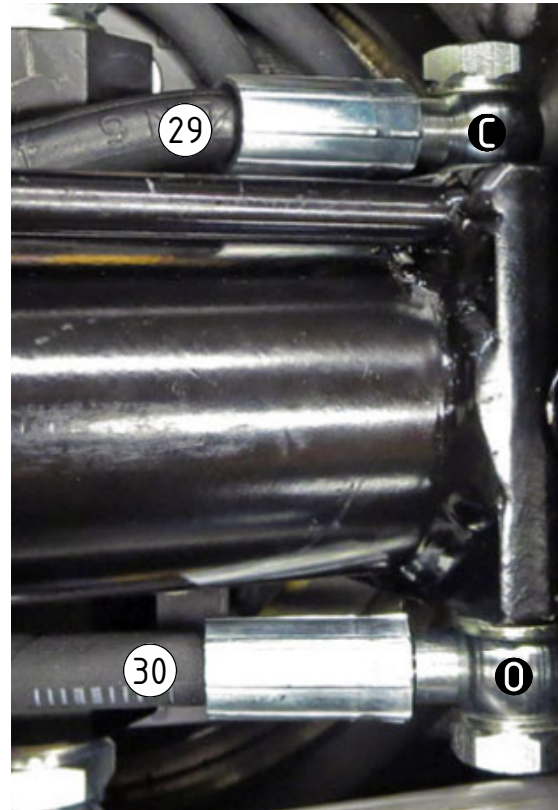

POS	DESCRIPTION	PART	QTY	COMMENTS
29	Hose Lock Short	7000056	1	
30	Hose Lock Long	7000096	1	

Standard

POS in order of assembly