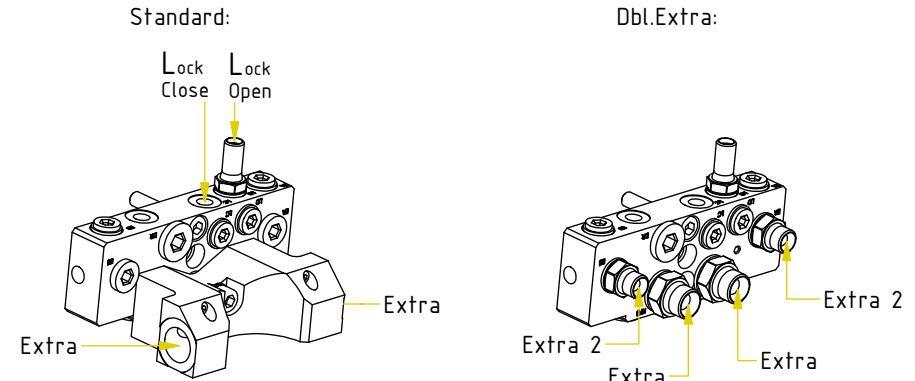

POS	DESCRIPTION	PART	QTY	COMMENTS
14	Washer GBR04 1/4	710702	13	
21	Adapter 1260-04-04 (1/4")	710240	1	
29	Hose Lock Short	7000056	1	
30	Hose Lock Long	7000096	1	
31	Banjo bolt 4451-04 (1/4")	710271	3	
32	Washer GBR12 3/4	710706	4	
33	Adapter 136-12-12 (3/4")	710126	2	
34	Adapter 45-12-12 45° (3/4")	712217	2	
35	Quick coupling 3/4"	790193	2	
36	Dust Protection 3/4"	790195	2	
37	Plug 70125-12 (3/4")	711532	2	For "Without Extra"
38	Adapter 488-08-08 90° (1/2")	712209	2	
39	Adapter 234-08-04	710232	4	
40	Quick coupling 1/2"	790115	2	
41	Dust Protection 1/2"	790121	2	
42	Adapter 488-06-06 90° (3/8")	710165	2	
43	Adapter 236-06-06	710131	2	
44	Quick coupling 3/8"	790113	2	
45	Dust Protection 3/8"	790120	2	

POS in order of assembly