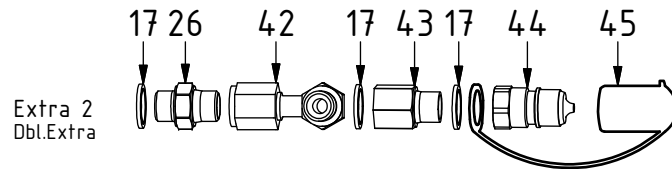

POS	DESCRIPTION	PART	QTY	COMMENTS
14	Washer GBR04 1/4	710702	13	
21	Adapter 1260-04-04 (1/4")	710240	1	
29	Hose Lock Short	7000056	1	
30	Hose Lock Long	7000096	1	
31	Banjo bolt 4451-04 (1/4")	710271	3	
32	Washer GBR12 3/4	710706	4	
33	Adapter 136-12-12 (3/4")	710126	2	
34	Adapter 45-12-12 45° (3/4")	712217	2	
35	Quick coupling 3/4"	790193	2	
36	Dust Protection 3/4"	790195	2	
37	Plug 70125-12 (3/4")	711532	2	For "Without Extra"
38	Adapter 488-08-08 90° (1/2")	712209	2	
39	Adapter 234-08-04	710232	4	
40	Quick coupling 1/2"	790115	2	
41	Dust Protection 1/2"	790121	2	
42	Adapter 488-06-06 90° (3/8")	710165	2	
43	Adapter 236-06-06	710131	2	
44	Quick coupling 3/8"	790113	2	
45	Dust Protection 3/8"	790120	2	

POS in order of assembly