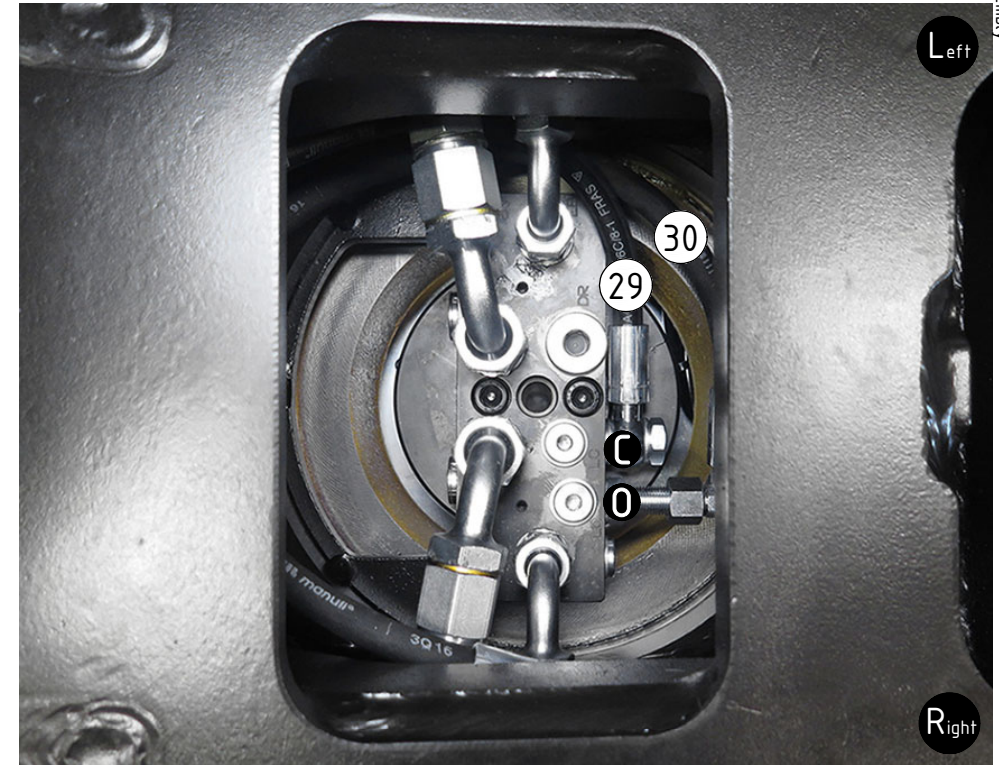

POS	DESCRIPTION	PART	QTY	COMMENTS
29	Hose Lock Short	7000056	1	
30	Hose Lock Long	7000096	1	

Dbl.Extra

POS in order of assembly