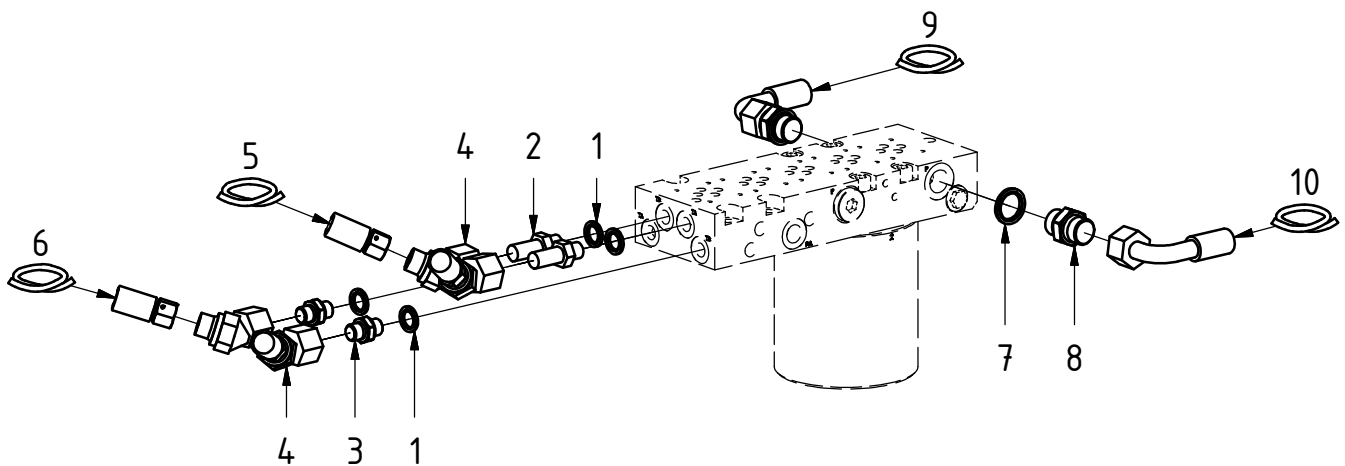

EC30 - CS5

Published: 2015-04-23

Drawing No: 1030356/

See subheading,
Std Valves & Cables

EC30 - CS5

Published:2015-04-23

Drawing No:1030356/

POS	DESCRIPTION	PART	QTY	COMMENTS
1	Seal washer 04 (1/4")	710702	4	
2	Bulkhead adapter	710240	2	
3	Adapter	100216	2	
4	Adapter	710211	4	
5	Hose tilt short	740313	2	
6	Hose tilt long	740312	2	
7	Seal washer 08 (1/2")	710704	2	
8	Adapter	710108	2	
9	Hose feed	740315	2	
10	Hose feed	740314	1	
11	Cover plate	300597	1	
12	Washer NL10	611041	4	
13	Hex Head Screw 10x14	610194	4	