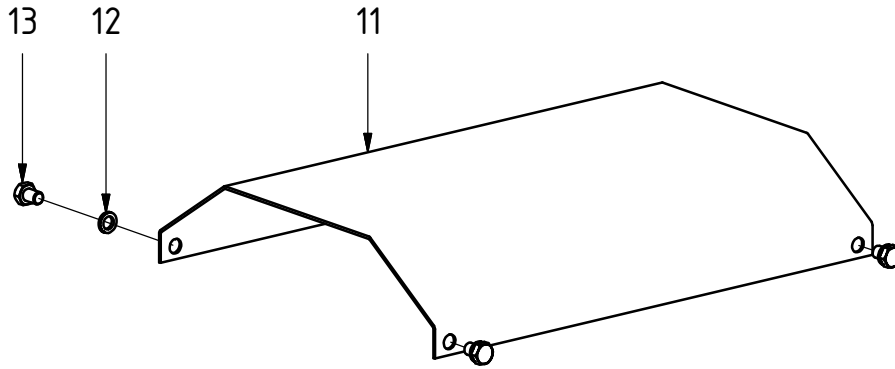

EC30 - CS5

Published: 2015-04-23

Drawing No: 1030356/

See subheading,
Std Valves & Cables

EC30 - CS5

Published:2015-04-23

Drawing No:1030356/

POS	DESCRIPTION	PART	QTY	COMMENTS
1	Seal washer 04 (1/4")	710702	4	
2	Bulkhead adapter	710240	2	
3	Adapter	100216	2	
4	Adapter	710211	4	
5	Hose tilt short	740313	2	
6	Hose tilt long	740312	2	
7	Seal washer 08 (1/2")	710704	2	
8	Adapter	710108	2	
9	Hose feed	740315	2	
10	Hose feed	740314	1	
11	Cover plate	300597	1	
12	Washer NL10	611041	4	
13	Hex Head Screw 10x14	610194	4	