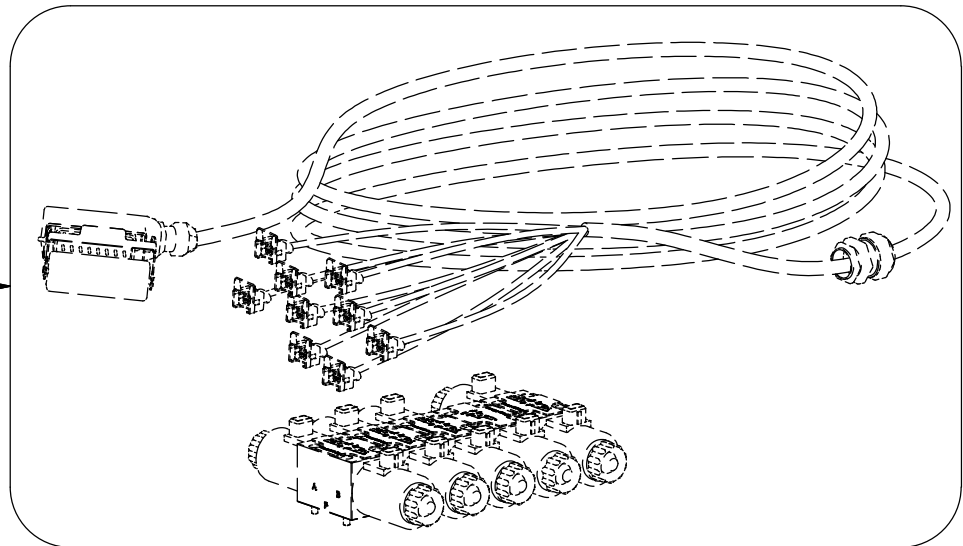

EC30 - CS5

Published: 2015-04-23

Drawing No: 1030356/

See subheading,
Std Valves & Cables

EC30 - CS5

Published:2015-04-23

Drawing No:1030356/

POS	DESCRIPTION	PART	QTY	COMMENTS
1	Seal washer 04 (1/4")	710702	4	
2	Bulkhead adapter	710240	2	
3	Adapter	100216	2	
4	Adapter	710211	4	
5	Hose tilt short	740313	2	
6	Hose tilt long	740312	2	
7	Seal washer 08 (1/2")	710704	2	
8	Adapter	710108	2	
9	Hose feed	740315	2	
10	Hose feed	740314	1	
11	Cover plate	300597	1	
12	Washer NL10	611041	4	
13	Hex Head Screw 10x14	610194	4	