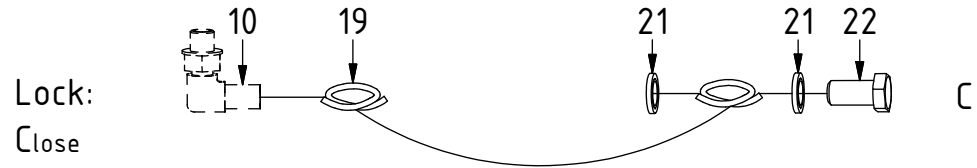

Without Extra:

Replaces POS.8-9

EC206 - S40 GR05

POS in order of assembly

POS	DESCRIPTION	PART	QTY	COMMENTS
8	Sealing washer 06	710703	4	
9	Adapter 136-06-06	710106	2	
10	Adapter 401-02-02 90°	710293	2	
12	Adapter 401-04-04 90°	710151	2	
19	Hose Lock Long	742901	1	
20	Hose Lock Short	742902	1	
21	Sealing washer 02	710701	4	
22	Banjo bolt	710277	2	
23	Hose Kit - Grab	742918	1	(POS.24, 26, 29 included)
24	Hose Grab Inside	742903	2	
25	Adapter 853-04-99	710184	2	
26	Hose Grab	742830	4	
27	Adapter 138-04-29	710135	4	
28	Sealing washer 04	710702	4	
29	Hose Extra	742904	2	
30	Bulkhead nut 1270-06	710252	2	
31	Bulkhead 1260-06-43	710262	2	
32	Quick coupling 3/8"	790113	2	
33	Dust protection	790120	2	

Dashed lines for overview, mounts on other pages/assemblies. indicates instruction. represents hose.

EC206 - S40 GR05

POS	DESCRIPTION	PART	QTY	COMMENTS
19	Hose Lock Long	742901	1	
20	Hose Lock Short	742902	1	
23	Hose Kit - Grab	742918	1	(POS.24, 26, 29 included)
24	Hose Grab Inside	742903	2	
26	Hose Grab	742830	4	
29	Hose Extra	742904	2	