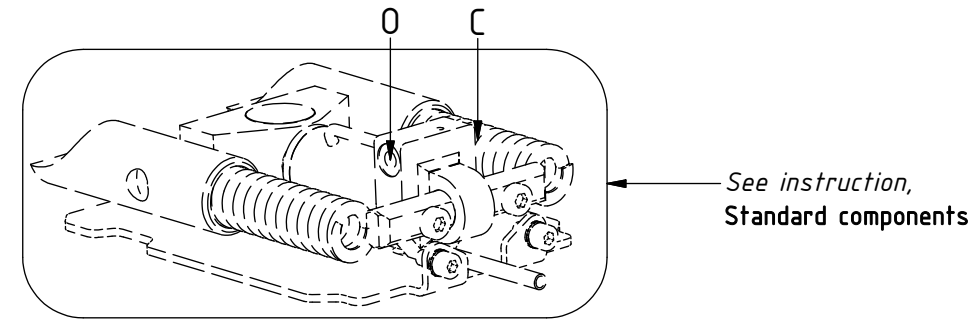

Without Extra:

Replaces POS.8-9

EC206 - S40 GR05

POS in order of assembly

POS	DESCRIPTION	PART	QTY	COMMENTS
8	Sealing washer 06	710703	4	
9	Adapter 136-06-06	710106	2	
10	Adapter 401-02-02 90°	710293	2	
12	Adapter 401-04-04 90°	710151	2	
19	Hose Lock Long	742901	1	
20	Hose Lock Short	742902	1	
21	Sealing washer 02	710701	4	
22	Banjo bolt	710277	2	
23	Hose Kit - Grab	742918	1	(POS.24, 26, 29 included)
24	Hose Grab Inside	742903	2	
25	Adapter 853-04-99	710184	2	
26	Hose Grab	742830	4	
27	Adapter 138-04-29	710135	4	
28	Sealing washer 04	710702	4	
29	Hose Extra	742904	2	
30	Bulkhead nut 1270-06	710252	2	
31	Bulkhead 1260-06-43	710262	2	
32	Quick coupling 3/8"	790113	2	
33	Dust protection	790120	2	