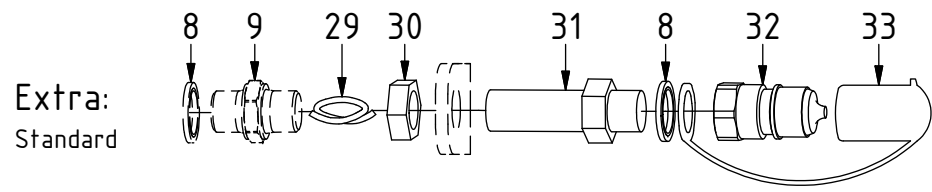

Without Extra:

Replaces POS.8-9

EC206 - S40 GR05

POS in order of assembly

POS	DESCRIPTION	PART	QTY	COMMENTS
8	Sealing washer 06	710703	4	
9	Adapter 136-06-06	710106	2	
10	Adapter 401-02-02 90°	710293	2	
12	Adapter 401-04-04 90°	710151	2	
19	Hose Lock Long	742901	1	
20	Hose Lock Short	742902	1	
21	Sealing washer 02	710701	4	
22	Banjo bolt	710277	2	
23	Hose Kit - Grab	742918	1	(POS.24, 26, 29 included)
24	Hose Grab Inside	742903	2	
25	Adapter 853-04-99	710184	2	
26	Hose Grab	742830	4	
27	Adapter 138-04-29	710135	4	
28	Sealing washer 04	710702	4	
29	Hose Extra	742904	2	
30	Bulkhead nut 1270-06	710252	2	
31	Bulkhead 1260-06-43	710262	2	
32	Quick coupling 3/8"	790113	2	
33	Dust protection	790120	2	

Dashed lines for overview, mounts on other pages/assemblies. indicates instruction. represents hose.

EC206 - S40 GR05

POS	DESCRIPTION	PART	QTY	COMMENTS
19	Hose Lock Long	742901	1	
20	Hose Lock Short	742902	1	
23	Hose Kit - Grab	742918	1	(POS.24, 26, 29 included)
24	Hose Grab Inside	742903	2	
26	Hose Grab	742830	4	
29	Hose Extra	742904	2	