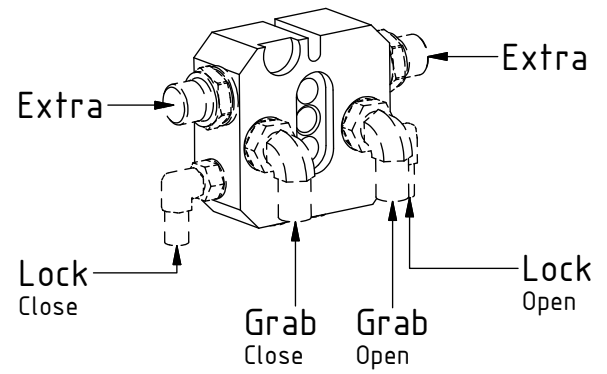

EC206 - S40 GR05

POS	DESCRIPTION	PART	QTY	COMMENTS
1	Quick Hitch S40 GR05 EC206	1043447	1	Grab adapter included
2	Feather Key	650102	6	
3	Screw MC6S 14x90	610510	12	
4	Valve block & Swivel complete	1026703	1	POS.14-18 included Part of control system See "Valve blocks & swivels"
5	Disassemble connection block from swivel			
6	See p.3 connection block config.			
13	Resassemble connection block to swivel			
14	O-ring 9,25x1,78	710901	4	
15	O-ring 6,1x1,6	710954	2	
16	Connection Block EC206	1016582	1	
17	Washer NL10	611041	6	
18	Screw MC6S 10x50	610457	2	

Without Extra:

Replaces POS.8-9

EC206 - S40 GR05

POS in order of assembly

POS	DESCRIPTION	PART	QTY	COMMENTS
8	Sealing washer 06	710703	4	
9	Adapter 136-06-06	710106	2	
10	Adapter 401-02-02 90°	710293	2	
12	Adapter 401-04-04 90°	710151	2	
19	Hose Lock Long	742901	1	
20	Hose Lock Short	742902	1	
21	Sealing washer 02	710701	4	
22	Banjo bolt	710277	2	
23	Hose Kit - Grab	742918	1	(POS.24, 26, 29 included)
24	Hose Grab Inside	742903	2	
25	Adapter 853-04-99	710184	2	
26	Hose Grab	742830	4	
27	Adapter 138-04-29	710135	4	
28	Sealing washer 04	710702	4	
29	Hose Extra	742904	2	
30	Bulkhead nut 1270-06	710252	2	
31	Bulkhead 1260-06-43	710262	2	
32	Quick coupling 3/8"	790113	2	
33	Dust protection	790120	2	

Dashed lines for overview, mounts on other pages/assemblies. indicates instruction. represents hose.

EC206 - S40 GR05

POS	DESCRIPTION	PART	QTY	COMMENTS
19	Hose Lock Long	742901	1	
20	Hose Lock Short	742902	1	
23	Hose Kit - Grab	742918	1	(POS.24, 26, 29 included)
24	Hose Grab Inside	742903	2	
26	Hose Grab	742830	4	
29	Hose Extra	742904	2	