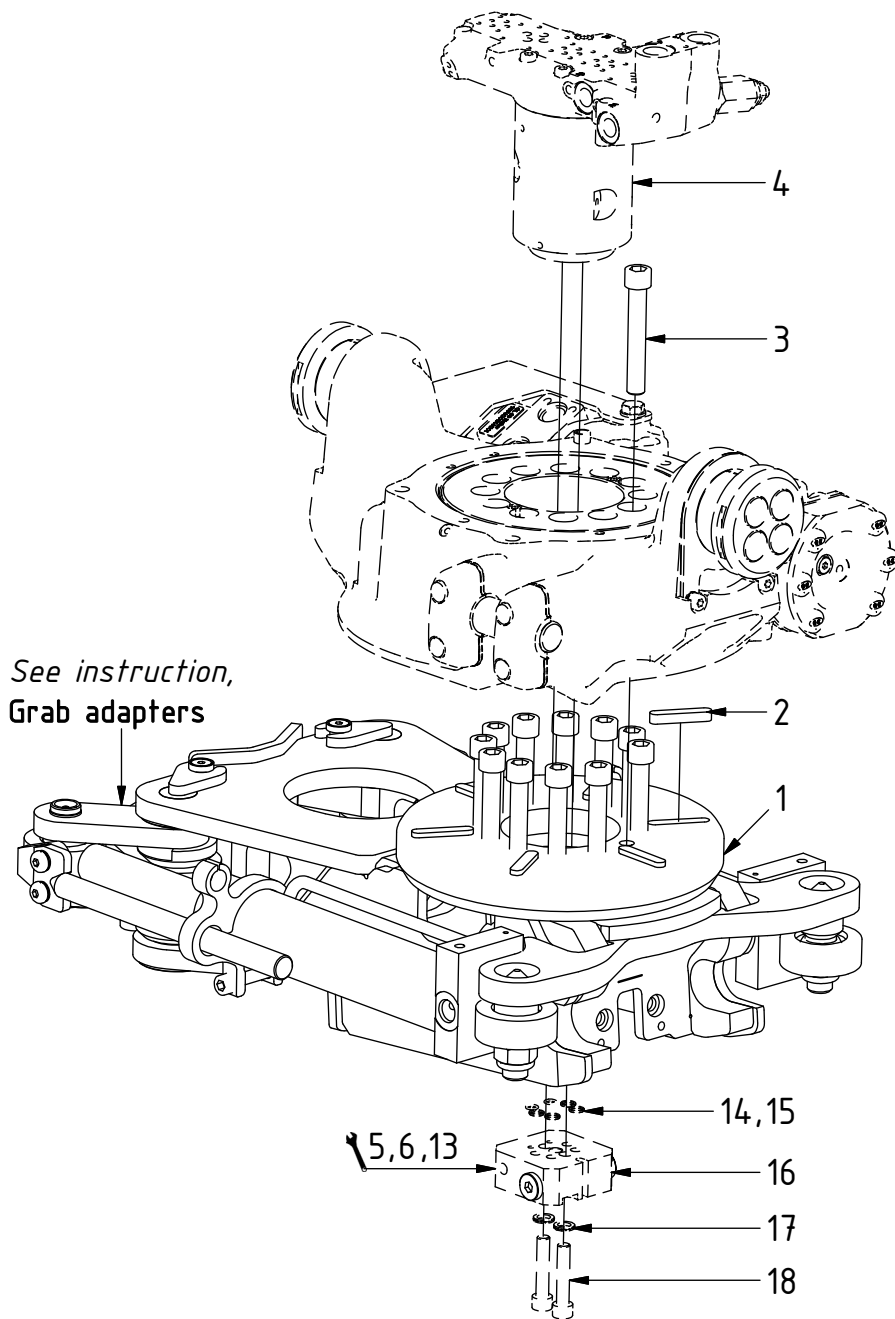

EC206 - S40 GR05

POS	DESCRIPTION	PART	QTY	COMMENTS
1	Quick Hitch S40 GR05 EC206	1043447	1	Grab adapter included
2	Feather Key	650102	6	
3	Screw MC6S 14x90	610510	12	
4	Valve block & Swivel complete	1026703	1	POS.14-18 included Part of control system See "Valve blocks & swivels"
5	Disassemble connection block from swivel			
6	See p.3 connection block config.			
13	Resassemble connection block to swivel			
14	O-ring 9,25x1,78	710901	4	
15	O-ring 6,1x1,6	710954	2	
16	Connection Block EC206	1016582	1	
17	Washer NL10	611041	6	
18	Screw MC6S 10x50	610457	2	

Standard:

POS	DESCRIPTION	PART	QTY	COMMENTS
7	Plug 3/8"	711504	2	For EC206 Without Extra
8	Sealing washer 06	710703	4	
9	Adapter 136-06-06	710106	2	
10	Adapter 401-02-02 90°	710293	2	
11	Plug 1/8"	711503	3	
12	Adapter 401-04-04 90°	710151	2	

Without Extra:

Replaces POS.8-9

EC206 - S40 GR05

POS in order of assembly

POS	DESCRIPTION	PART	QTY	COMMENTS
8	Sealing washer 06	710703	4	
9	Adapter 136-06-06	710106	2	
10	Adapter 401-02-02 90°	710293	2	
12	Adapter 401-04-04 90°	710151	2	
19	Hose Lock Long	742901	1	
20	Hose Lock Short	742902	1	
21	Sealing washer 02	710701	4	
22	Banjo bolt	710277	2	
23	Hose Kit - Grab	742918	1	(POS.24, 26, 29 included)
24	Hose Grab Inside	742903	2	
25	Adapter 853-04-99	710184	2	
26	Hose Grab	742830	4	
27	Adapter 138-04-29	710135	4	
28	Sealing washer 04	710702	4	
29	Hose Extra	742904	2	
30	Bulkhead nut 1270-06	710252	2	
31	Bulkhead 1260-06-43	710262	2	
32	Quick coupling 3/8"	790113	2	
33	Dust protection	790120	2	

Dashed lines for overview, mounts on other pages/assemblies. indicates instruction. represents hose.

EC206 - S40 GR05

POS	DESCRIPTION	PART	QTY	COMMENTS
19	Hose Lock Long	742901	1	
20	Hose Lock Short	742902	1	
23	Hose Kit - Grab	742918	1	(POS.24, 26, 29 included)
24	Hose Grab Inside	742903	2	
26	Hose Grab	742830	4	
29	Hose Extra	742904	2	