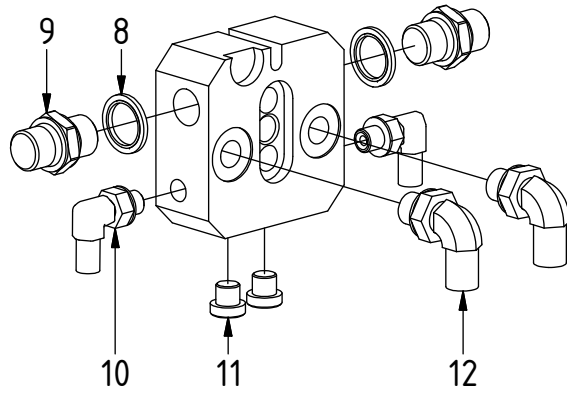

EC206 - S40 GR05

POS	DESCRIPTION	PART	QTY	COMMENTS
1	Quick Hitch S40 GR05 EC206	1043447	1	Grab adapter included
2	Feather Key	650102	6	
3	Screw MC6S 14x90	610510	12	
4	Valve block & Swivel complete	1026703	1	POS.14-18 included Part of control system See "Valve blocks & swivels"
5	Disassemble connection block from swivel			
6	See p.3 connection block config.			
13	Resassemble connection block to swivel			
14	O-ring 9,25x1,78	710901	4	
15	O-ring 6,1x1,6	710954	2	
16	Connection Block EC206	1016582	1	
17	Washer NL10	611041	6	
18	Screw MC6S 10x50	610457	2	

Standard:

POS	DESCRIPTION	PART	QTY	COMMENTS
7	Plug 3/8"	711504	2	For EC206 Without Extra
8	Sealing washer 06	710703	4	
9	Adapter 136-06-06	710106	2	
10	Adapter 401-02-02 90°	710293	2	
11	Plug 1/8"	711503	3	
12	Adapter 401-04-04 90°	710151	2	

Without Extra:

Replaces POS.8-9

EC206 - S40 GR05

POS in order of assembly

POS	DESCRIPTION	PART	QTY	COMMENTS
8	Sealing washer 06	710703	4	
9	Adapter 136-06-06	710106	2	
10	Adapter 401-02-02 90°	710293	2	
12	Adapter 401-04-04 90°	710151	2	
19	Hose Lock Long	742901	1	
20	Hose Lock Short	742902	1	
21	Sealing washer 02	710701	4	
22	Banjo bolt	710277	2	
23	Hose Kit - Grab	742918	1	(POS.24, 26, 29 included)
24	Hose Grab Inside	742903	2	
25	Adapter 853-04-99	710184	2	
26	Hose Grab	742830	4	
27	Adapter 138-04-29	710135	4	
28	Sealing washer 04	710702	4	
29	Hose Extra	742904	2	
30	Bulkhead nut 1270-06	710252	2	
31	Bulkhead 1260-06-43	710262	2	
32	Quick coupling 3/8"	790113	2	
33	Dust protection	790120	2	

Dashed lines for overview, mounts on other pages/assemblies. indicates instruction. represents hose.

EC206 - S40 GR05

POS	DESCRIPTION	PART	QTY	COMMENTS
19	Hose Lock Long	742901	1	
20	Hose Lock Short	742902	1	
23	Hose Kit - Grab	742918	1	(POS.24, 26, 29 included)
24	Hose Grab Inside	742903	2	
26	Hose Grab	742830	4	
29	Hose Extra	742904	2	