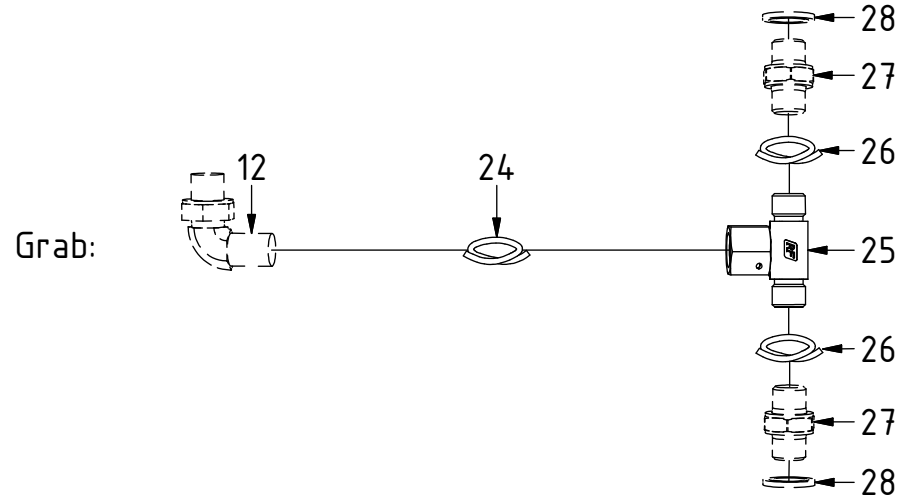

EC206 - S40 GR05

POS	DESCRIPTION	PART	QTY	COMMENTS
1	Quick Hitch S40 GR05 EC206	1043447	1	Grab adapter included
2	Feather Key	650102	6	
3	Screw MC6S 14x90	610510	12	
4	Valve block & Swivel complete	1026703	1	POS.14-18 included Part of control system See "Valve blocks & swivels"
5	Disassemble connection block from swivel			
6	See p.3 connection block config.			
13	Resassemble connection block to swivel			
14	O-ring 9,25x1,78	710901	4	
15	O-ring 6,1x1,6	710954	2	
16	Connection Block EC206	1016582	1	
17	Washer NL10	611041	6	
18	Screw MC6S 10x50	610457	2	

Standard:

POS	DESCRIPTION	PART	QTY	COMMENTS
7	Plug 3/8"	711504	2	For EC206 Without Extra
8	Sealing washer 06	710703	4	
9	Adapter 136-06-06	710106	2	
10	Adapter 401-02-02 90°	710293	2	
11	Plug 1/8"	711503	3	
12	Adapter 401-04-04 90°	710151	2	

Without Extra:

Replaces POS.8-9

EC206 - S40 GR05

POS in order of assembly

POS	DESCRIPTION	PART	QTY	COMMENTS
8	Sealing washer 06	710703	4	
9	Adapter 136-06-06	710106	2	
10	Adapter 401-02-02 90°	710293	2	
12	Adapter 401-04-04 90°	710151	2	
19	Hose Lock Long	742901	1	
20	Hose Lock Short	742902	1	
21	Sealing washer 02	710701	4	
22	Banjo bolt	710277	2	
23	Hose Kit - Grab	742918	1	(POS.24, 26, 29 included)
24	Hose Grab Inside	742903	2	
25	Adapter 853-04-99	710184	2	
26	Hose Grab	742830	4	
27	Adapter 138-04-29	710135	4	
28	Sealing washer 04	710702	4	
29	Hose Extra	742904	2	
30	Bulkhead nut 1270-06	710252	2	
31	Bulkhead 1260-06-43	710262	2	
32	Quick coupling 3/8"	790113	2	
33	Dust protection	790120	2	

Dashed lines for overview, mounts on other pages/assemblies. indicates instruction. represents hose.

EC206 - S40 GR05

POS	DESCRIPTION	PART	QTY	COMMENTS
19	Hose Lock Long	742901	1	
20	Hose Lock Short	742902	1	
23	Hose Kit - Grab	742918	1	(POS.24, 26, 29 included)
24	Hose Grab Inside	742903	2	
26	Hose Grab	742830	4	
29	Hose Extra	742904	2	