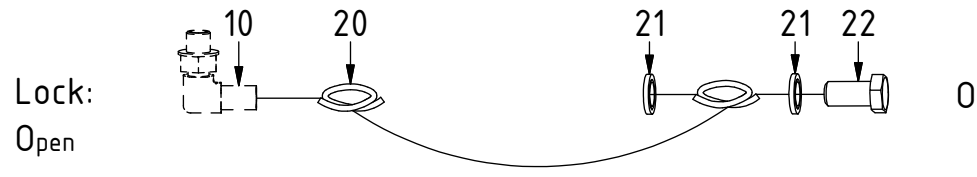

Without Extra:

Replaces POS.8-9

EC206 - S40 GR05

POS in order of assembly

POS	DESCRIPTION	PART	QTY	COMMENTS
8	Sealing washer 06	710703	4	
9	Adapter 136-06-06	710106	2	
10	Adapter 401-02-02 90°	710293	2	
12	Adapter 401-04-04 90°	710151	2	
19	Hose Lock Long	742901	1	
20	Hose Lock Short	742902	1	
21	Sealing washer 02	710701	4	
22	Banjo bolt	710277	2	
23	Hose Kit - Grab	742918	1	(POS.24, 26, 29 included)
24	Hose Grab Inside	742903	2	
25	Adapter 853-04-99	710184	2	
26	Hose Grab	742830	4	
27	Adapter 138-04-29	710135	4	
28	Sealing washer 04	710702	4	
29	Hose Extra	742904	2	
30	Bulkhead nut 1270-06	710252	2	
31	Bulkhead 1260-06-43	710262	2	
32	Quick coupling 3/8"	790113	2	
33	Dust protection	790120	2	