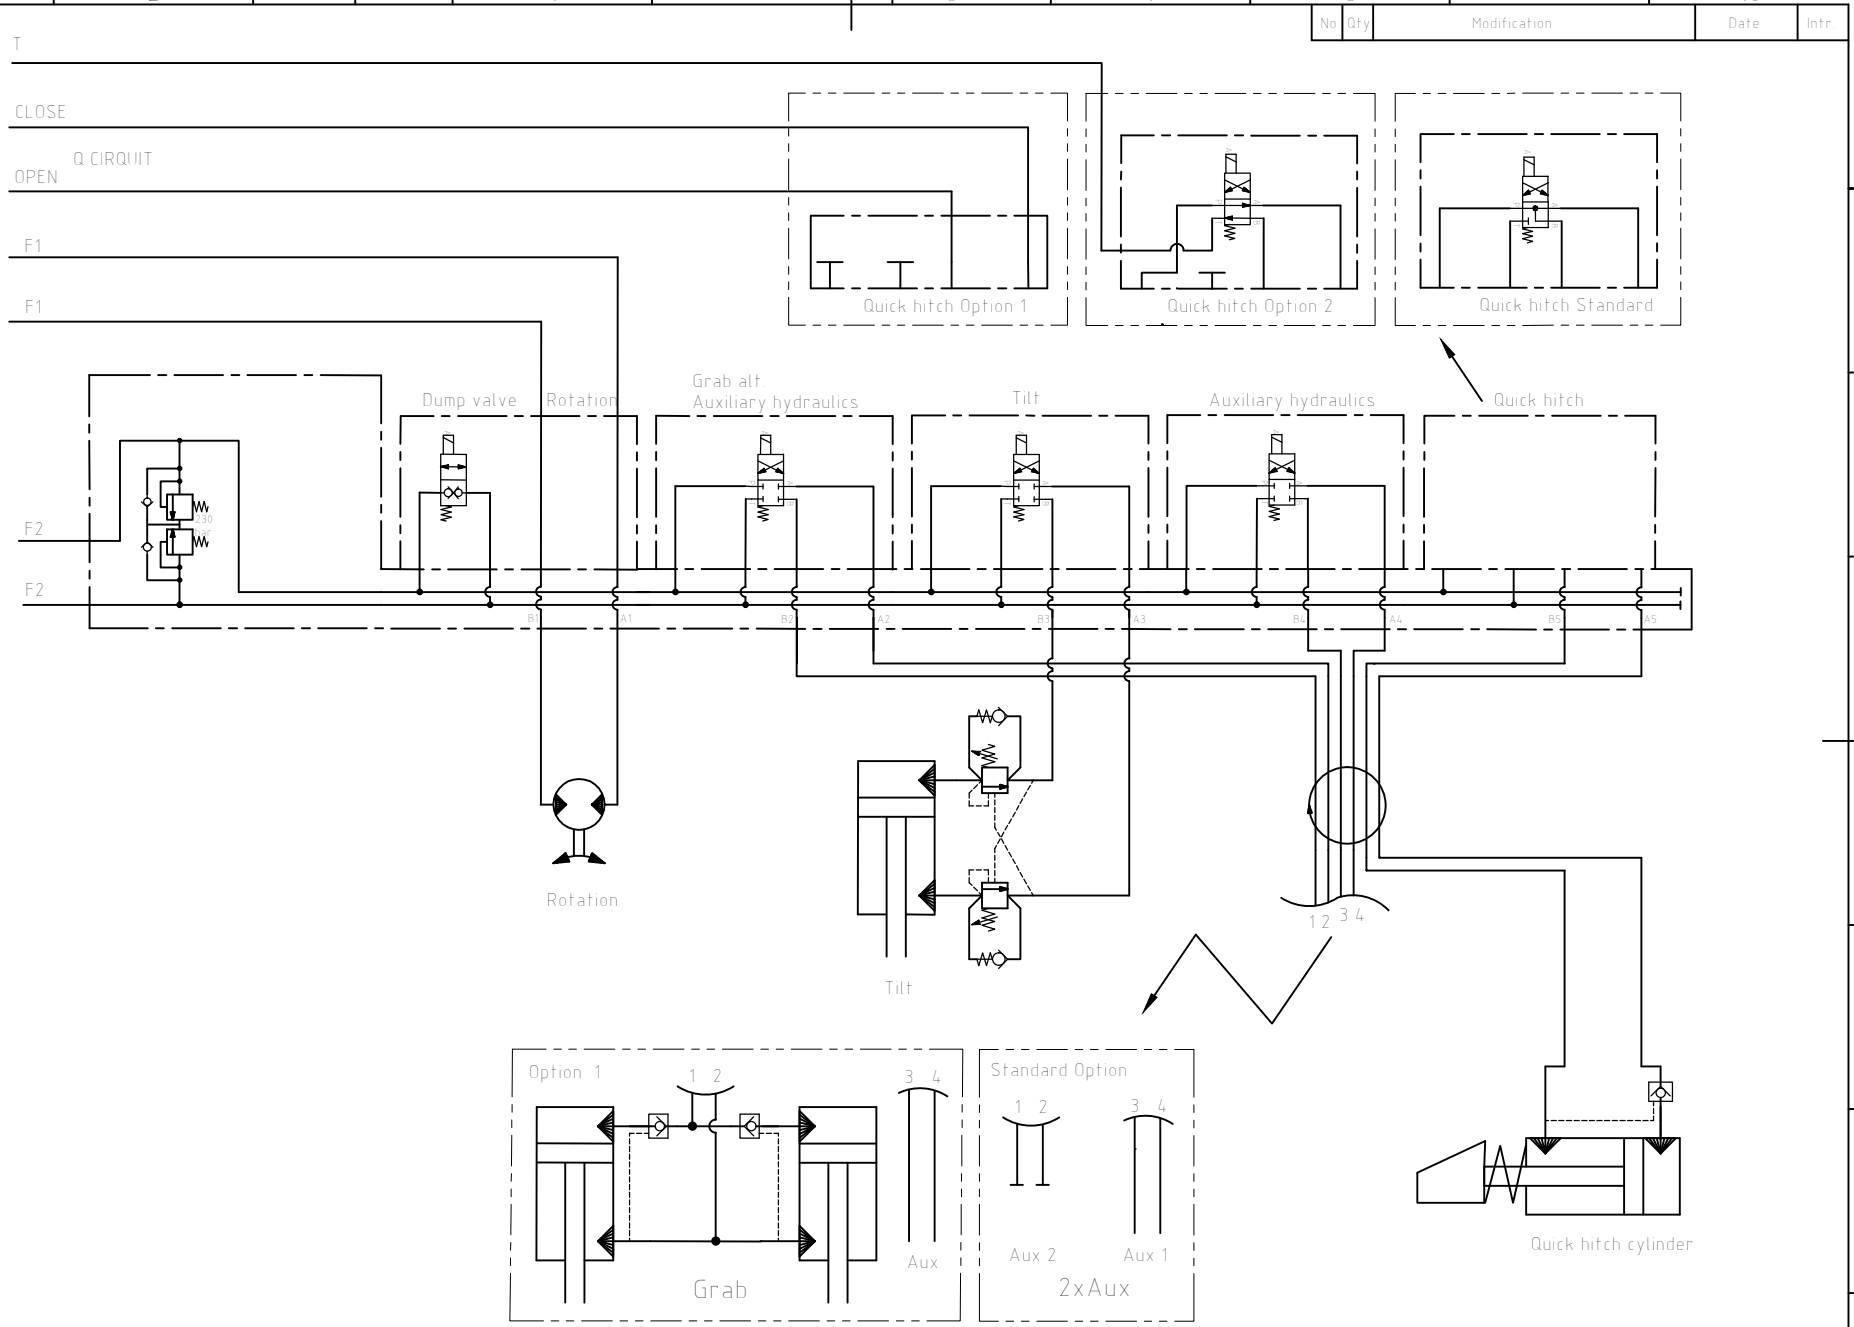

Constr.	Drawn SR	Approved	Standard	Replacement for	Replaced by
engcon		EC206 SS9		Revision No.	Date 2015-03-08
				Drawing No.	1029307