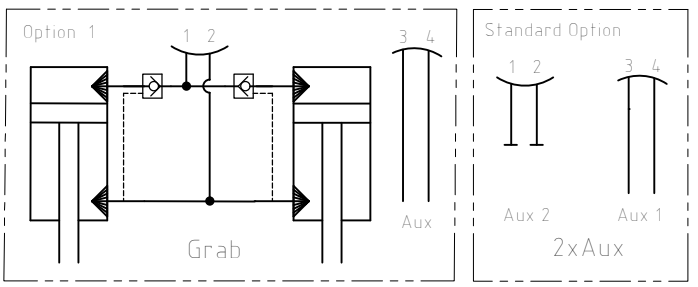

Constr.	Drawn SR	Approved	Standard	Replacement for	Replaced by
engcon		EC206 SS9		Revision No.	Date 2015-03-08
				Drawing No.	1029307