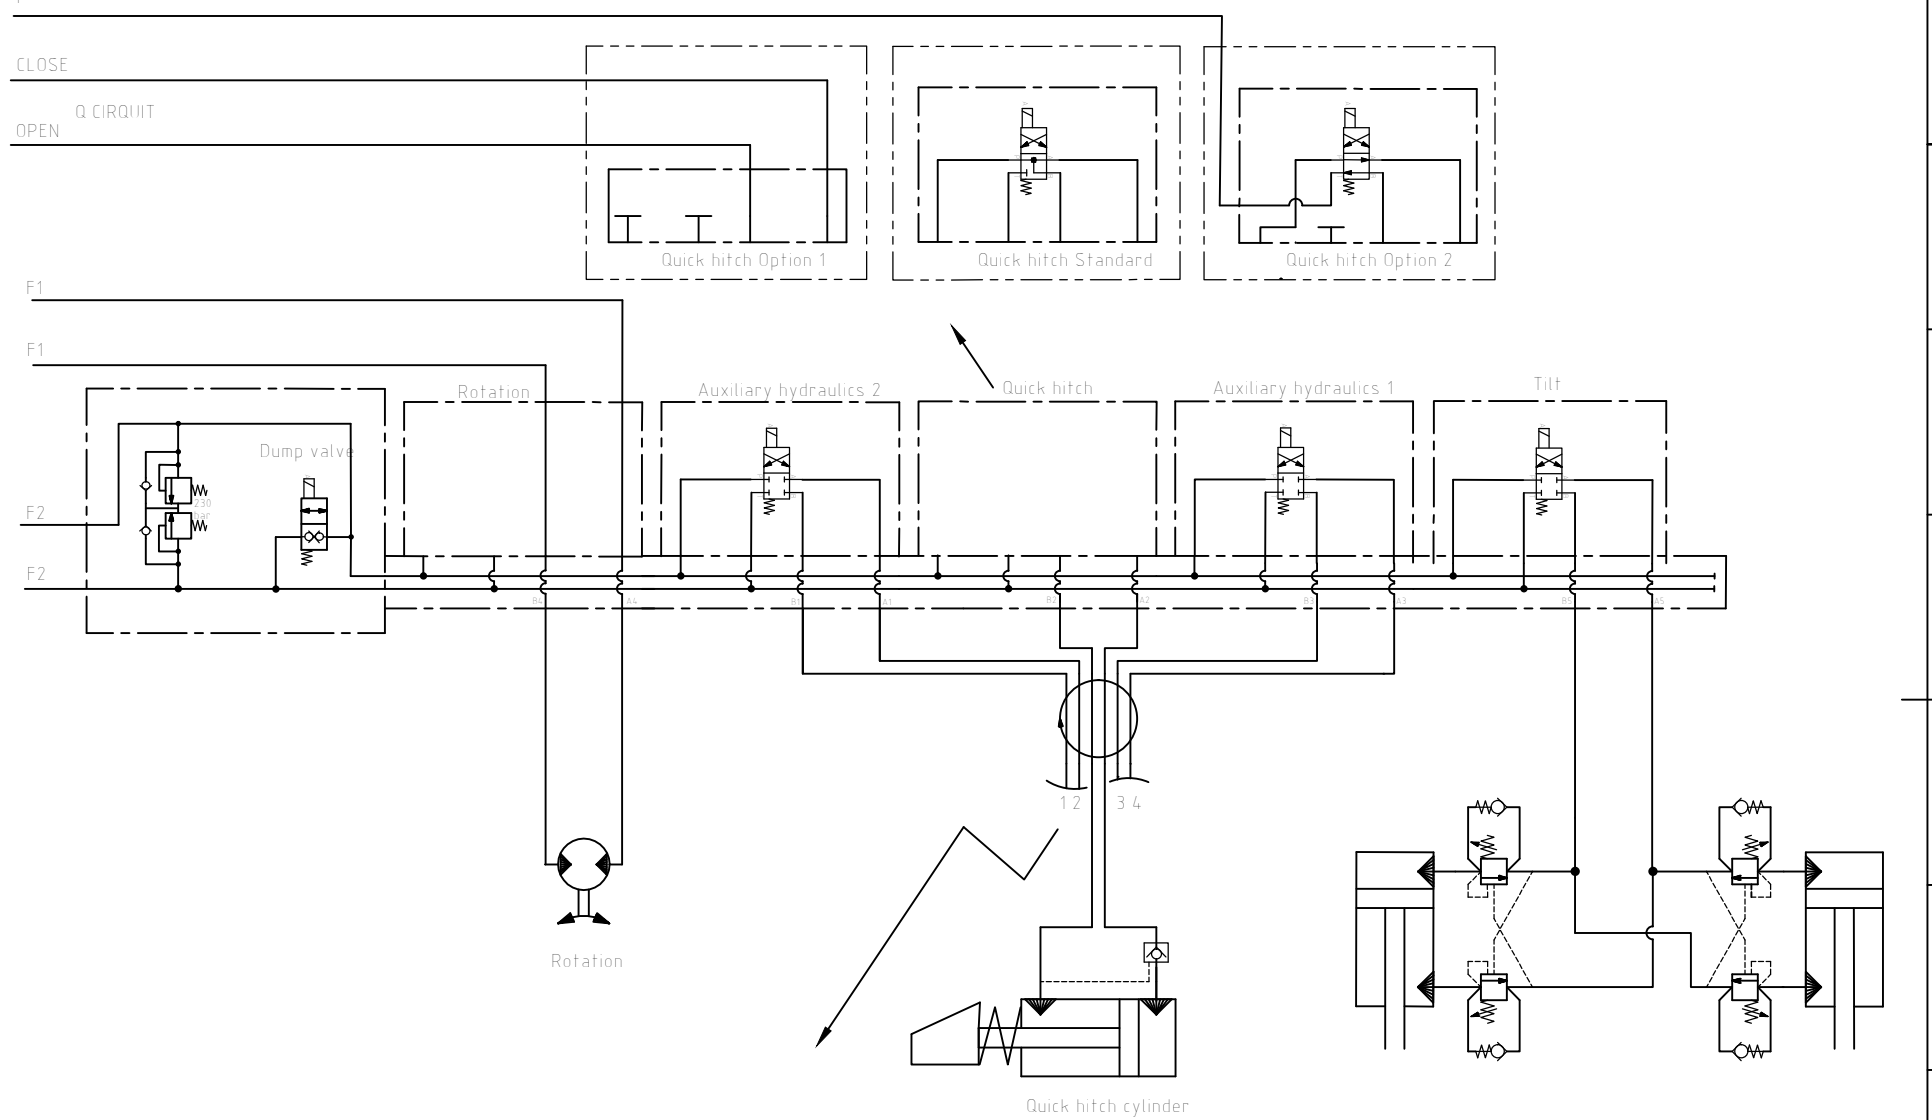

1	2	3	4	5	6	7	8	9	10		
							No	Qty	Modification	Date	Intr.

Constr.	Drawn SR	Approved	Standard	Replacement for	Replaced by
<b>engcon</b>		EC209 SS9		Revision No	Date 2015-03-08
				Drawing No	1029304

1	2	3	4	5	6	7	8	9	10
---	---	---	---	---	---	---	---	---	----