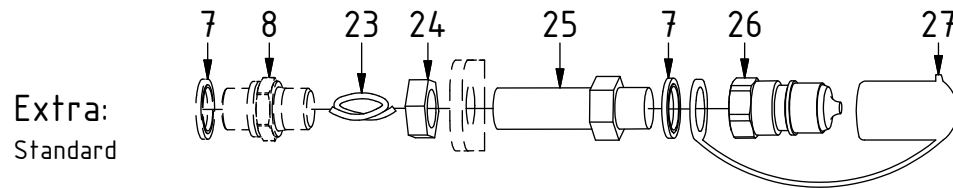

EC219 - S60 GR20

POS	DESCRIPTION	PART	QTY	COMMENTS
3	Washer GBR04 1/4	710702	16	QTY: 4 part of Grab adapter
5	Adapter 1/4"	710135	2	
7	Washer GBR06 3/8	710703	4	
8	Adapter 3/8"	710106	2	
9	Sealing washer 1/2"	710704	2	
10	Adapter 1/2-1/4	710120	2	
18	Hose Lock	740205	2	
19	Banjobolt 1/4"	710271	2	
20	Hose kit (Grab)	740244	1	(POS.21 included)
21	Hose Grab	740238	4	
22	Bulkhead adapter extended 1/4"	710261	4	Part of Grab adapter assembly
23	Hose Extra	740317	2	
24	Bulkhead adapter nut Bsp 3/8"	710252	2	
25	Bulkhead adapter extended 3/8"	710262	2	
26	Quick coupling 3/8"	790113	2	
27	Dust Protection 3/8"	790120	2	
28	Adapter 90°	710151	2