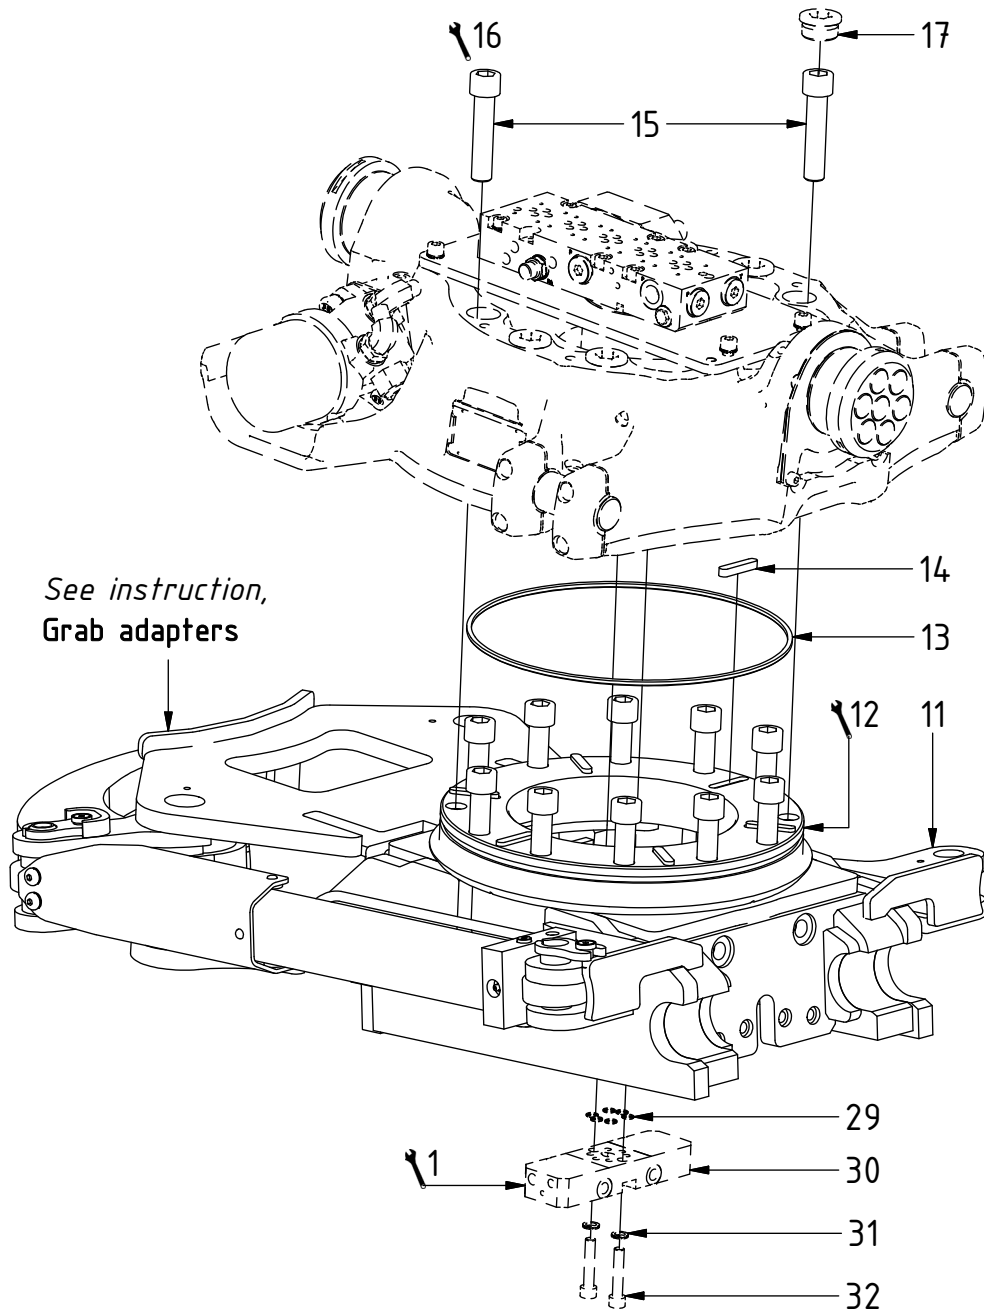

COVERSHEET

Planned document changes:

Briefly:

No planned changes.

Document changes:

<u>Date:</u>	<u>Change:</u>	<u>Rev. after change:</u>
2021-08-16	Screws updated. Coversheet added.	C

EC219 - S60 GR20

POS in order of assembly

POS	DESCRIPTION	PART	QTY	COMMENTS
1	See p.3 connection block config.			
11	Quick hitch S60 GR20 EC219 Compl.	1018535	1	Grab adapter included
12	Grease the ring			
13	O-ring 319,3x5,7	710908	1	
14	Feather Key	650102	6	
15	Socket Head Screw 20x90	610556	12	Torque: 649Nm
16	Torque tighten quick hitch to rotator frame, six holes. Rotate to access the remaining holes			
17	Pipe plug M36x2	650408	6	Part of rotator frame assembly
29	O-ring 9,25x1,78	710901	6	Part of rotator frame assembly
30	Connection block	1024046	1	Part of rotator frame assembly
31	Washer NL10	611041	6	Part of rotator frame assembly
32	MC6S M10x50 12.9 Geomet	611515	2	Part of rotator frame assembly

EC219 - S60 GR20

POS	DESCRIPTION	PART	QTY	COMMENTS
2	Plugg 1/8 BSPT	711523	2	Loctite 5400
3	Washer GBR04 1/4	710702	16	QTY: 4 part of Grab adapter
4	Plug 1/4"	711505	4	
5	Adapter 1/4"	710135	2	
6	Plug 3/8"	711504	2	For EC219 Without Extra
7	Washer GBR06 3/8	710703	4	
8	Adapter 3/8"	710106	2	
9	Sealing washer 1/2"	710704	2	
10	Adapter 1/2-1/4	710120	2	

POS in order of assembly

EC219 - S60 GR20

POS	DESCRIPTION	PART	QTY	COMMENTS
3	Washer GBR04 1/4	710702	16	QTY: 4 part of Grab adapter
5	Adapter 1/4"	710135	2	
7	Washer GBR06 3/8	710703	4	
8	Adapter 3/8"	710106	2	
9	Sealing washer 1/2"	710704	2	
10	Adapter 1/2-1/4	710120	2	
18	Hose Lock	740205	2	
19	Banjobolt 1/4"	710271	2	
20	Hose kit (Grab)	740244	1	(POS.21 included)
21	Hose Grab	740238	4	
22	Bulkhead adapter extended 1/4"	710261	4	Part of Grab adapter assembly
23	Hose Extra	740317	2	
24	Bulkhead adapter nut Bsp 3/8"	710252	2	
25	Bulkhead adapter extended 3/8"	710262	2	
26	Quick coupling 3/8"	790113	2	
27	Dust Protection 3/8"	790120	2	
28	Adapter 90°	710151	2	