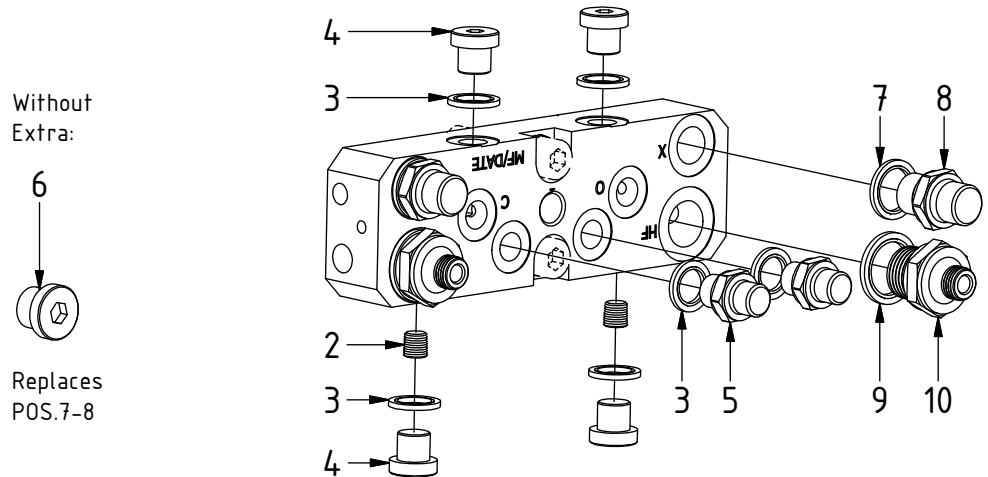

POS	DESCRIPTION	PART	QTY	COMMENTS
1	See p.3 connection block config.			
11	Quick hitch S60 GR20 EC219 Compl.	1018535	1	Grab adapter included
12	Grease the ring			
13	O-ring 319,3x5,7	710908	1	
14	Feather Key	650102	6	
15	Socket Head Screw 20x90	610556	12	Torque: 649Nm
16	Torque tighten quick hitch to rotator frame, six holes. Rotate to access the remaining holes			
17	Pipe plug M36x2	650408	6	Part of rotator frame assembly
29	O-ring 9,25x1,78	710901	6	Part of rotator frame assembly
30	Connection block	1024046	1	Part of rotator frame assembly
31	Washer NL10	611041	6	Part of rotator frame assembly
32	MC6S M10x50 12.9 Geomet	611515	2	Part of rotator frame assembly

EC219 - S60 GR20

POS	DESCRIPTION	PART	QTY	COMMENTS
2	Plugg 1/8 BSPT	711523	2	Loctite 5400
3	Washer GBR04 1/4	710702	16	QTY: 4 part of Grab adapter
4	Plug 1/4"	711505	4	
5	Adapter 1/4"	710135	2	
6	Plug 3/8"	711504	2	For EC219 Without Extra
7	Washer GBR06 3/8	710703	4	
8	Adapter 3/8"	710106	2	
9	Sealing washer 1/2"	710704	2	
10	Adapter 1/2-1/4	710120	2	

POS in order of assembly

EC219 - S60 GR20

POS	DESCRIPTION	PART	QTY	COMMENTS
3	Washer GBR04 1/4	710702	16	QTY: 4 part of Grab adapter
5	Adapter 1/4"	710135	2	
7	Washer GBR06 3/8	710703	4	
8	Adapter 3/8"	710106	2	
9	Sealing washer 1/2"	710704	2	
10	Adapter 1/2-1/4	710120	2	
18	Hose Lock	740205	2	
19	Banjobolt 1/4"	710271	2	
20	Hose kit (Grab)	740244	1	(POS.21 included)
21	Hose Grab	740238	4	
22	Bulkhead adapter extended 1/4"	710261	4	Part of Grab adapter assembly
23	Hose Extra	740317	2	
24	Bulkhead adapter nut Bsp 3/8"	710252	2	
25	Bulkhead adapter extended 3/8"	710262	2	
26	Quick coupling 3/8"	790113	2	
27	Dust Protection 3/8"	790120	2	
28	Adapter 90°	710151	2	

EC219 - S60 GR20

POS	DESCRIPTION	PART	QTY	COMMENTS
18	Hose Lock	740205	2	
20	Hose kit (Grab)	740244	1	(POS.21 included)
21	Hose Grab	740238	4	
23	Hose Extra	740317	2	

POS in order of assembly