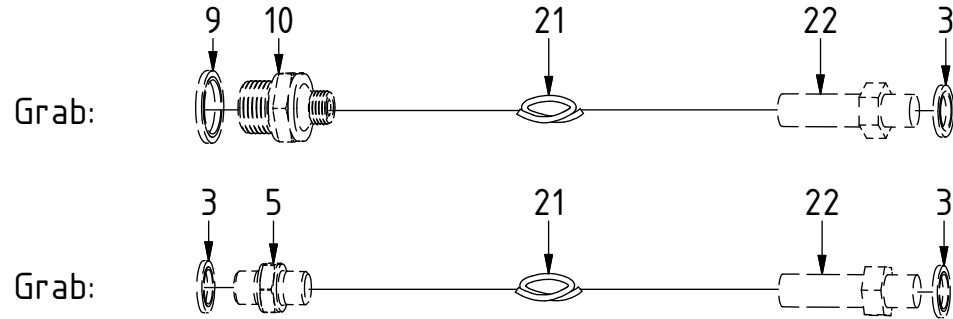

POS	DESCRIPTION	PART	QTY	COMMENTS
1	See p.3 connection block config.			
11	Quick hitch S60 GR20 EC219 Compl.	1018535	1	Grab adapter included
12	Grease the ring			
13	O-ring 319,3x5,7	710908	1	
14	Feather Key	650102	6	
15	Socket Head Screw 20x90	610556	12	Torque: 649Nm
16	Torque tighten quick hitch to rotator frame, six holes. Rotate to access the remaining holes			
17	Pipe plug M36x2	650408	6	Part of rotator frame assembly
29	O-ring 9,25x1,78	710901	6	Part of rotator frame assembly
30	Connection block	1024046	1	Part of rotator frame assembly
31	Washer NL10	611041	6	Part of rotator frame assembly
32	MC6S M10x50 12.9 Geomet	611515	2	Part of rotator frame assembly

EC219 - S60 GR20

POS	DESCRIPTION	PART	QTY	COMMENTS
2	Plugg 1/8 BSPT	711523	2	Loctite 5400
3	Washer GBR04 1/4	710702	16	QTY: 4 part of Grab adapter
4	Plug 1/4"	711505	4	
5	Adapter 1/4"	710135	2	
6	Plug 3/8"	711504	2	For EC219 Without Extra
7	Washer GBR06 3/8	710703	4	
8	Adapter 3/8"	710106	2	
9	Sealing washer 1/2"	710704	2	
10	Adapter 1/2-1/4	710120	2	

POS in order of assembly

EC219 - S60 GR20

POS	DESCRIPTION	PART	QTY	COMMENTS
3	Washer GBR04 1/4	710702	16	QTY: 4 part of Grab adapter
5	Adapter 1/4"	710135	2	
7	Washer GBR06 3/8	710703	4	
8	Adapter 3/8"	710106	2	
9	Sealing washer 1/2"	710704	2	
10	Adapter 1/2-1/4	710120	2	
18	Hose Lock	740205	2	
19	Banjobolt 1/4"	710271	2	
20	Hose kit (Grab)	740244	1	(POS.21 included)
21	Hose Grab	740238	4	
22	Bulkhead adapter extended 1/4"	710261	4	Part of Grab adapter assembly
23	Hose Extra	740317	2	
24	Bulkhead adapter nut Bsp 3/8"	710252	2	
25	Bulkhead adapter extended 3/8"	710262	2	
26	Quick coupling 3/8"	790113	2	
27	Dust Protection 3/8"	790120	2	
28	Adapter 90°	710151	2	

EC219 - S60 GR20

POS	DESCRIPTION	PART	QTY	COMMENTS
18	Hose Lock	740205	2	
20	Hose kit (Grab)	740244	1	(POS.21 included)
21	Hose Grab	740238	4	
23	Hose Extra	740317	2	

POS in order of assembly