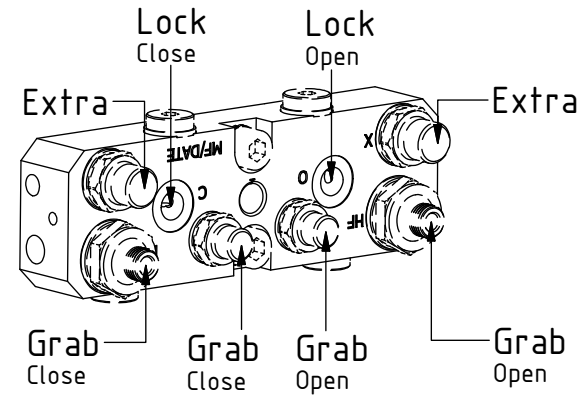

POS	DESCRIPTION	PART	QTY	COMMENTS
1	See p.3 connection block config.			
11	Quick hitch S60 GR20 EC219 Compl.	1018535	1	Grab adapter included
12	Grease the ring			
13	O-ring 319,3x5,7	710908	1	
14	Feather Key	650102	6	
15	Socket Head Screw 20x90	610556	12	Torque: 649Nm
16	Torque tighten quick hitch to rotator frame, six holes. Rotate to access the remaining holes			
17	Pipe plug M36x2	650408	6	Part of rotator frame assembly
29	O-ring 9,25x1,78	710901	6	Part of rotator frame assembly
30	Connection block	1024046	1	Part of rotator frame assembly
31	Washer NL10	611041	6	Part of rotator frame assembly
32	MC6S M10x50 12.9 Geomet	611515	2	Part of rotator frame assembly

EC219 - S60 GR20

POS	DESCRIPTION	PART	QTY	COMMENTS
2	Plugg 1/8 BSPT	711523	2	Loctite 5400
3	Washer GBR04 1/4	710702	16	QTY: 4 part of Grab adapter
4	Plug 1/4"	711505	4	
5	Adapter 1/4"	710135	2	
6	Plug 3/8"	711504	2	For EC219 Without Extra
7	Washer GBR06 3/8	710703	4	
8	Adapter 3/8"	710106	2	
9	Sealing washer 1/2"	710704	2	
10	Adapter 1/2-1/4	710120	2	

POS in order of assembly

EC219 - S60 GR20

POS	DESCRIPTION	PART	QTY	COMMENTS
3	Washer GBR04 1/4	710702	16	QTY: 4 part of Grab adapter
5	Adapter 1/4"	710135	2	
7	Washer GBR06 3/8	710703	4	
8	Adapter 3/8"	710106	2	
9	Sealing washer 1/2"	710704	2	
10	Adapter 1/2-1/4	710120	2	
18	Hose Lock	740205	2	
19	Banjobolt 1/4"	710271	2	
20	Hose kit (Grab)	740244	1	(POS.21 included)
21	Hose Grab	740238	4	
22	Bulkhead adapter extended 1/4"	710261	4	Part of Grab adapter assembly
23	Hose Extra	740317	2	
24	Bulkhead adapter nut Bsp 3/8"	710252	2	
25	Bulkhead adapter extended 3/8"	710262	2	
26	Quick coupling 3/8"	790113	2	
27	Dust Protection 3/8"	790120	2	
28	Adapter 90°	710151	2	