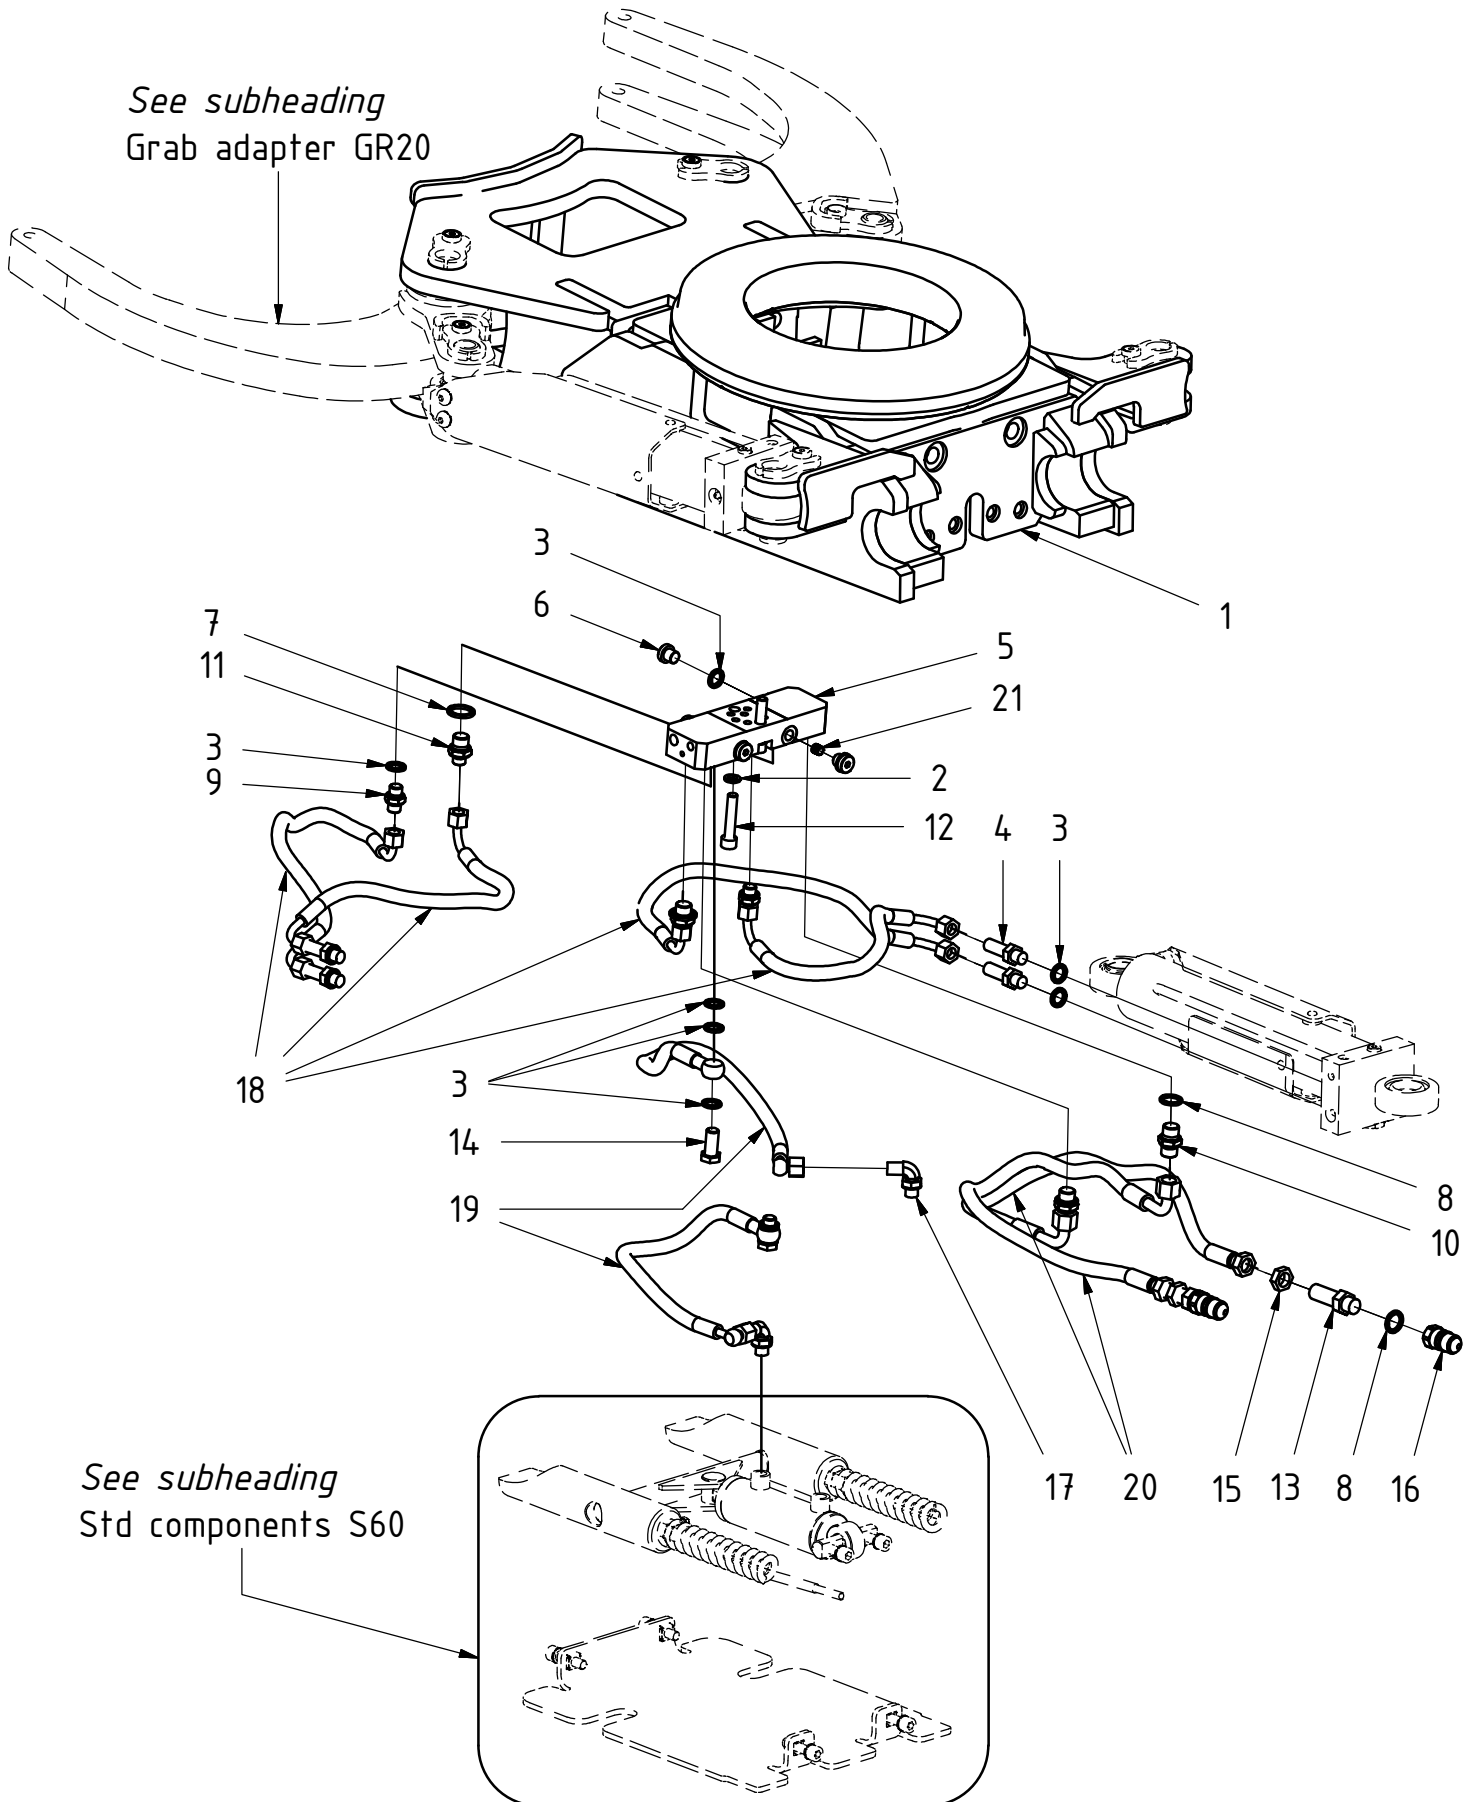

EC219 - S60 GR20

Published:2014-07-15

Drawing No:1023500/A

EC219 - S60 GR20

Published:2014-07-15

Drawing No:1023500/A

POS	DESCRIPTION	PART	QTY	COMMENTS
1	S60 GR20 EC219	1017557	1	
2	Nordlock washer 10	611041	2	
3	Sealing washer 04 (1/4")	710702	16	QTY: 4 for plugs, 6 for grab hoses & 6 for lock hoses
4	Bulkhead adapter extended Grab	710261	4	
5	Connection block 6ch. EC10 HF	202828	1	
6	Plug 1/4"	711505	4	
7	Sealing washer 08 (1/2")	710704	2	
8	Sealing washer 06 (3/8")	710703	4	
9	Adapter 138-04-29	710135	2	
10	Adapter 136-06-06	710106	2	
11	Adapter BSP 1/4"x3/8"	710120	2	
12	Socket Head Screw 10 x 50	610457	2	
13	Bulkhead adapter 2011-06 Extra	710262	2	
14	Banjo bolt 4451-04	710271	2	
15	Bulkhead adapter nut 1270-06	710252	2	
16	Quick coupler	790113	2	
17	Adapter 90° 401-04-04	710151	2	
18	Hose grab	740238	4	
19	Hose locking	740205	2	
20	Hose extra	740317	2	
21	Plugg 1/8" BSPT	711523	2	