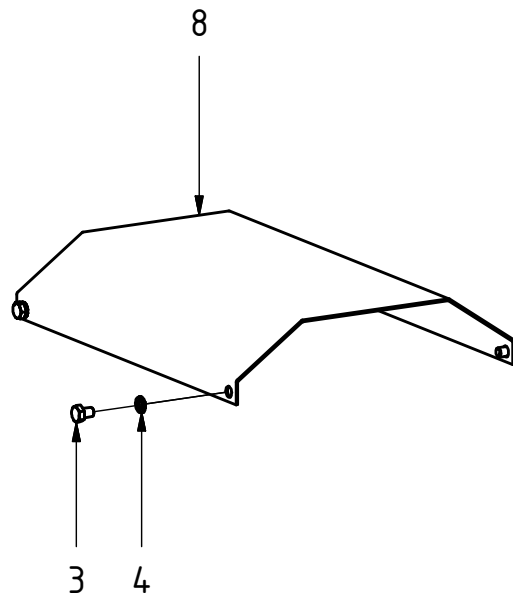

EC30 ss10 SVAB

Published: 2012-08-22

Drawing No: 1019413/-

POS	DESCRIPTION	PART	QTY	COMMENTS
1	Plug-08	711500	2	
2	Sealing washer 08 (1/2")	710704	2	
3	Hex Head Screw 10 x 14	610194	4	
4	Nordlock washer 10	611041	4	
5	Adapter 136-08-08	710108	2	
6	Hose P 1/2" EC30	740314	1	
7	Hose T 1/2" EC30	740315	1	
8	Coverplate EC30	300597	1	
	Control system ss10 SVAB	1019298	1	

For valve and cable parts, see 1019298