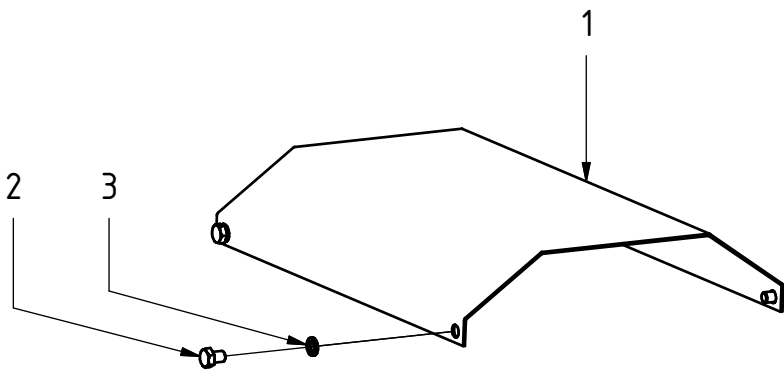

EC30 - Control system ss10 μ DC2

Published:2012-10-08

Drawing No:1019258/A

POS	DESCRIPTION	PART	QTY	COMMENTS
1	Coverplate EC30	300597	1	
2	Hex Head Screw 10 x 14	610194	4	8.8 Zinc plated ISO 4014
3	Nordlock washer 10	611041	4	
4	Adapter 136-08-08	710108	2	
5	Sealing washer 08 (1/2")	710704	2	
6	Plug-08	711500	2	
7	Hose T 1/2" EC30	740315	1	RM-08 4512-08-08/4511-08-08
8	Hose P 1/2" EC30	740314	1	RM-08 4512-08-08/4502-08-08

For valve and cable parts, see 1019245