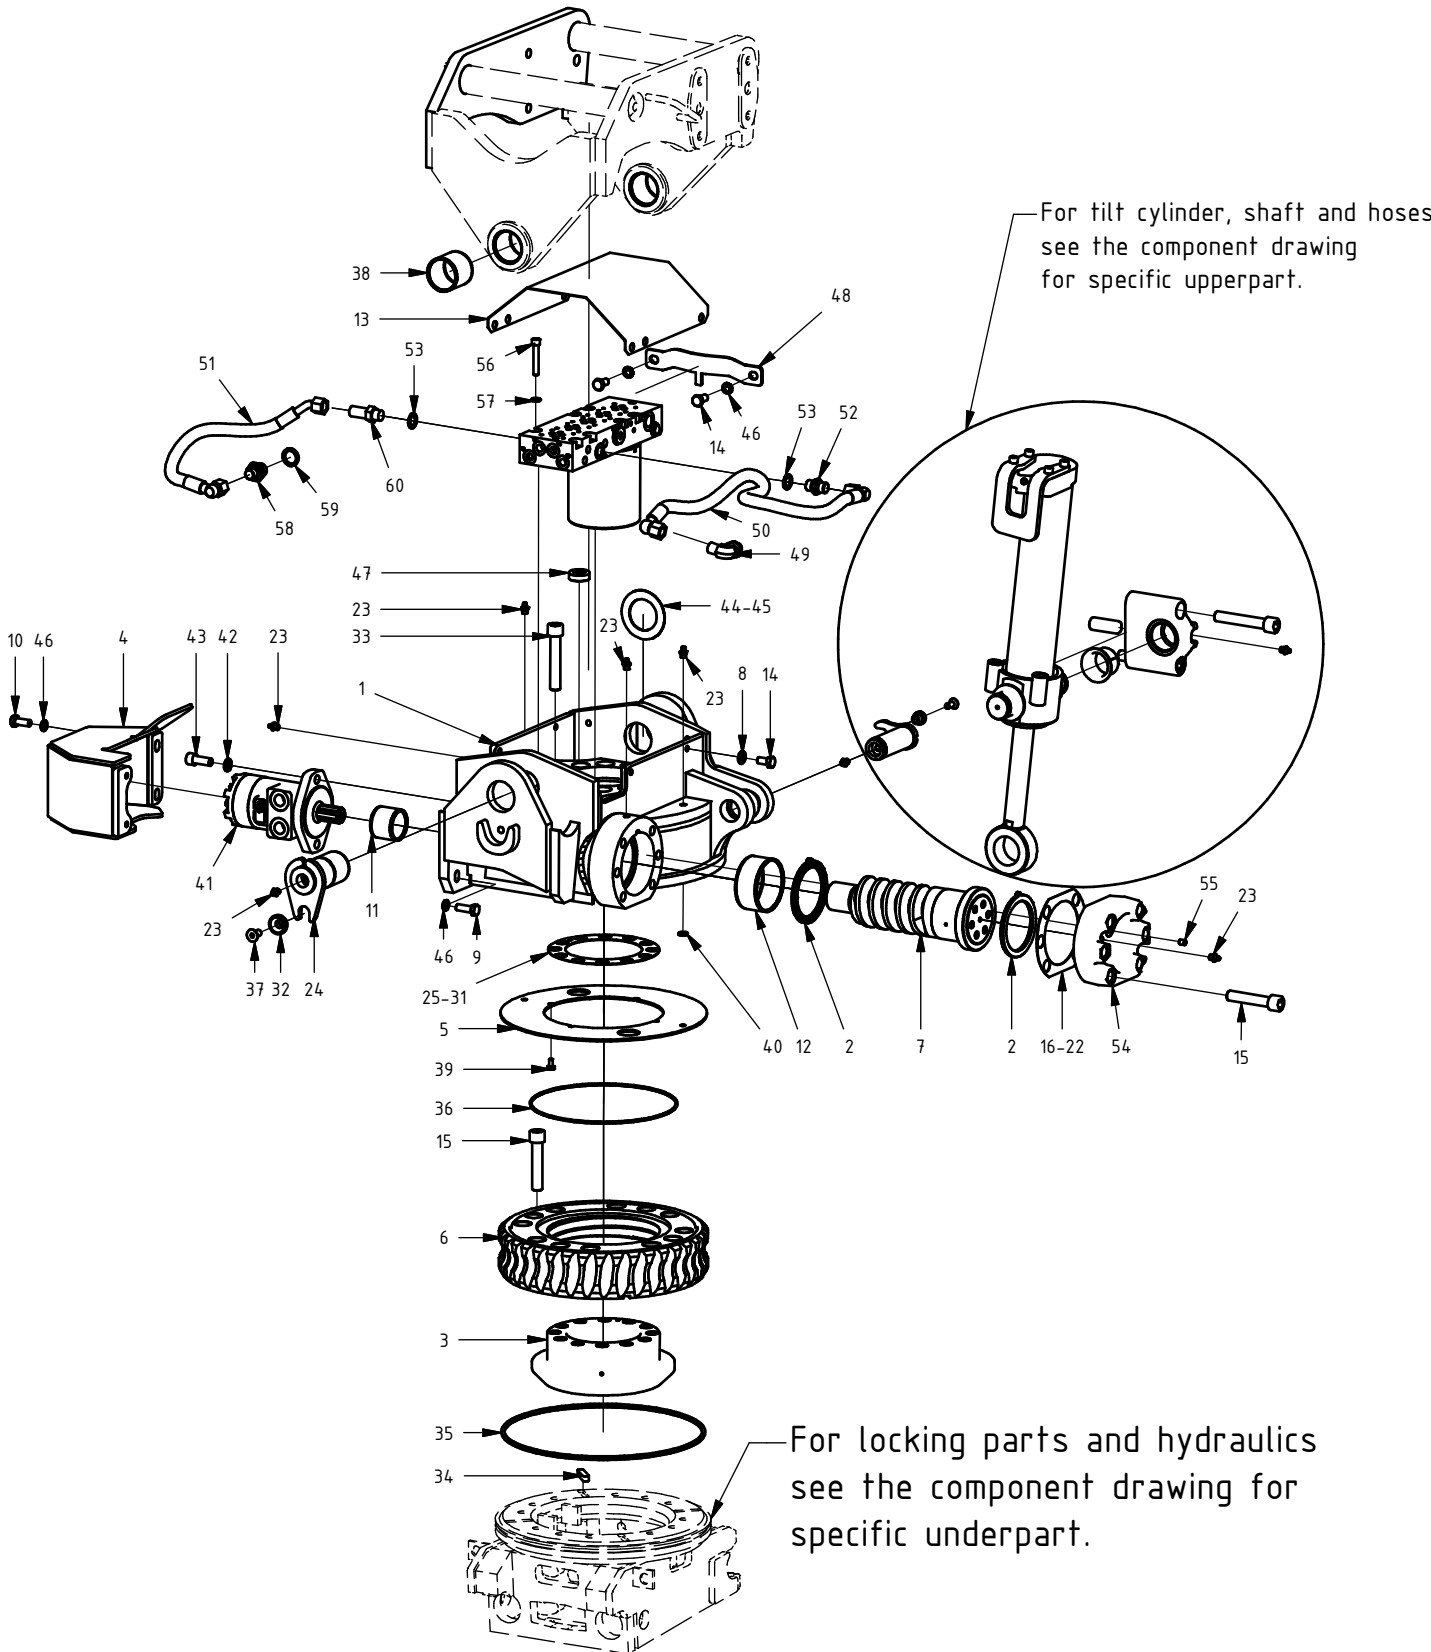

EC10B (Reversed)

Published:2013-10-31

Drawing No:1014004/D

EC10B (Reversed)

Published:2013-10-31				Drawing No:1014004/D
POS	DESCRIPTION	PART	QTY	COMMENTS
1	EC10B Housing	1011925	1	
2	Thrust Washer 10,15,20	1010758	2	
3	Centre Ring 10	302840	1	
4	Engine Protection EC10	100021	1	
5	Wear Washer 10	400325	1	
6	Wormgear	200238	1	Reversed
7	Worm Screw	300080	1	
8	Flat Washer	611006	4	
9	Hex Head Screw 10 x 30	610143	2	
10	Hex Head Screw 10 x 25	610142	2	
11	Bushing 45/50x40	630101	1	
12	Bushing 80/85x40	630103	1	
13	Lock	302434	1	
14	Hex Head Screw 10 x 20	610141	6	
15	Socket Head Screw 16 x 80	610528	18	12.9
16	Shims End Lock 0,3mm	1001639	1	
17	Shims End Lock 0,4mm	405126	1	
18	Shims End Lock 0,5mm	405127	1	
19	Shims End Lock 0,6mm	405675	1	
20	Shims End Lock 0,7mm	405676	1	
21	Shims End Lock 0,8mm	1001638	1	
22	Shims End Lock 0,9mm	1001712	1	
23	Grease Nipple	711403	15	
24	Tilt Axle 10	302826	2	
25	Shims 0,4mm	202049	1	
26	Shims 0,5mm	202050	1	
27	Shims 0,7 mm	201395	1	
28	Shims 0,8 mm	201396	1	
29	Shims 0,9 mm	201397	1	
30	Shims 1mm	201363	1	
31	Shims 1,1 mm	201398	1	
32	Distans M12 L15	1008243	2	
33	Socket Head Screw 16 x 90	610580	12	MC6S 16x90 14.99
34	Feather Key	650101	4	
35	O-ring	710908	1	
36	O-ring	710906	1	
37	Flat head socket screw 12x30	610668	2	
38	Bushing 50/55x50	630308	2	
39	Hex Head Screw 6 x 12	610108	4	
40	O-ring	710910	1	
41	Motor CL131CC	720112	1	
42	Washer NL12	611042	2	
43	Socket Head Screw 12 x 30	610474	2	
44	Tilt Axle Shims 10	650507	1	0,5 mm
45	Tilt Axle Shims 10	650508	1	1 mm
46	Nordlock washer 10	611041	6	
47	Plug	650406	2	
48	Valveblock holder	405452	1	
49	Adapter 90K	710157	1	401-06-08
50	Hose Motor EC10 long	740161	1	KL525 RM-06 4409-06-06/4409-06-06
51	Hose Motor EC10 short	740162	1	KL275 RM-06 4508-06-06/4409-06-06
52	Adapter	710106	1	
53	Sealing washer 06 (3/8")	710703	2	
54	End lock, forged	1014716	1	Replaces 303270 From 1306
55	Plugg	711527	1	
56	Socket Head Screw 8 x 50	610439	3	
57	Washer Nordlock M8	611040	3	
58	Adapter	710122	1	
59	Sealing washer 08 (1/2")	710704	1	
60	Shot Adapter Straight	710242	1	