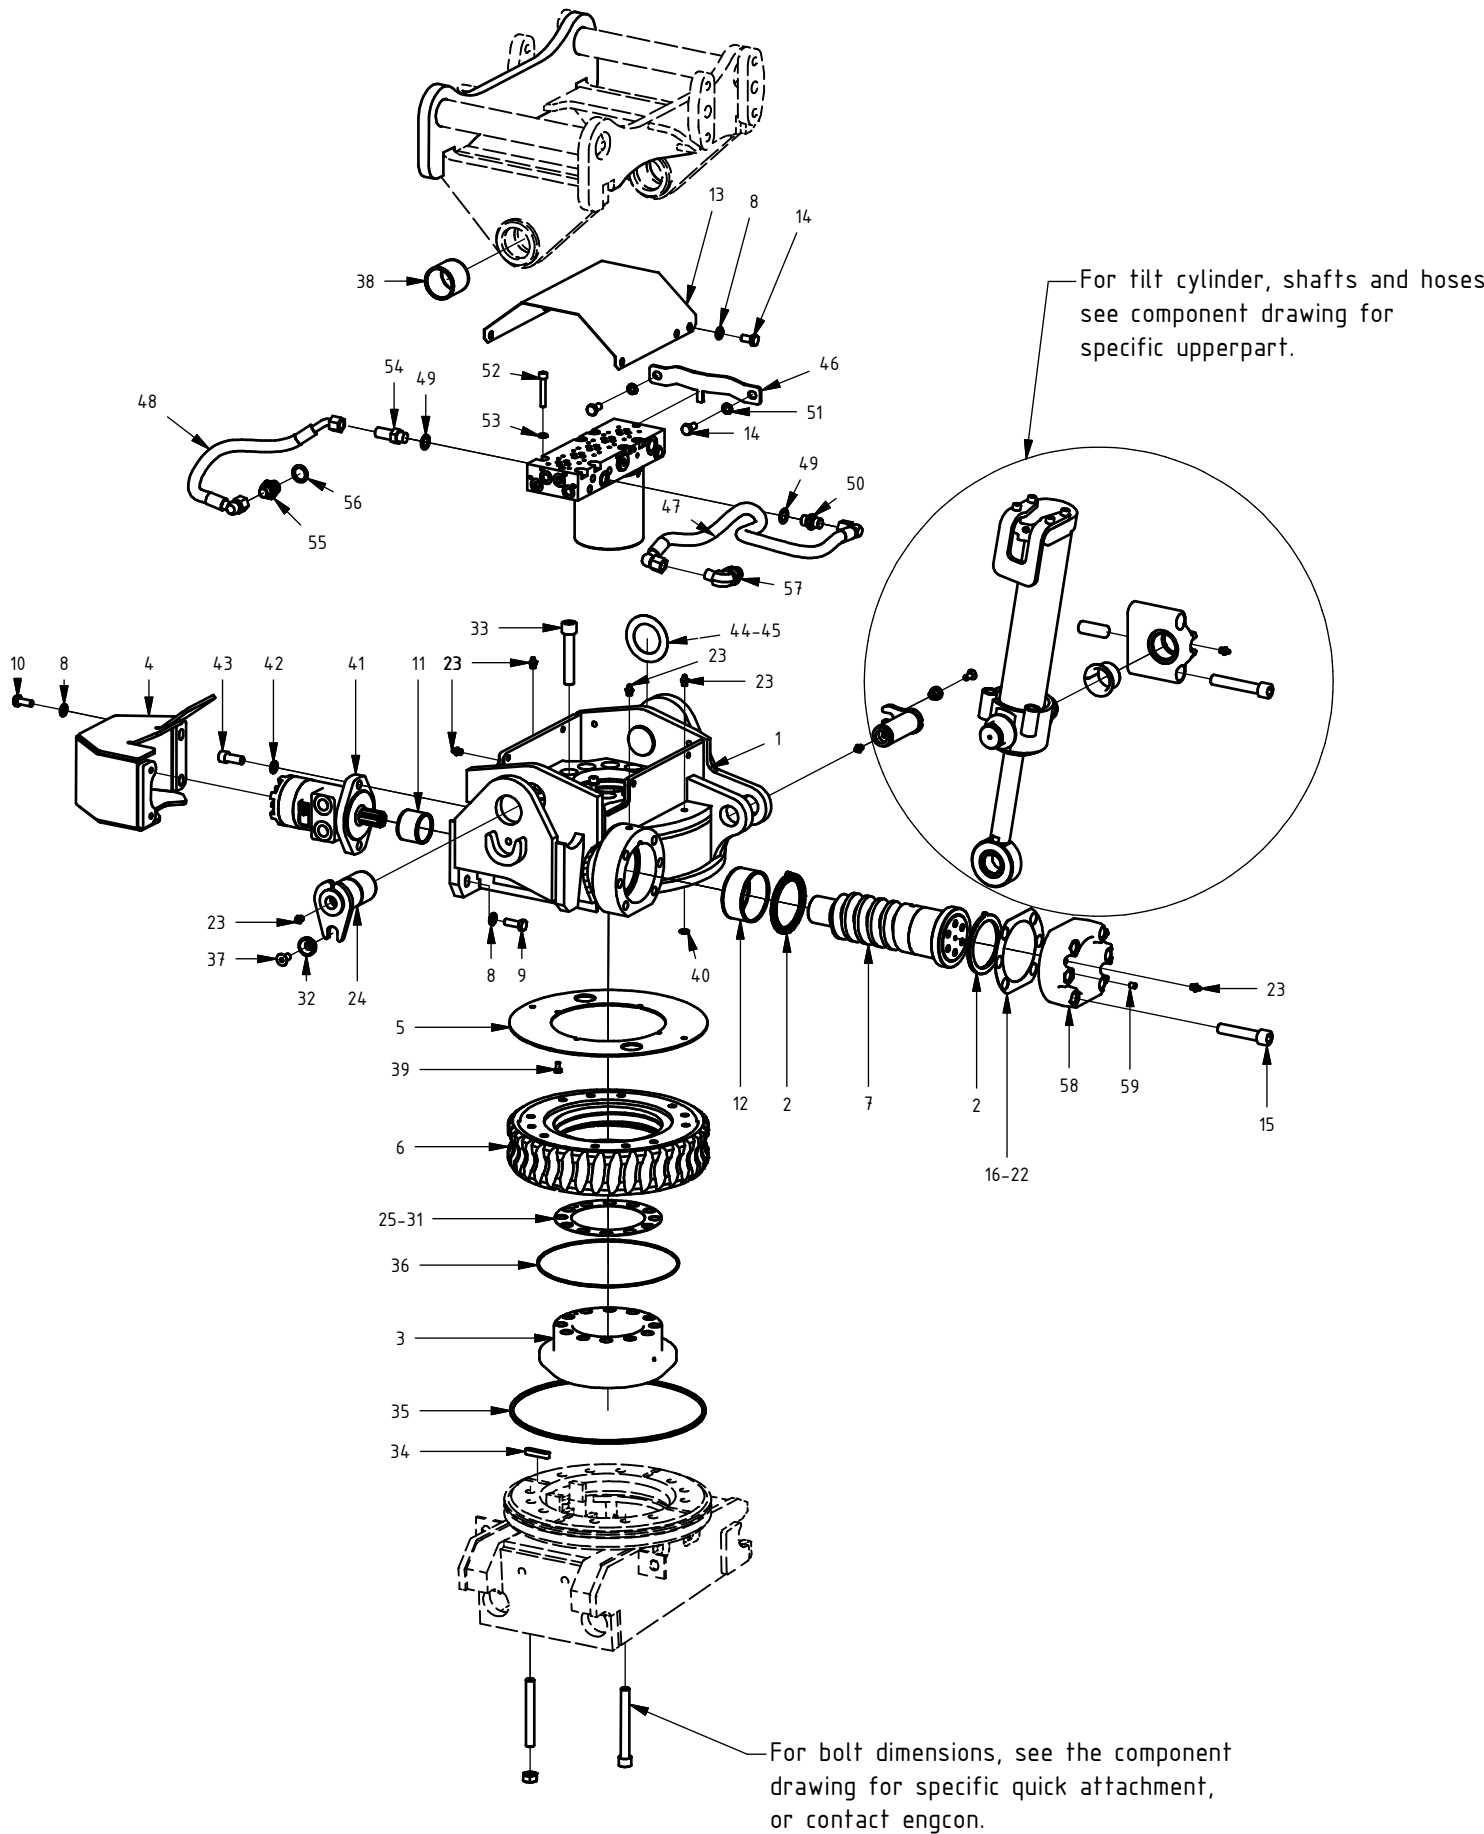

EC10B Main

Published: 2013-11-01

Drawing No: 1012414/D

EC10B Main

Published:2013-11-01				Drawing No:1012414/D	
POS	DESCRIPTION	PART	QTY	COMMENTS	
1	EC10B Housing	1011925	1		
2	Thrust Washer 10,15,20	1010758	2		
3	Centre Ring 10	302840	1		
4	Engine Protection EC10	100021	1		
5	Wear Washer 10	400325	1		
6	Wormgear	300862	1		
7	Worm Screw	300080	1		
8	Flat Washer	611006	8		
9	Hex Head Screw 10 x 30	610143	2		
10	Hex Head Screw 10 x 25	610142	2		
11	Bushing 45/50x40	630101	1		
12	Bushing 80/85x40	630103	1		
13	Lock	302434	1		
14	Hex Head Screw 10 x 20	610141	6		
15	Socket Head Screw 16 x 80	610528	6		
16	Shims End Lock 0,3mm	1001639	1		
17	Shims End Lock 0,4mm	405126	1		
18	Shims End Lock 0,5mm	405127	1		
19	Shims End Lock 0,6mm	405675	1		
20	Shims End Lock 0,7mm	405676	1		
21	Shims End Lock 0,8mm	1001638	1		
22	Shims End Lock 0,9mm	1001712	1		
23	Grease Nipple	711403	15		
24	Tilt Axle 10	302826	2		
25	Shims 0,4 mm	202049	1		
26	Shims 0,5 mm	202050	1		
27	Shims 0,7 mm	201395	1		
28	Shims 0,8 mm	201396	1		
29	Shims 0,9 mm	201397	1		
30	Shims 1,0 mm	201363	1		
31	Shims 1,1 mm	201398	1		
32	Distans M12 L15	1008243	2		
33	Socket Head Screw 16 x 90	610580	12		
34	Feather Key	650101	4		
35	O-ring	710908	1		
36	O-ring	710906	1		
37	Flat head socket screw 12x30	610668	2		
38	Bushing 50/55x50	630308	2		
39	Hex Head Screw 6 x 12	610108	4		
40	O-ring	710910	1		
41	Motor CL131CC	720112	1		
42	Washer NL12	611042	2		
43	Socket Head Screw 12 x 30	610474	2		
44	Tilt Axle Shims 10	650507	1	0,5 mm	
45	Tilt Axle Shims 10	650508	1	1 mm	
46	Valveblock holder	405452	1		
47	Hose Motor EC10 long	740161	1	KL525 RM-06 4409-06-06/4409-06-06	
48	Hose Motor EC10 short	740162	1	KL275 RM-06 4508-06-06/4409-06-06	
49	Sealing washer 06 (3/8")	710703	2		
50	Adapter	710106	1		
51	Nordlock washer 10	611041	2		
52	Socket Head Screw 8 x 50	610439	3		
53	Washer Nordlock M8	611040	3		
54	Shot Adapter Straight	710242	1		
55	Adapter	710122	1		
56	Sealing washer 08 (1/2")	710704	1		
57	Adapter 90K	710157	1	401-06-08	
58	End lock, forged	1014716	1	Replaces 303270 From 1306	
59	Plugg	711527	1		